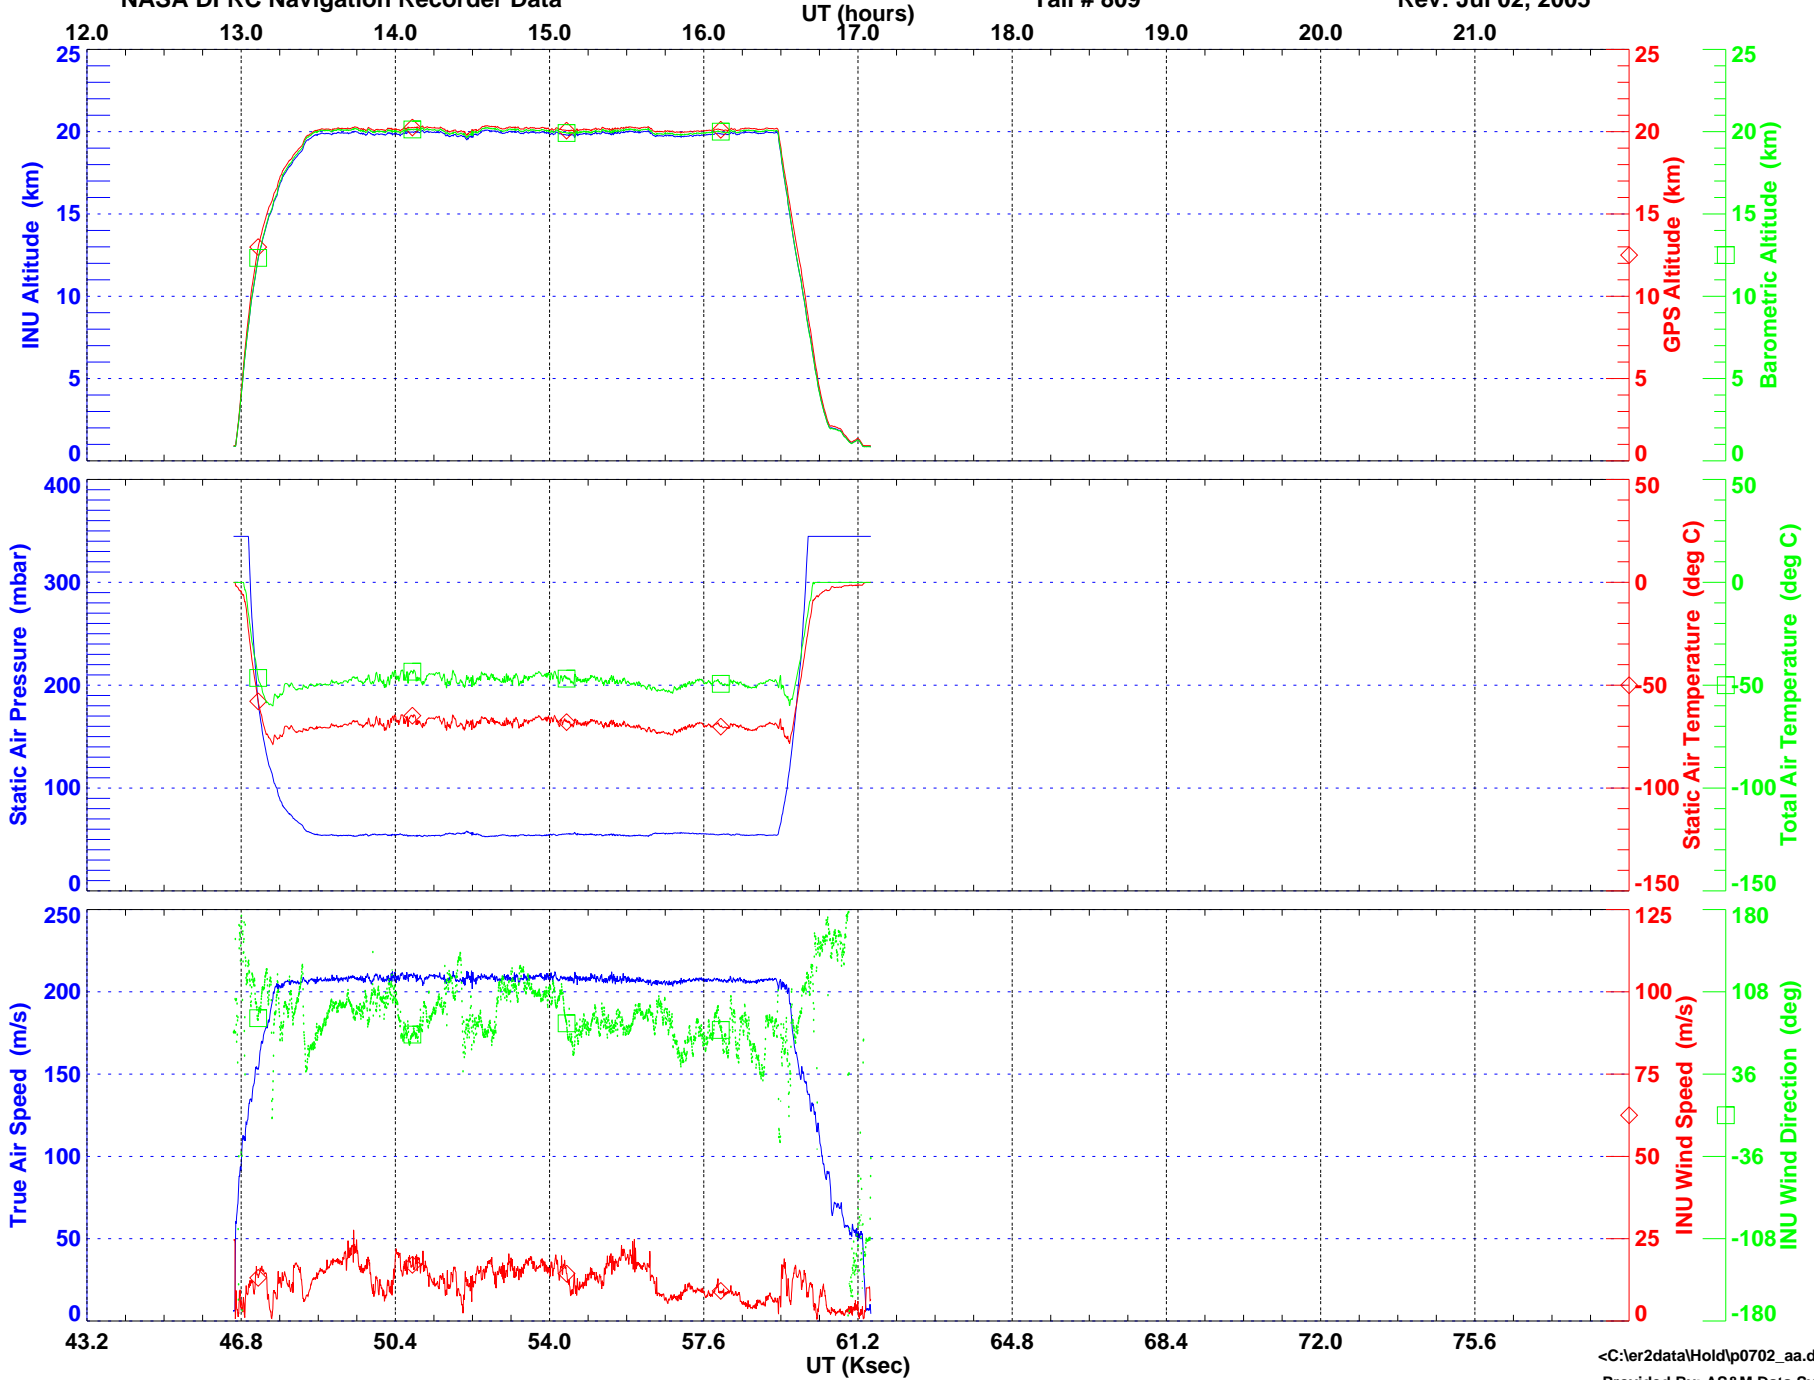

ER-2 State Parameters (5 second averaged)
NASA DFRC Navigation Recorder Data

Flight Date: Jul 02, 2005
Tail # 809

Sortie # 05-9024
Rev: Jul 02, 2005

ER-2 State Parameters (5 second averaged)
NASA DFRC Navigation Recorder Data

Flight Date: Jul 02, 2005
Tail # 809

Sortie # 05-9024
Rev: Jul 02, 2005

ER-2 State Parameters (5 second averaged)
NASA DFRC Navigation Recorder Data

Flight Date: Jul 02, 2005
Tail # 809

Sortie # 05-9024
Rev: Jul 02, 2005

ER-2 State Parameters (5 second averaged)
NASA DFRC Navigation Recorder Data

Flight Date: Jul 02, 2005
Tail # 809

Sortie # 05-9024
Rev: Jul 02, 2005

NASA DFRC ER-2 Navigation Recorder Data

Flight Date: Jul 02, 2005 Sortie: 05-9024