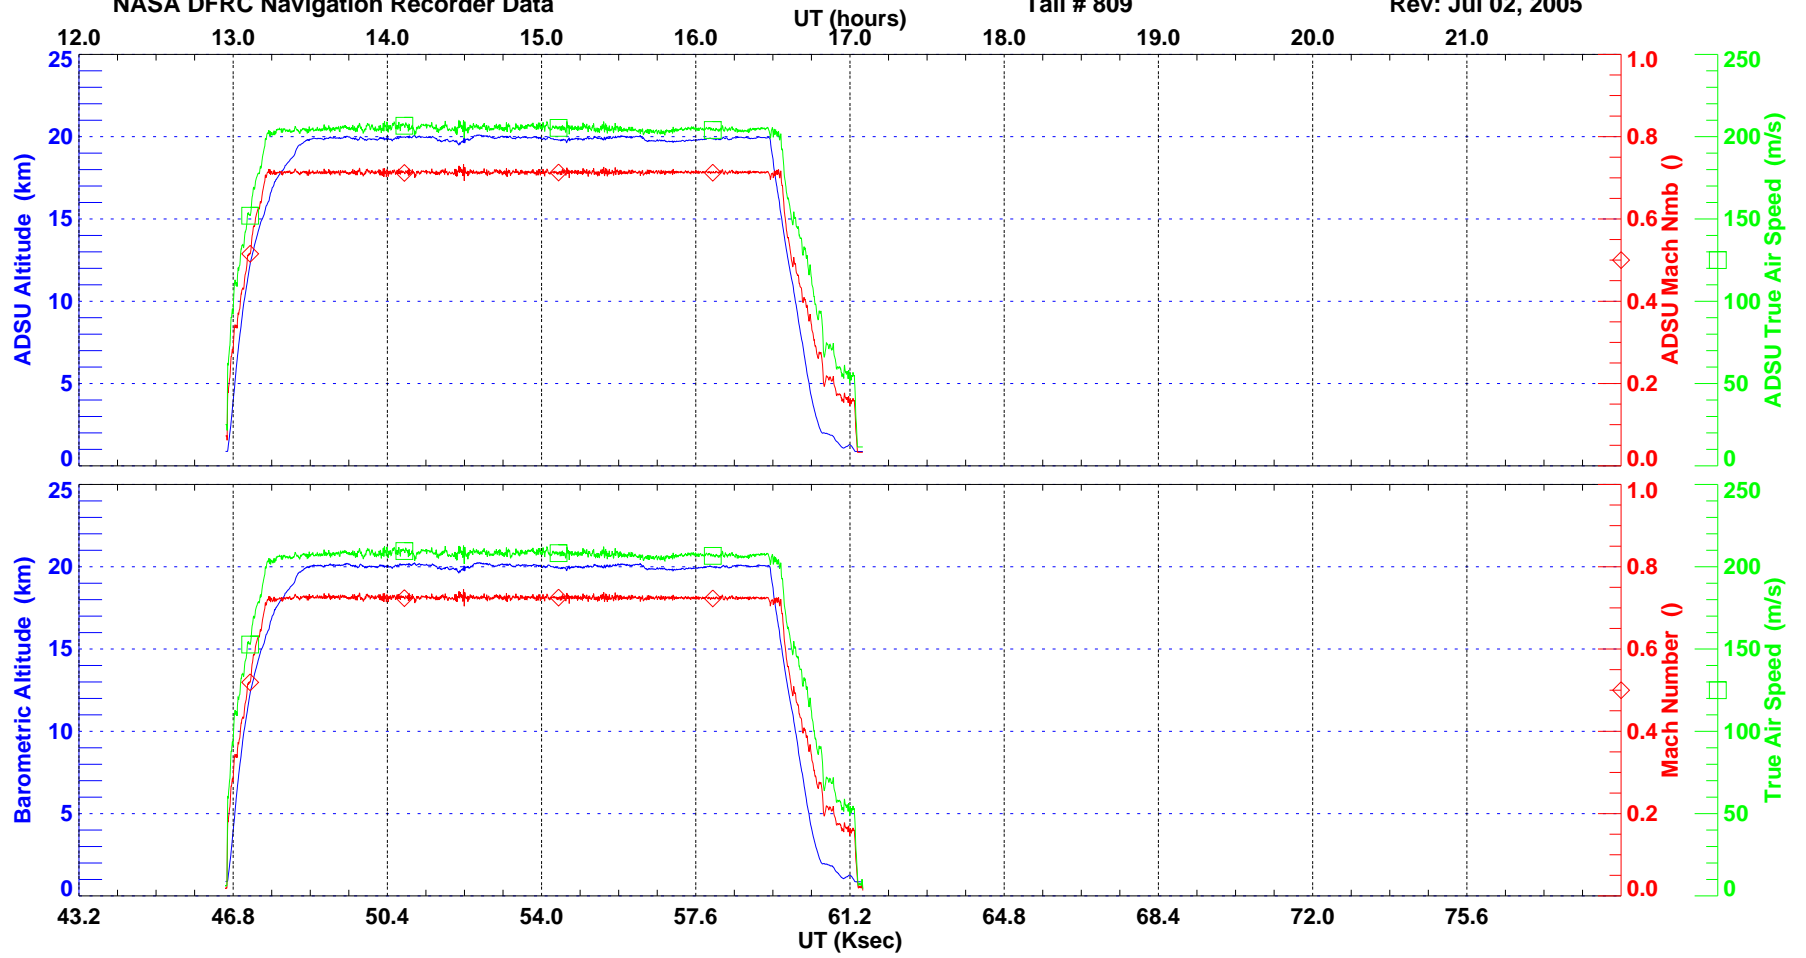

ER-2 State Parameters (5 second averaged)
NASA DFRC Navigation Recorder Data

Flight Date: Jul 02, 2005
Tail # 809

Sortie # 05-9024
Rev: Jul 02, 2005

ER-2 State Parameters (5 second averaged)
NASA DFRC Navigation Recorder Data

Flight Date: Jul 02, 2005
Tail # 809

Sortie # 05-9024
Rev: Jul 02, 2005

ER-2 State Parameters (5 second averaged)
NASA DFRC Navigation Recorder Data

Flight Date: Jul 02, 2005
Tail # 809

Sortie # 05-9024
Rev: Jul 02, 2005

ER-2 State Parameters (5 second averaged)
NASA DFRC Navigation Recorder Data

Flight Date: Jul 02, 2005
Tail # 809

Sortie # 05-9024
Rev: Jul 02, 2005

NASA DFRC ER-2 Navigation Recorder Data

Flight Date: Jul 02, 2005 Sortie: 05-9024