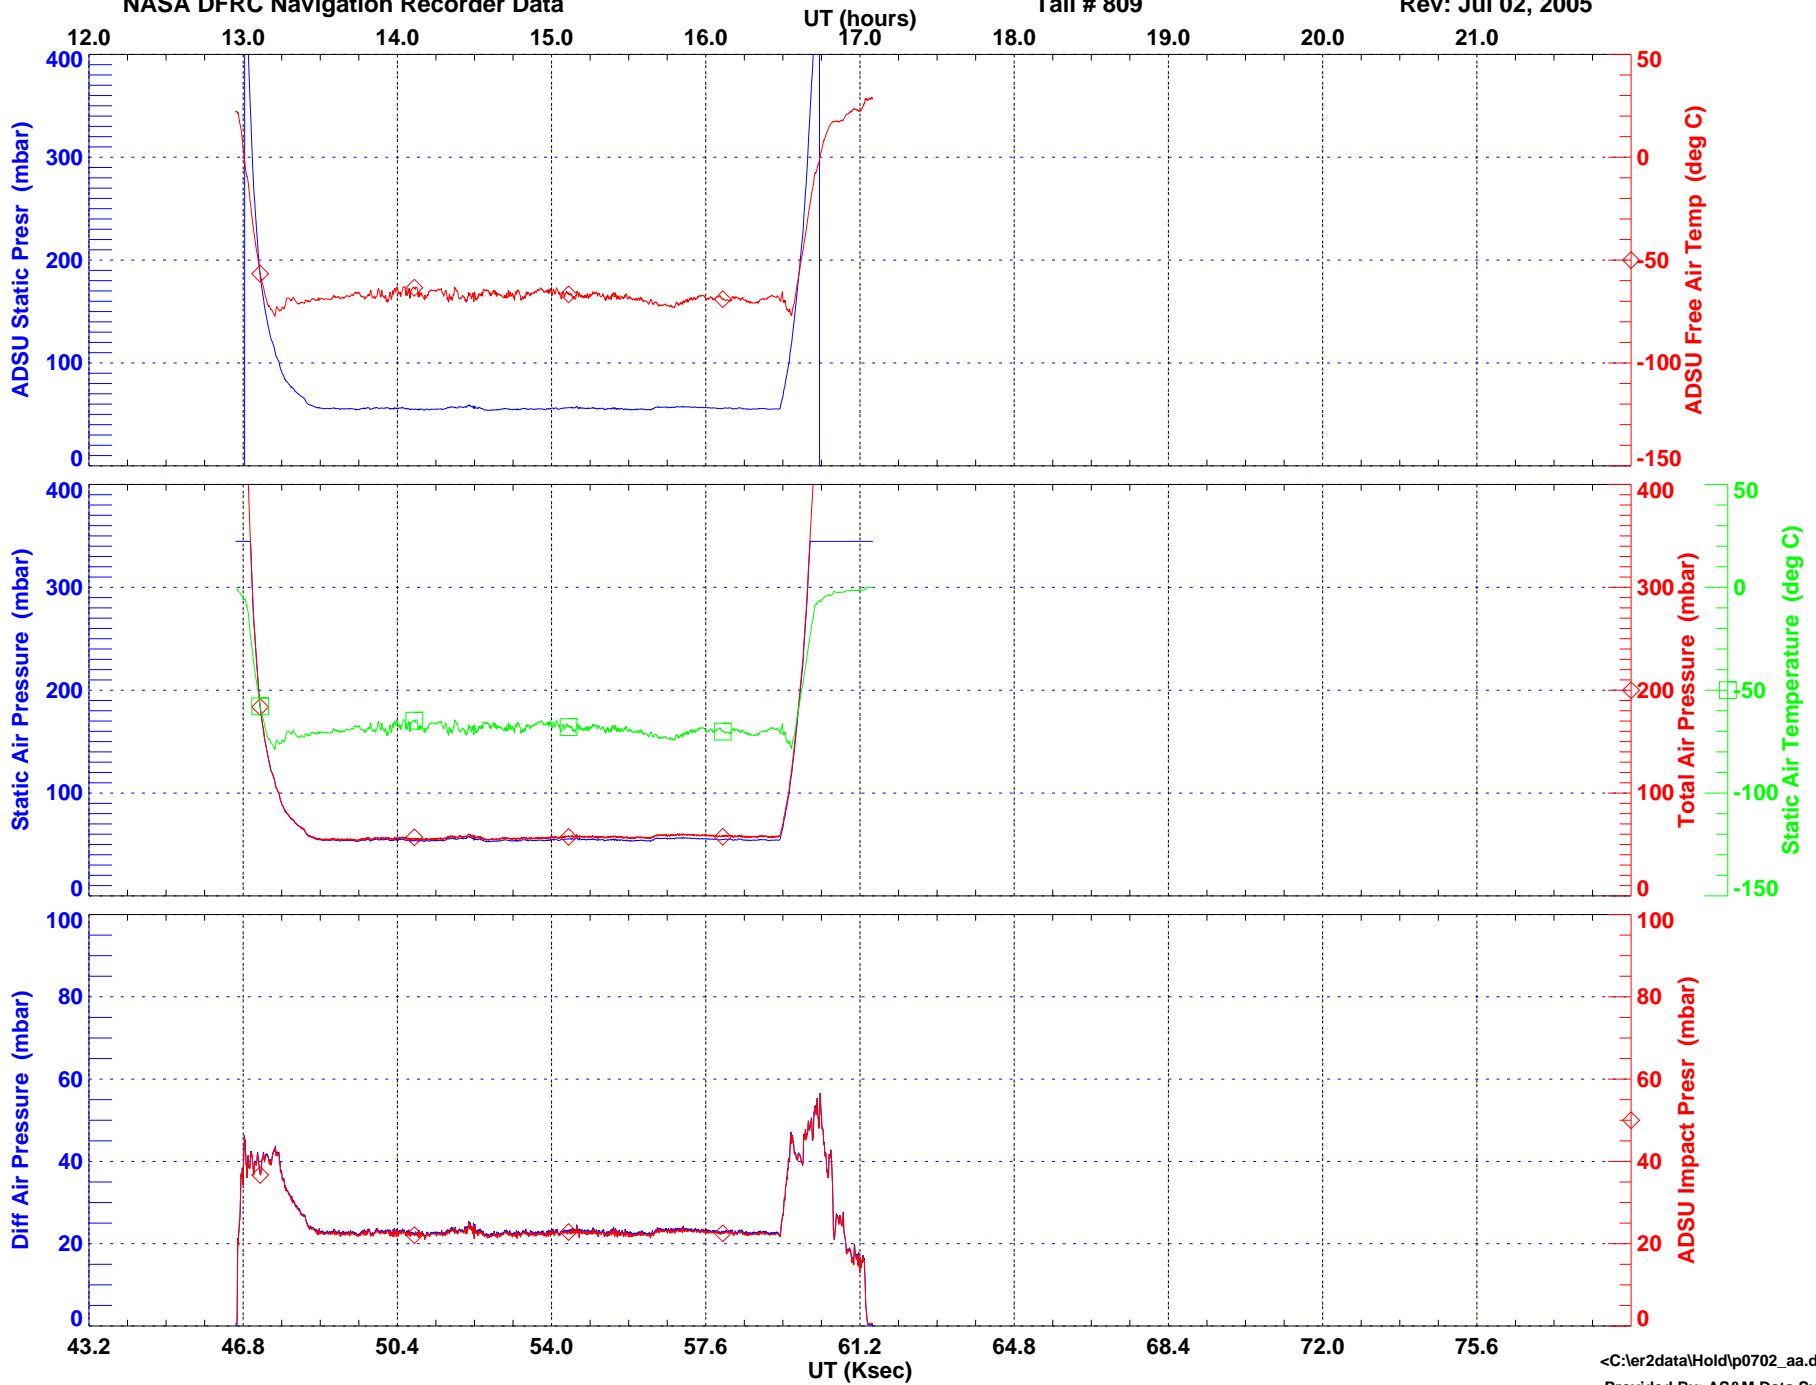

ER-2 State Parameters (5 second averaged)
NASA DFRC Navigation Recorder Data

Flight Date: Jul 02, 2005
Tail # 809

Sortie # 05-9024
Rev: Jul 02, 2005

ER-2 State Parameters (5 second averaged)
NASA DFRC Navigation Recorder Data

Flight Date: Jul 02, 2005
Tail # 809

Sortie # 05-9024
Rev: Jul 02, 2005

ER-2 State Parameters (5 second averaged)
NASA DFRC Navigation Recorder Data

Flight Date: Jul 02, 2005
Tail # 809

Sortie # 05-9024
Rev: Jul 02, 2005

ER-2 State Parameters (5 second averaged)
NASA DFRC Navigation Recorder Data

Flight Date: Jul 02, 2005
Tail # 809

Sortie # 05-9024
Rev: Jul 02, 2005

NASA DFRC ER-2 Navigation Recorder Data

Flight Date: Jul 02, 2005 Sortie: 05-9024