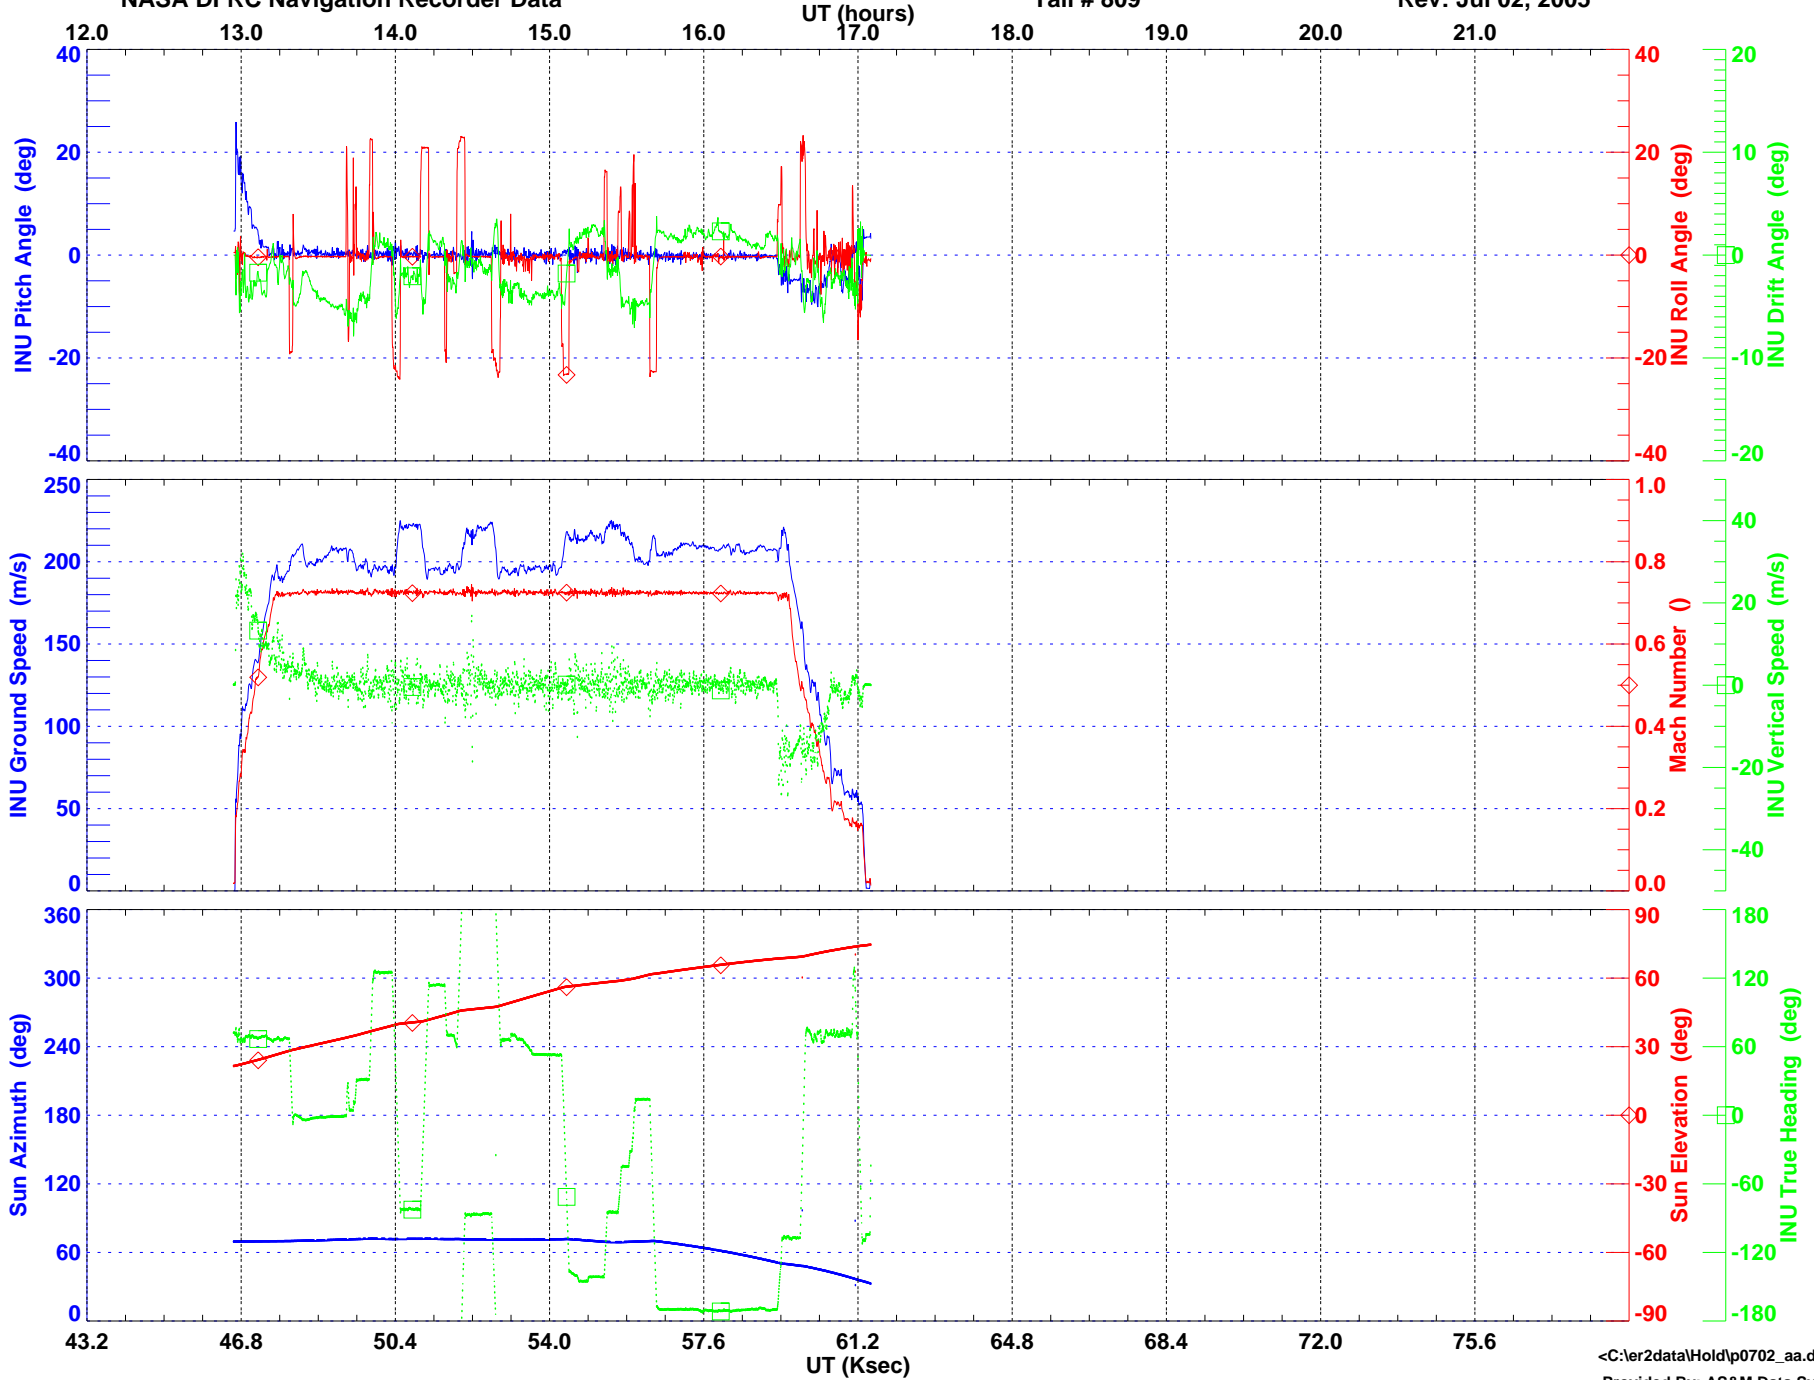

ER-2 State Parameters (5 second averaged)
NASA DFRC Navigation Recorder Data

Flight Date: Jul 02, 2005
Tail # 809

Sortie # 05-9024
Rev: Jul 02, 2005

ER-2 State Parameters (5 second averaged)
NASA DFRC Navigation Recorder Data

Flight Date: Jul 02, 2005
Tail # 809

Sortie # 05-9024
Rev: Jul 02, 2005

ER-2 State Parameters (5 second averaged)
NASA DFRC Navigation Recorder Data

Flight Date: Jul 02, 2005
Tail # 809

Sortie # 05-9024
Rev: Jul 02, 2005

ER-2 State Parameters (5 second averaged)
NASA DFRC Navigation Recorder Data

Flight Date: Jul 02, 2005
Tail # 809

Sortie # 05-9024
Rev: Jul 02, 2005

NASA DFRC ER-2 Navigation Recorder Data

Flight Date: Jul 02, 2005 Sortie: 05-9024