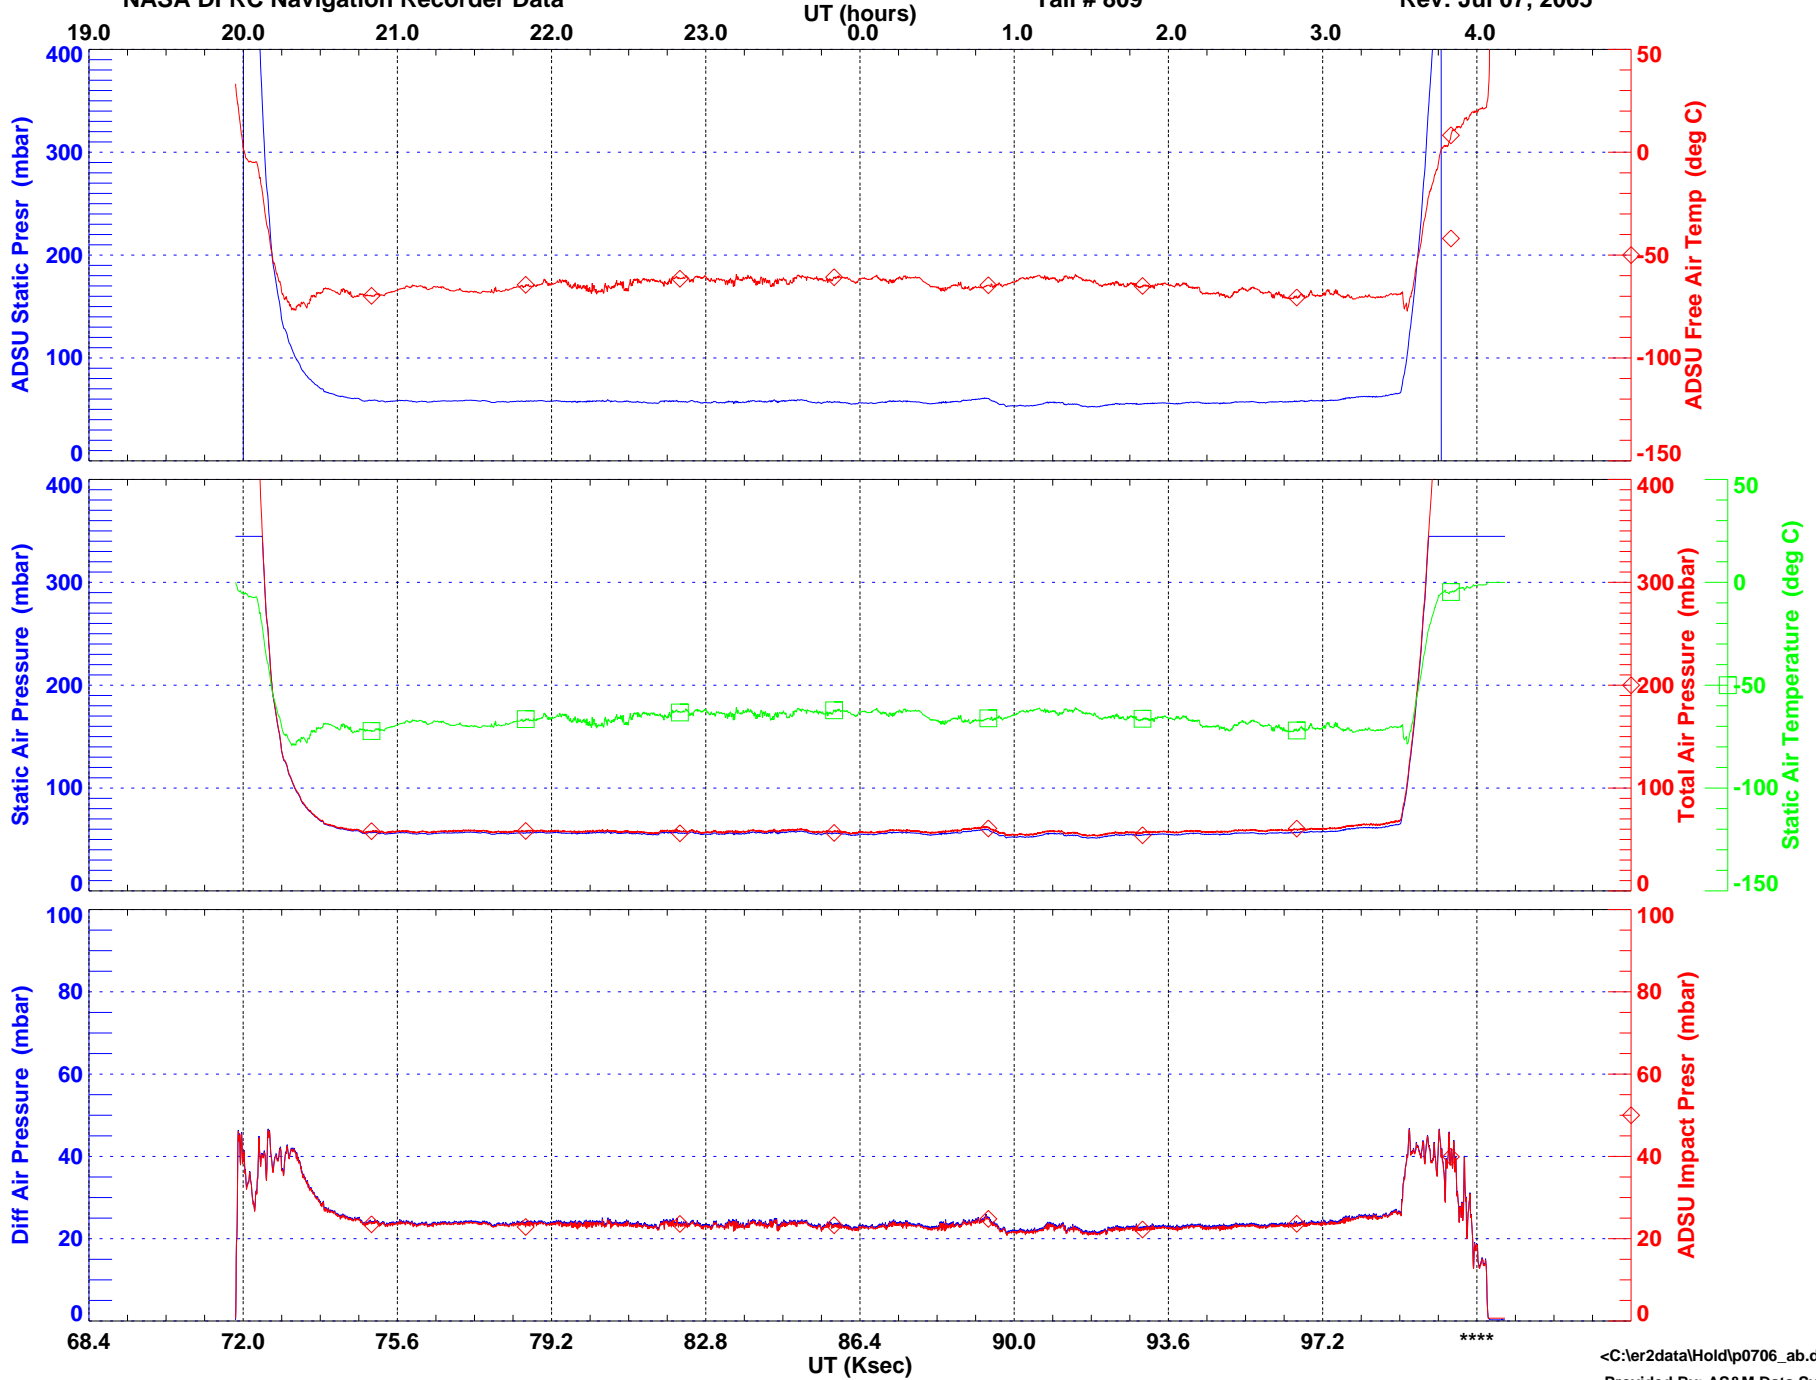

ER-2 State Parameters (5 second averaged)  
NASA DFRC Navigation Recorder Data

Flight Date: Jul 06, 2005  
Tail # 809

Sortie # 05-9026  
Rev: Jul 07, 2005

ER-2 State Parameters (5 second averaged)  
NASA DFRC Navigation Recorder Data

Flight Date: Jul 06, 2005  
Tail # 809

Sortie # 05-9026  
Rev: Jul 07, 2005

ER-2 State Parameters (5 second averaged)  
NASA DFRC Navigation Recorder Data

Flight Date: Jul 06, 2005  
Tail # 809

Sortie # 05-9026  
Rev: Jul 07, 2005

ER-2 State Parameters (5 second averaged)  
NASA DFRC Navigation Recorder Data

Flight Date: Jul 06, 2005  
Tail # 809

Sortie # 05-9026  
Rev: Jul 07, 2005

NASA DFRC ER-2 Navigation Recorder Data

Flight Date: Jul 06, 2005 Sortie: 05-9026