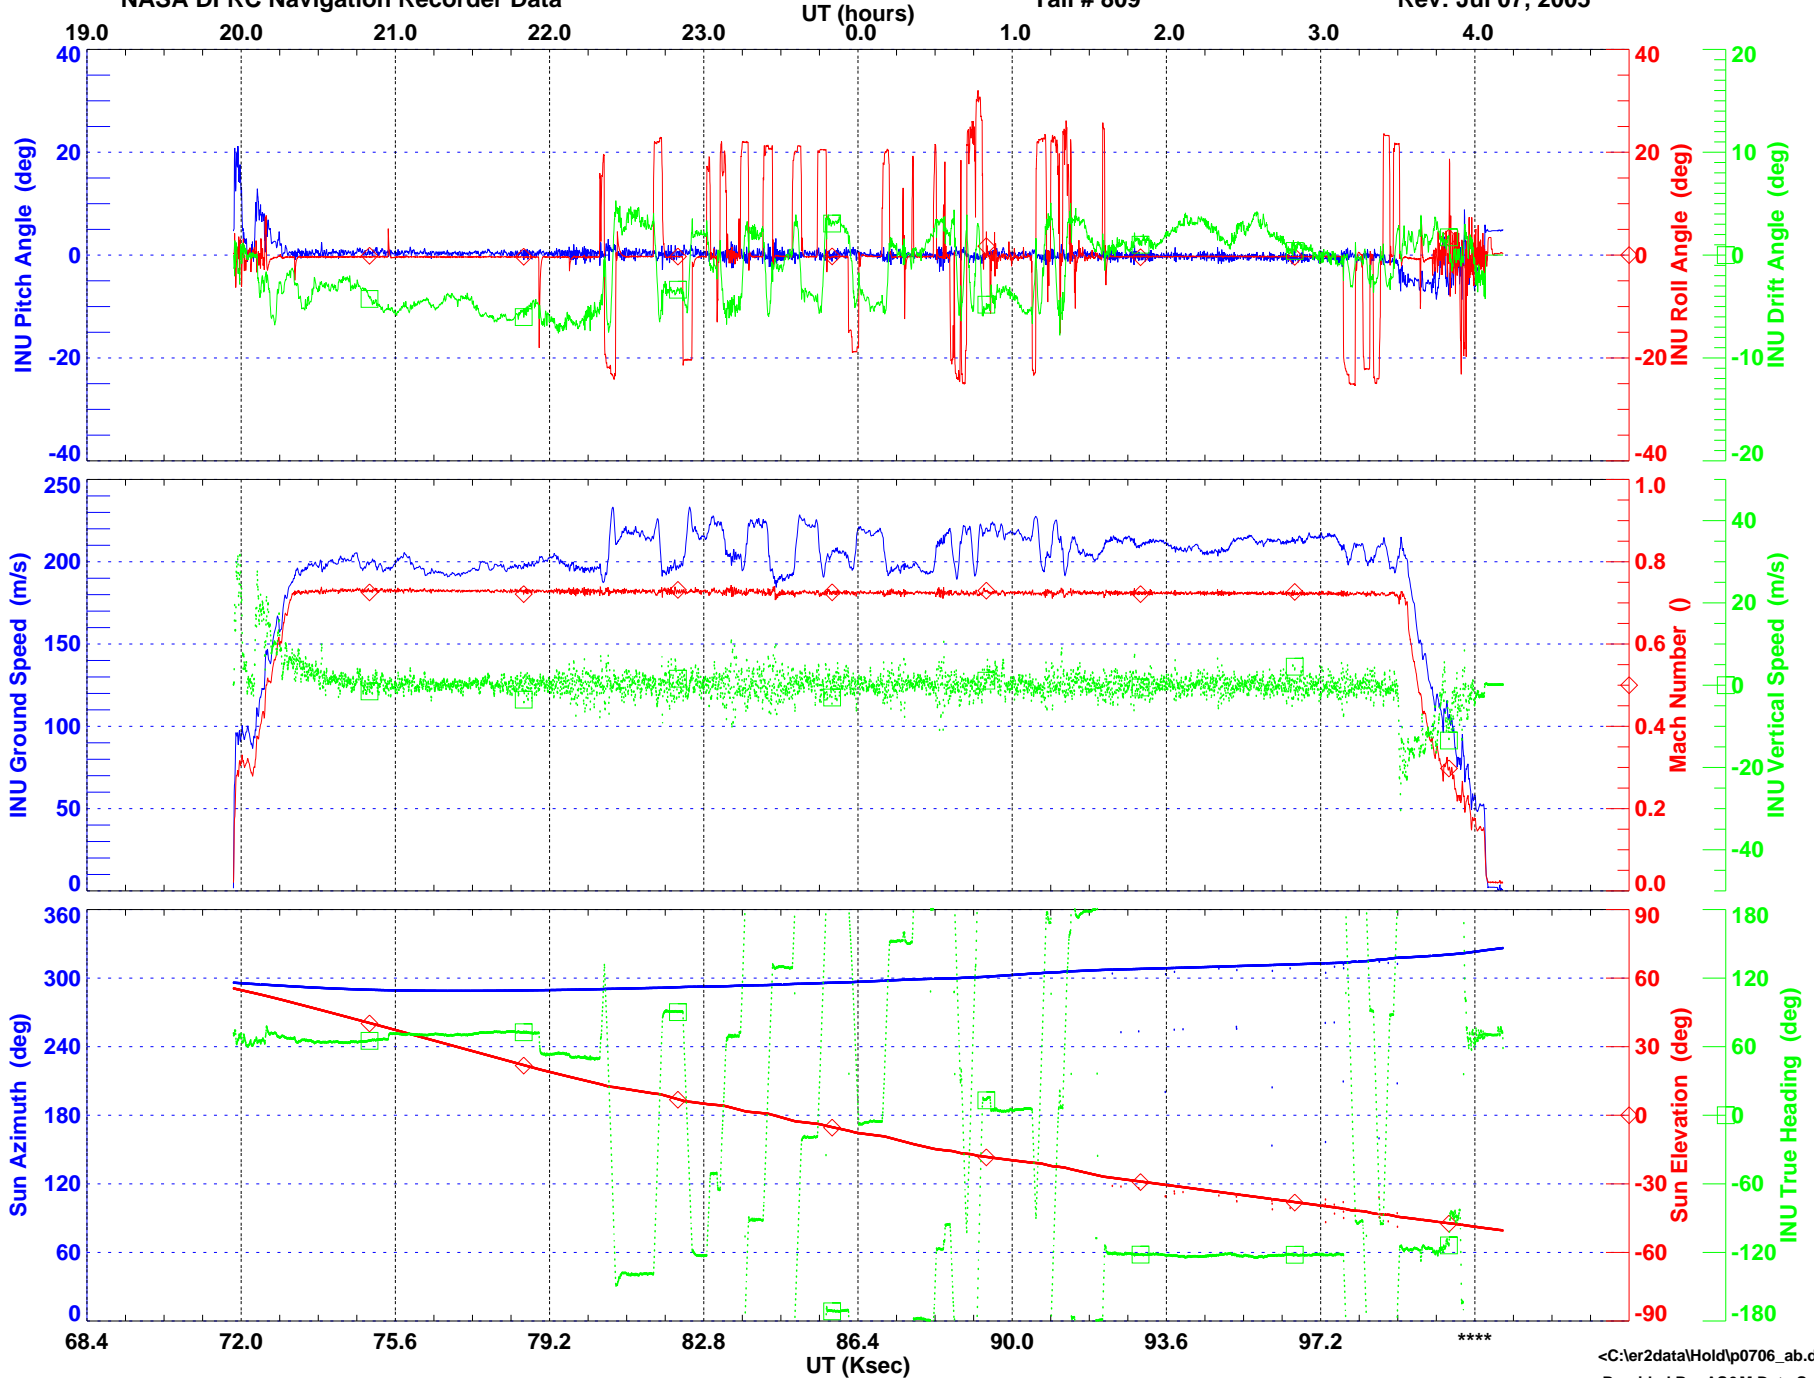

ER-2 State Parameters (5 second averaged)  
NASA DFRC Navigation Recorder Data

Flight Date: Jul 06, 2005  
Tail # 809

Sortie # 05-9026  
Rev: Jul 07, 2005

ER-2 State Parameters (5 second averaged)  
NASA DFRC Navigation Recorder Data

Flight Date: Jul 06, 2005  
Tail # 809

Sortie # 05-9026  
Rev: Jul 07, 2005

ER-2 State Parameters (5 second averaged)  
NASA DFRC Navigation Recorder Data

Flight Date: Jul 06, 2005  
Tail # 809

Sortie # 05-9026  
Rev: Jul 07, 2005

ER-2 State Parameters (5 second averaged)  
NASA DFRC Navigation Recorder Data

Flight Date: Jul 06, 2005  
Tail # 809

Sortie # 05-9026  
Rev: Jul 07, 2005

NASA DFRC ER-2 Navigation Recorder Data

Flight Date: Jul 06, 2005 Sortie: 05-9026