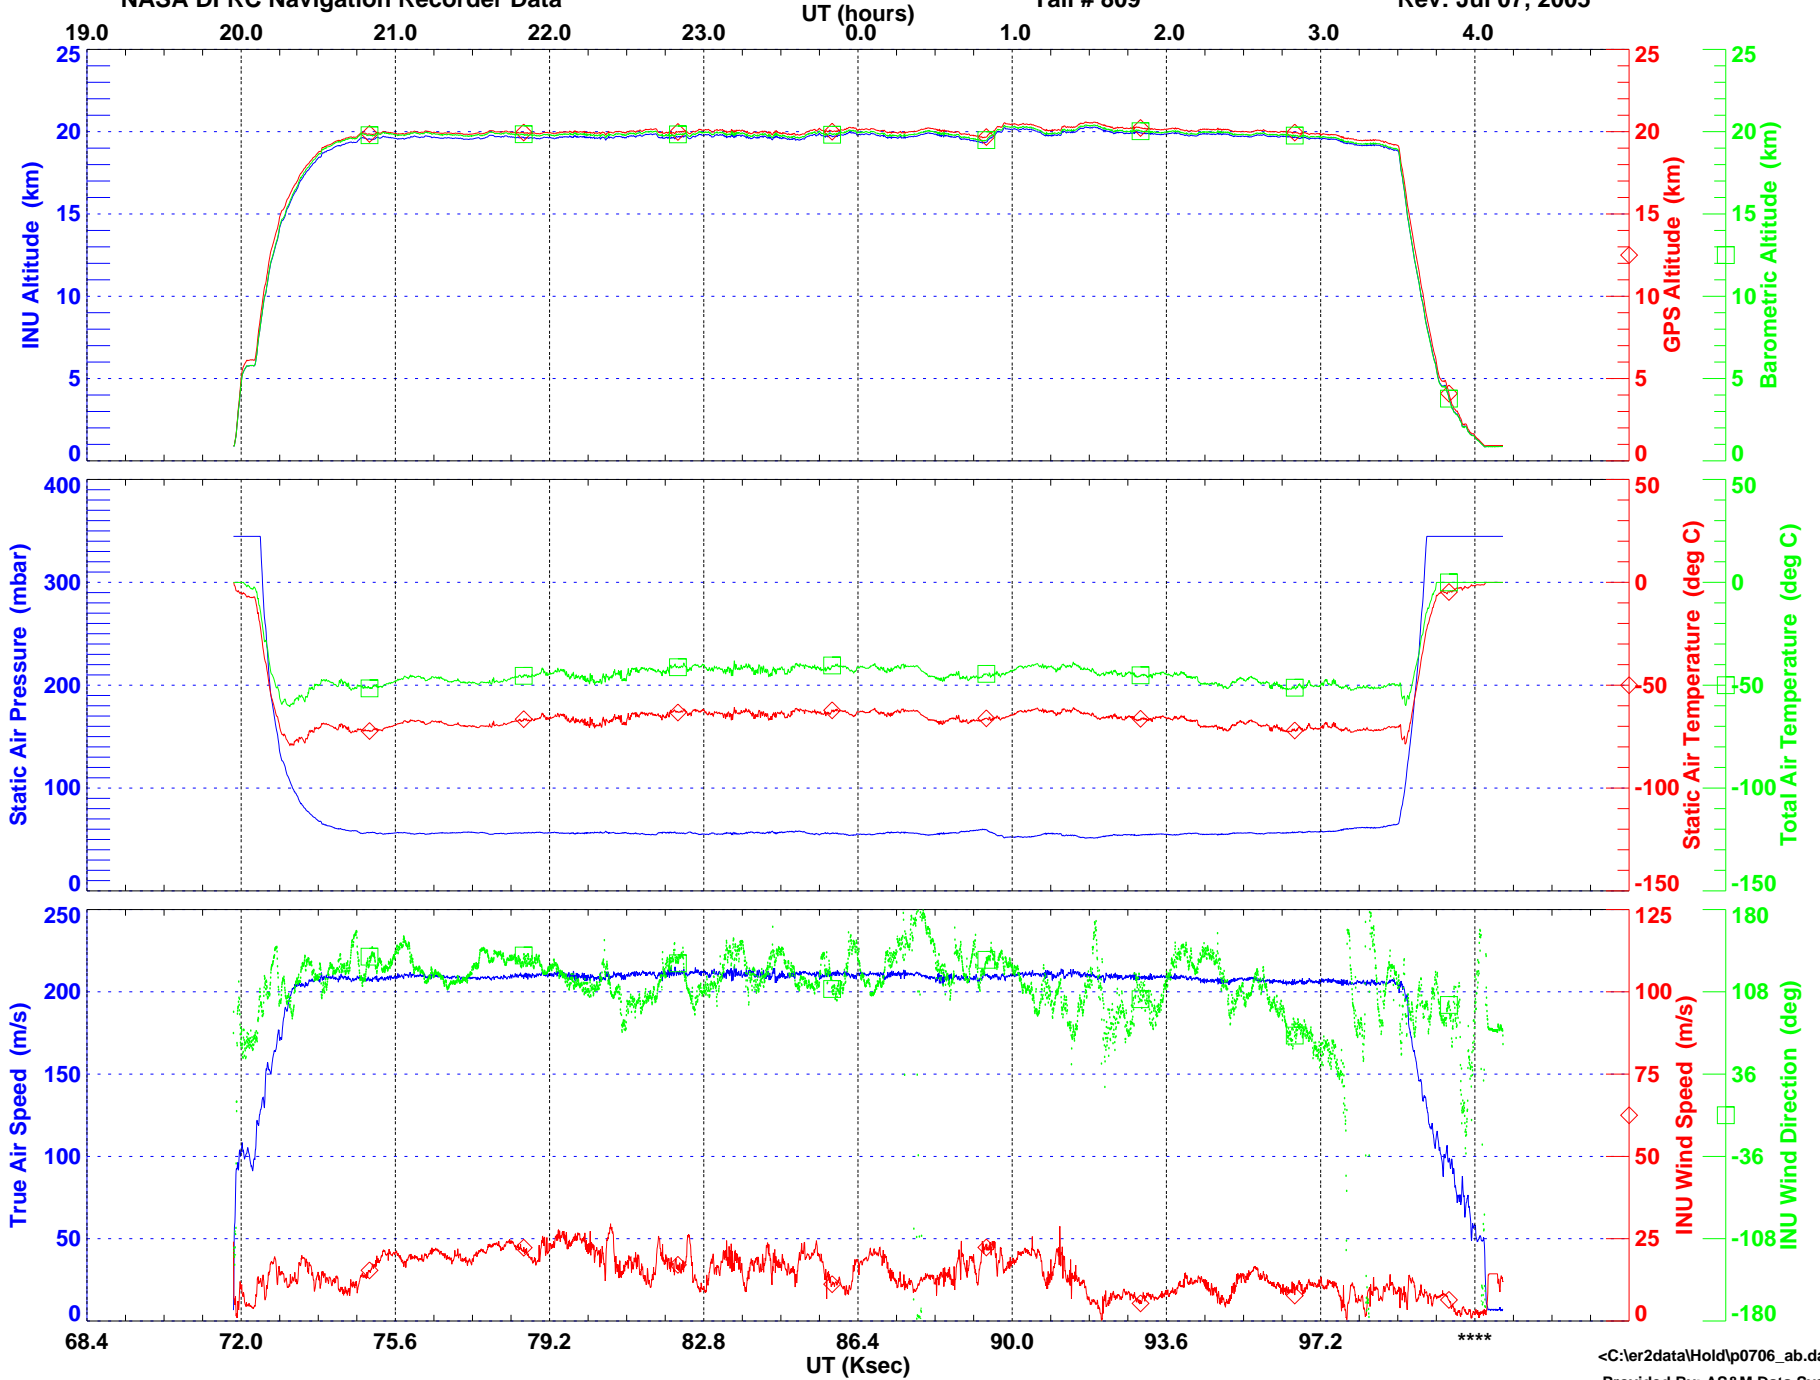

ER-2 State Parameters (5 second averaged)  
NASA DFRC Navigation Recorder Data

Flight Date: Jul 06, 2005  
Tail # 809

Sortie # 05-9026  
Rev: Jul 07, 2005

ER-2 State Parameters (5 second averaged)  
NASA DFRC Navigation Recorder Data

Flight Date: Jul 06, 2005  
Tail # 809

Sortie # 05-9026  
Rev: Jul 07, 2005

ER-2 State Parameters (5 second averaged)  
NASA DFRC Navigation Recorder Data

Flight Date: Jul 06, 2005  
Tail # 809

Sortie # 05-9026  
Rev: Jul 07, 2005

ER-2 State Parameters (5 second averaged)  
NASA DFRC Navigation Recorder Data

Flight Date: Jul 06, 2005  
Tail # 809

Sortie # 05-9026  
Rev: Jul 07, 2005

NASA DFRC ER-2 Navigation Recorder Data

Flight Date: Jul 06, 2005 Sortie: 05-9026