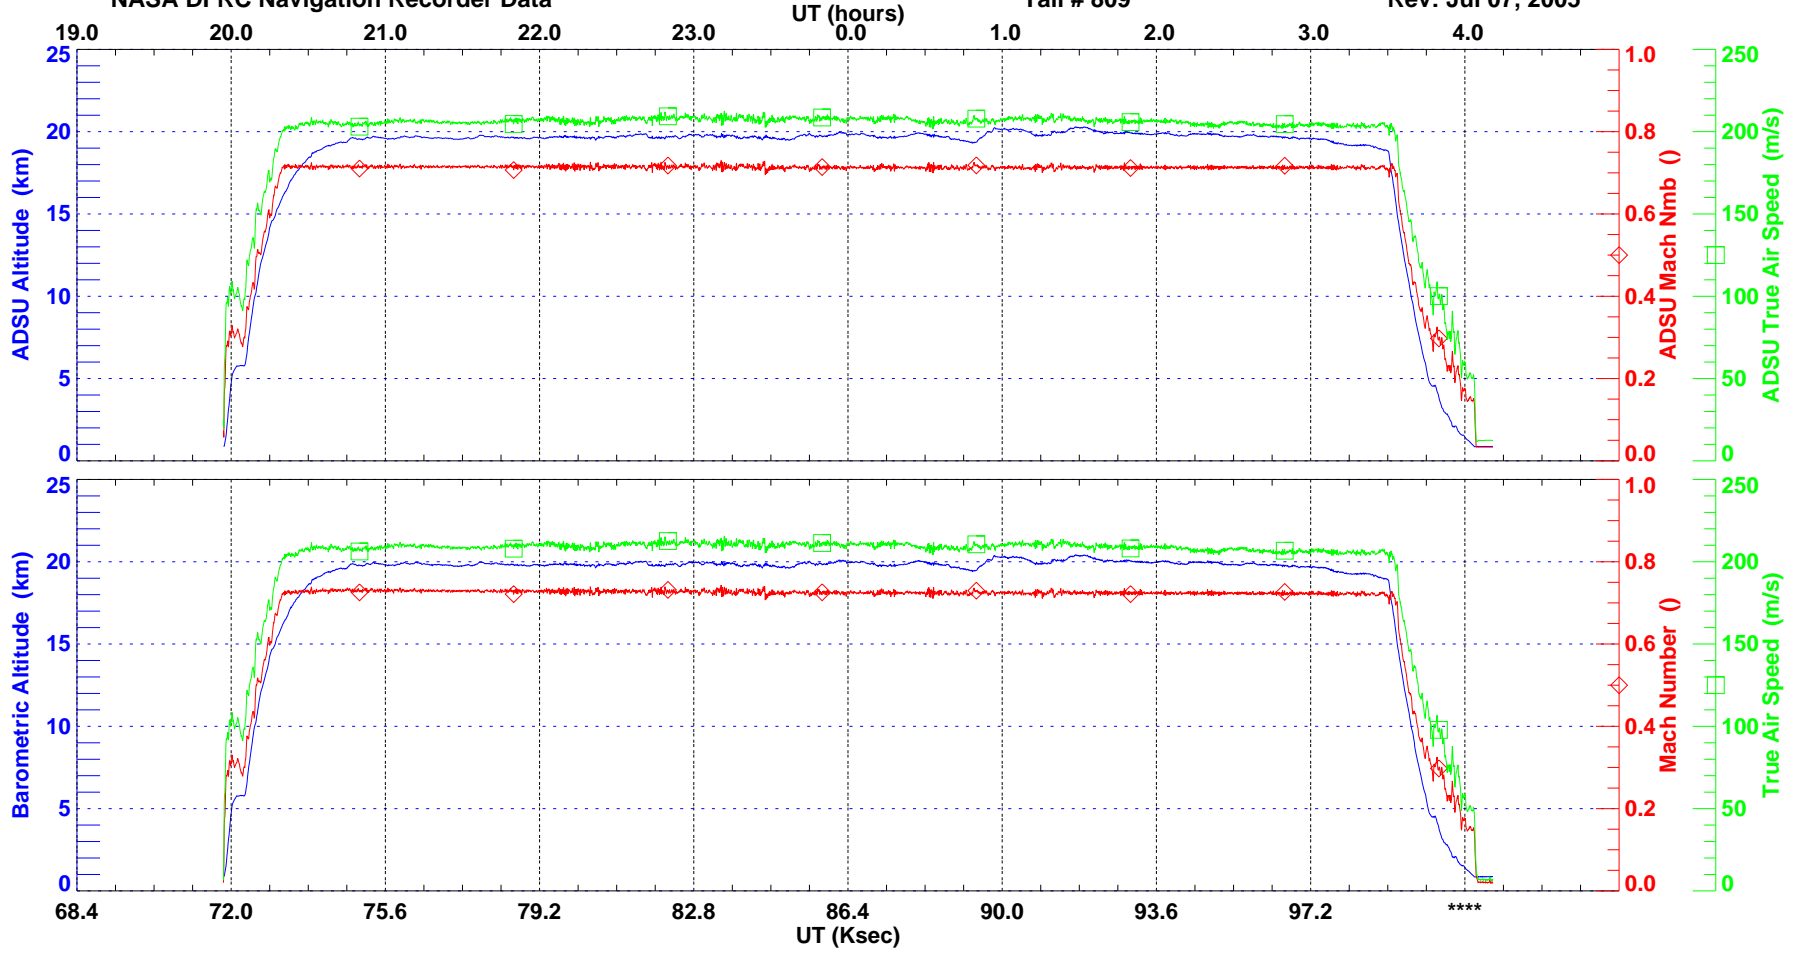

ER-2 State Parameters (5 second averaged)  
NASA DFRC Navigation Recorder Data

Flight Date: Jul 06, 2005  
Tail # 809

Sortie # 05-9026  
Rev: Jul 07, 2005

ER-2 State Parameters (5 second averaged)  
NASA DFRC Navigation Recorder Data

Flight Date: Jul 06, 2005  
Tail # 809

Sortie # 05-9026  
Rev: Jul 07, 2005

ER-2 State Parameters (5 second averaged)  
NASA DFRC Navigation Recorder Data

Flight Date: Jul 06, 2005  
Tail # 809

Sortie # 05-9026  
Rev: Jul 07, 2005

ER-2 State Parameters (5 second averaged)  
NASA DFRC Navigation Recorder Data

Flight Date: Jul 06, 2005  
Tail # 809

Sortie # 05-9026  
Rev: Jul 07, 2005

NASA DFRC ER-2 Navigation Recorder Data

Flight Date: Jul 06, 2005 Sortie: 05-9026