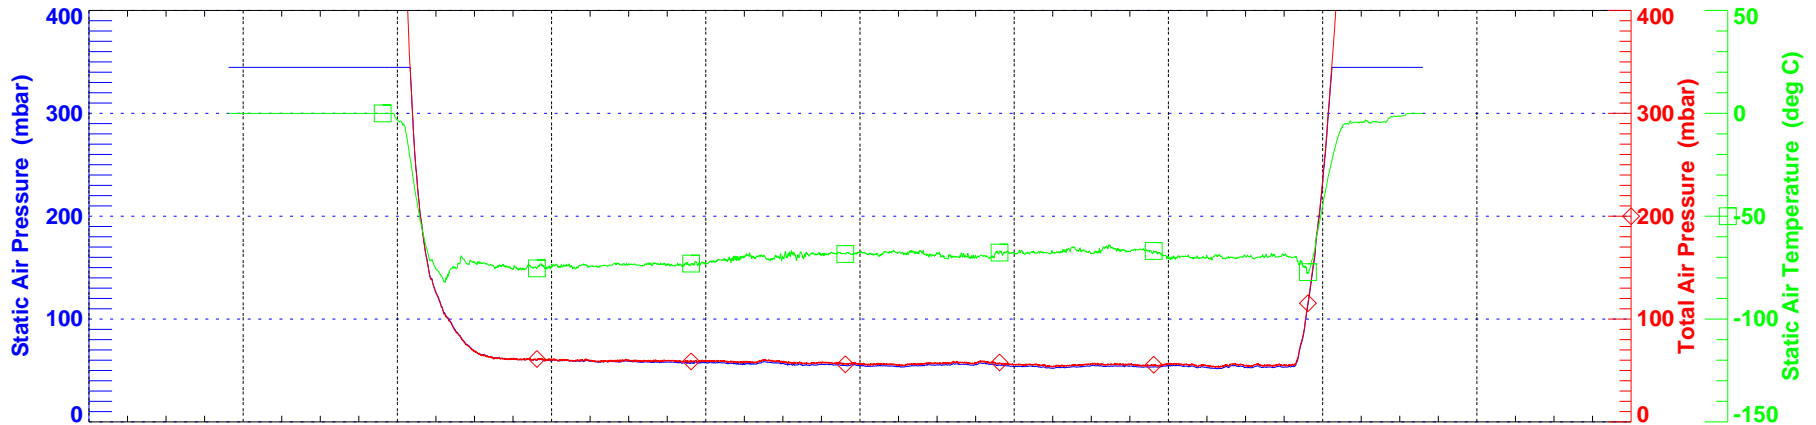

ER-2 State Parameters (5 second averaged)
NASA DFRC Navigation Recorder Data

Flight Date: Jul 15, 2005
Tail # 809

Sortie # 05-9028
Rev: Jul 15, 2005

ER-2 State Parameters (5 second averaged)
NASA DFRC Navigation Recorder Data

Flight Date: Jul 15, 2005
Tail # 809

Sortie # 05-9028
Rev: Jul 15, 2005

ER-2 State Parameters (5 second averaged)
NASA DFRC Navigation Recorder Data

Flight Date: Jul 15, 2005
Tail # 809

Sortie # 05-9028
Rev: Jul 15, 2005

UT (hours)

ER-2 State Parameters (5 second averaged)
NASA DFRC Navigation Recorder Data

Flight Date: Jul 15, 2005
Tail # 809

Sortie # 05-9028
Rev: Jul 15, 2005

Provided By: AS&M Data Systems