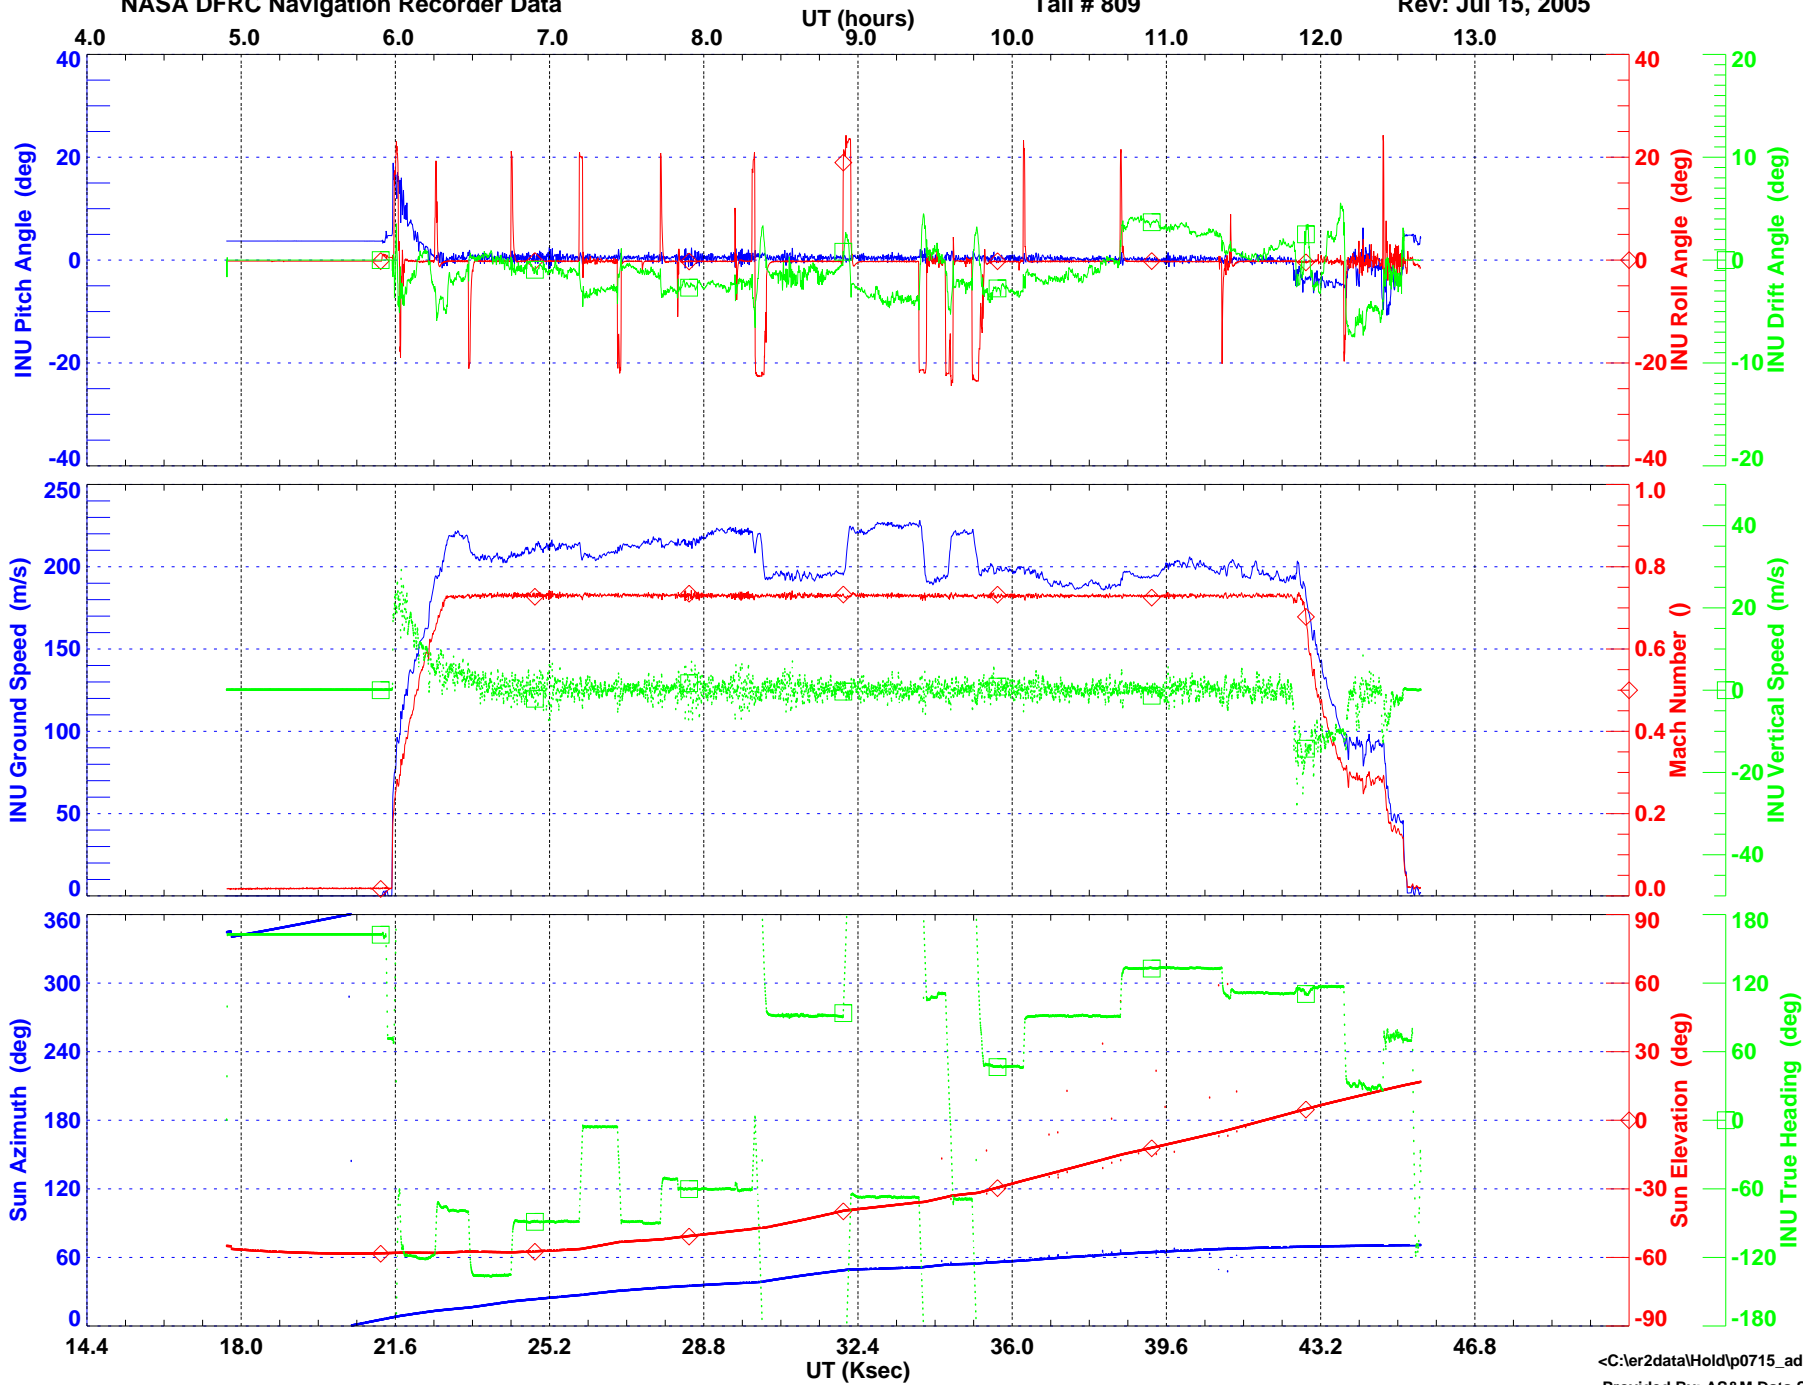

ER-2 State Parameters (5 second averaged)
NASA DFRC Navigation Recorder Data

Flight Date: Jul 15, 2005
Tail # 809

Sortie # 05-9028
Rev: Jul 15, 2005

ER-2 State Parameters (5 second averaged)
NASA DFRC Navigation Recorder Data

Flight Date: Jul 15, 2005
Tail # 809

Sortie # 05-9028
Rev: Jul 15, 2005

ER-2 State Parameters (5 second averaged)
NASA DFRC Navigation Recorder Data

Flight Date: Jul 15, 2005
Tail # 809

Sortie # 05-9028
Rev: Jul 15, 2005

UT (hours)

ER-2 State Parameters (5 second averaged)
NASA DFRC Navigation Recorder Data

Flight Date: Jul 15, 2005
Tail # 809

Sortie # 05-9028
Rev: Jul 15, 2005

Provided By: AS&M Data Systems