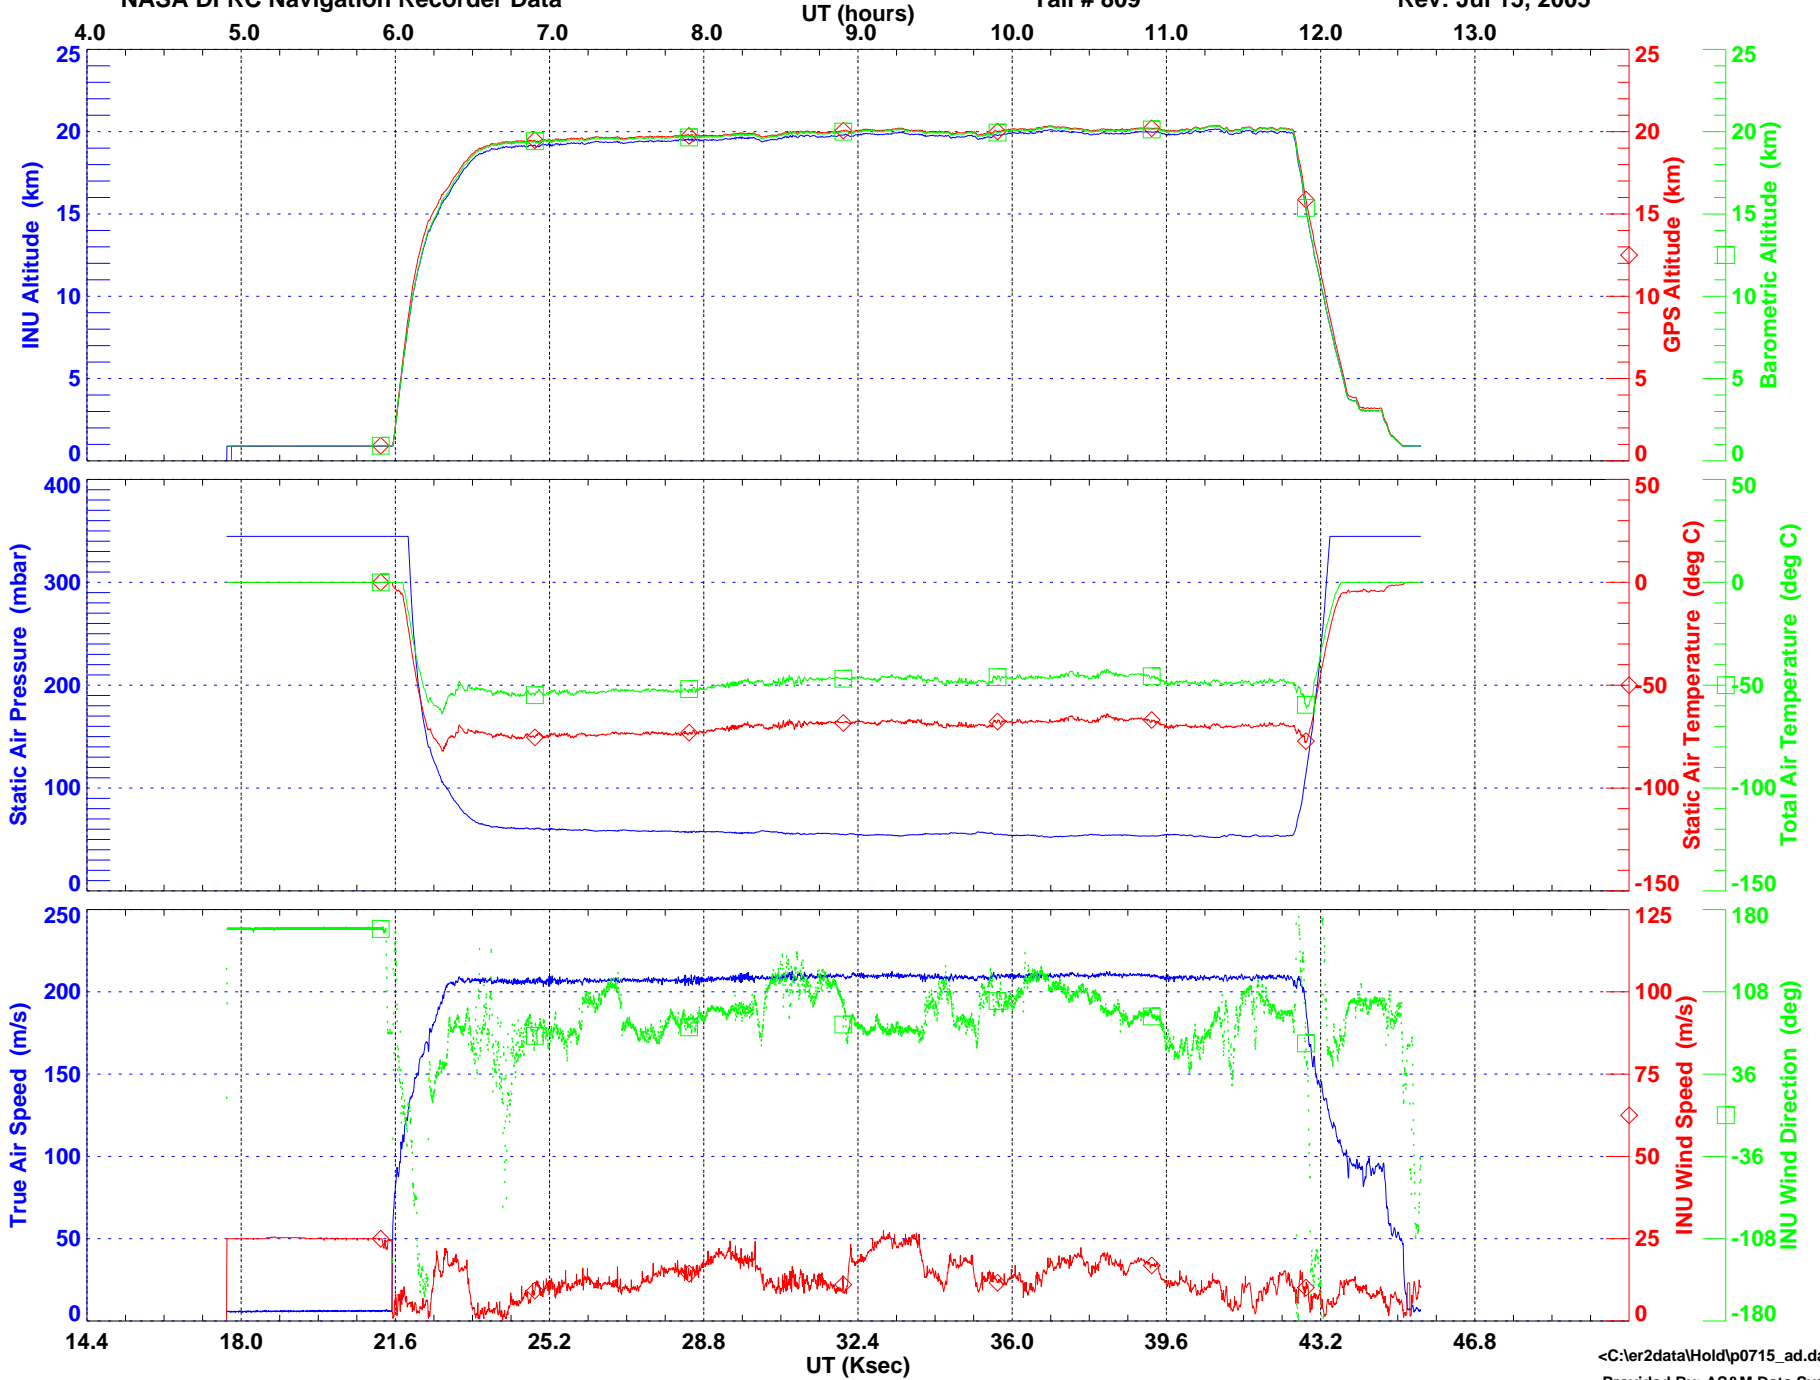

ER-2 State Parameters (5 second averaged)
NASA DFRC Navigation Recorder Data

Flight Date: Jul 15, 2005
Tail # 809

Sortie # 05-9028
Rev: Jul 15, 2005

ER-2 State Parameters (5 second averaged)
NASA DFRC Navigation Recorder Data

Flight Date: Jul 15, 2005
Tail # 809

Sortie # 05-9028
Rev: Jul 15, 2005

ER-2 State Parameters (5 second averaged)
NASA DFRC Navigation Recorder Data

Flight Date: Jul 15, 2005
Tail # 809

Sortie # 05-9028
Rev: Jul 15, 2005

UT (hours)

ER-2 State Parameters (5 second averaged)
NASA DFRC Navigation Recorder Data

Flight Date: Jul 15, 2005
Tail # 809

Sortie # 05-9028
Rev: Jul 15, 2005

Provided By: AS&M Data Systems