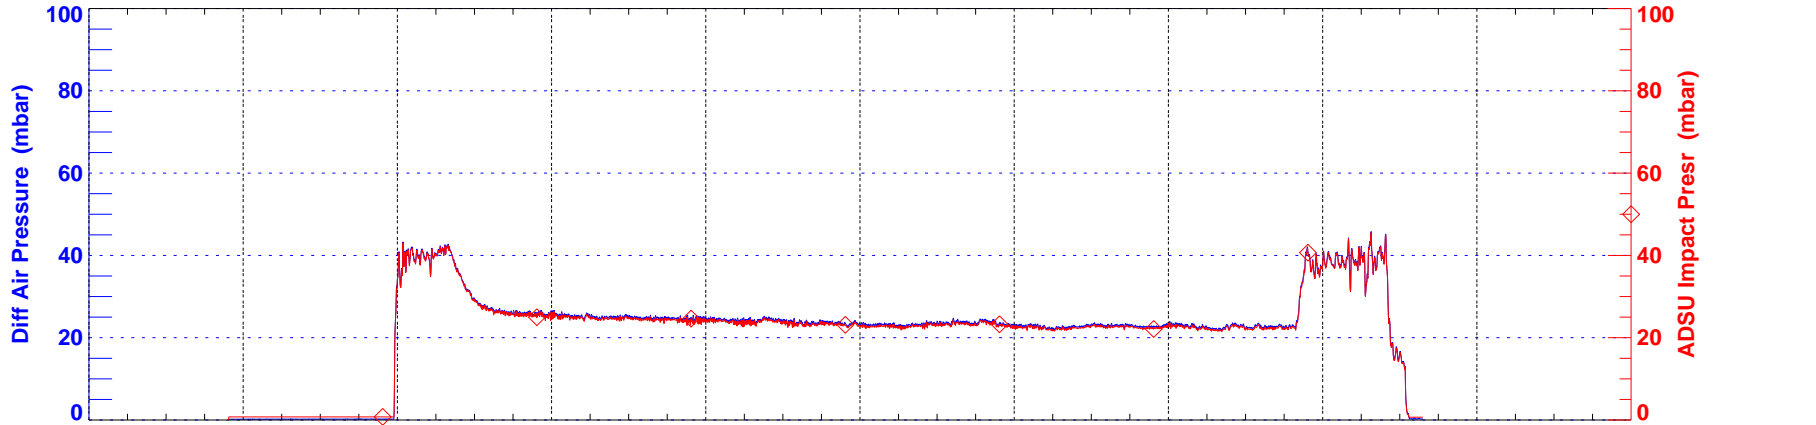

ER-2 State Parameters (5 second averaged)
NASA DFRC Navigation Recorder Data

Flight Date: Jul 15, 2005
Tail # 809

Sortie # 05-9028
Rev: Jul 15, 2005

ER-2 State Parameters (5 second averaged)
NASA DFRC Navigation Recorder Data

Flight Date: Jul 15, 2005
Tail # 809

Sortie # 05-9028
Rev: Jul 15, 2005

ER-2 State Parameters (5 second averaged)
NASA DFRC Navigation Recorder Data

Flight Date: Jul 15, 2005
Tail # 809

Sortie # 05-9028
Rev: Jul 15, 2005

UT (hours)

ER-2 State Parameters (5 second averaged)
NASA DFRC Navigation Recorder Data

Flight Date: Jul 15, 2005
Tail # 809

Sortie # 05-9028
Rev: Jul 15, 2005

Provided By: AS&M Data Systems