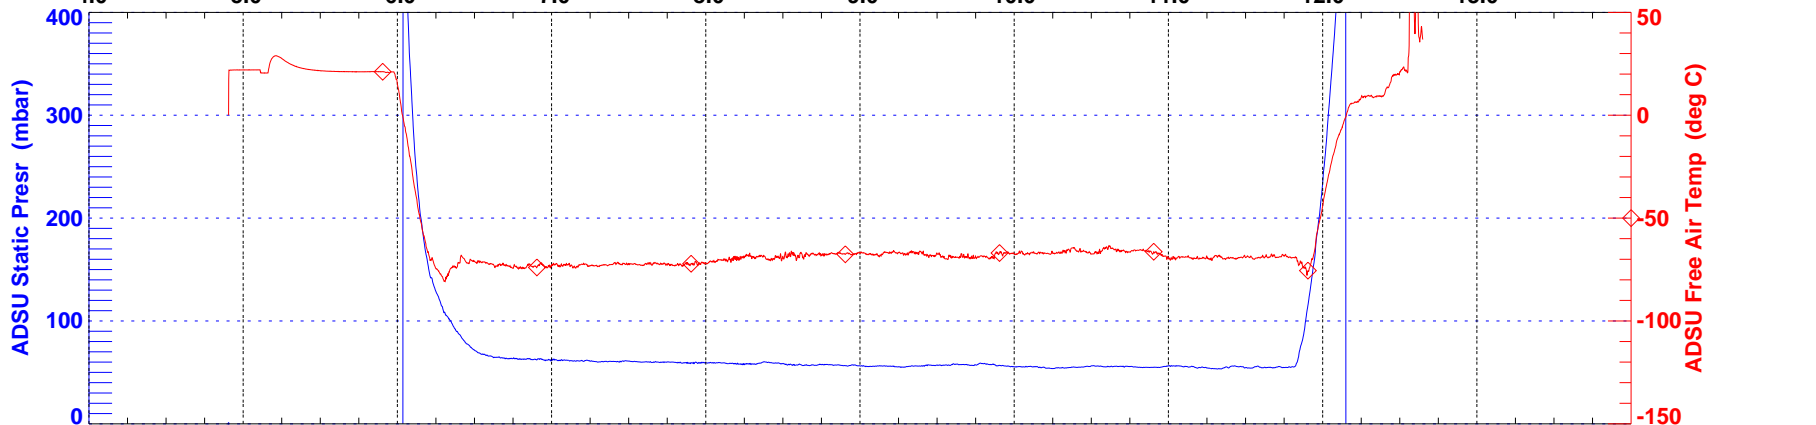

ER-2 State Parameters (5 second averaged)
NASA DFRC Navigation Recorder Data

Flight Date: Jul 15, 2005
Tail # 809

Sortie # 05-9028
Rev: Jul 15, 2005

ER-2 State Parameters (5 second averaged)
NASA DFRC Navigation Recorder Data

Flight Date: Jul 15, 2005
Tail # 809

Sortie # 05-9028
Rev: Jul 15, 2005

ER-2 State Parameters (5 second averaged)
NASA DFRC Navigation Recorder Data

Flight Date: Jul 15, 2005
Tail # 809

Sortie # 05-9028
Rev: Jul 15, 2005

UT (hours)

ER-2 State Parameters (5 second averaged)
NASA DFRC Navigation Recorder Data

Flight Date: Jul 15, 2005
Tail # 809

Sortie # 05-9028
Rev: Jul 15, 2005

Provided By: AS&M Data Systems