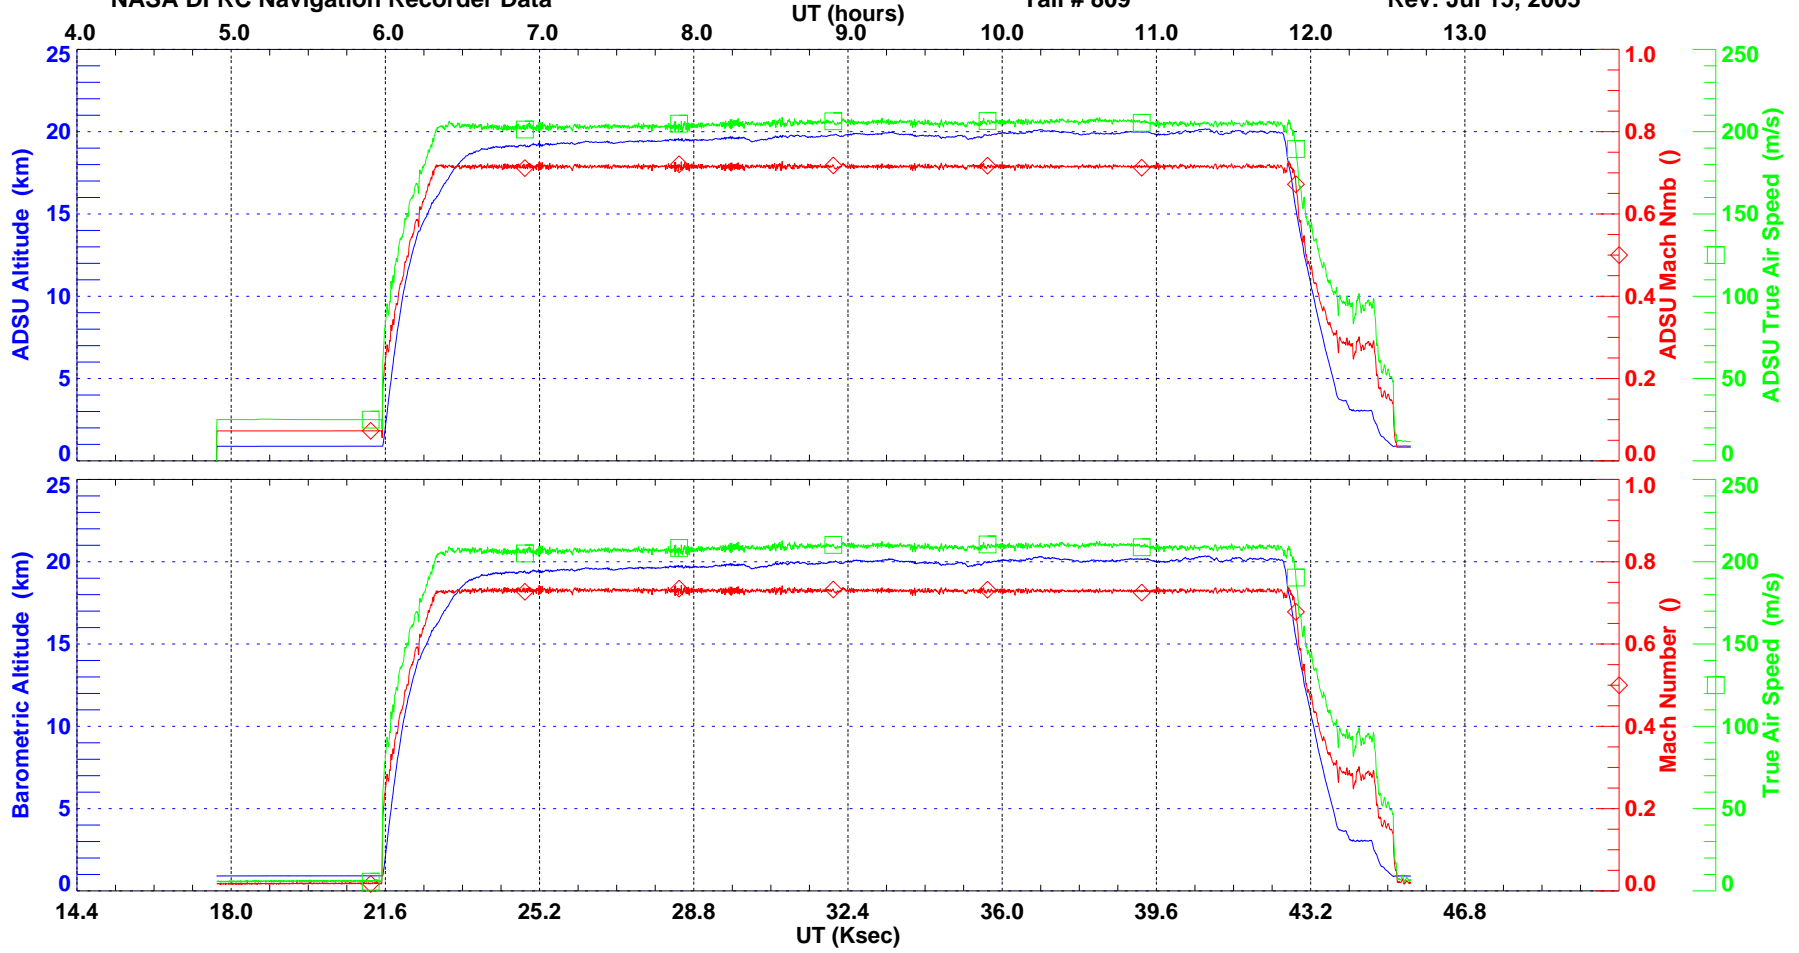

ER-2 State Parameters (5 second averaged)
NASA DFRC Navigation Recorder Data

Flight Date: Jul 15, 2005
Tail # 809

Sortie # 05-9028
Rev: Jul 15, 2005

ER-2 State Parameters (5 second averaged)
NASA DFRC Navigation Recorder Data

Flight Date: Jul 15, 2005
Tail # 809

Sortie # 05-9028
Rev: Jul 15, 2005

ER-2 State Parameters (5 second averaged)
NASA DFRC Navigation Recorder Data

Flight Date: Jul 15, 2005
Tail # 809

Sortie # 05-9028
Rev: Jul 15, 2005

UT (hours)

ER-2 State Parameters (5 second averaged)
NASA DFRC Navigation Recorder Data

Flight Date: Jul 15, 2005
Tail # 809

Sortie # 05-9028
Rev: Jul 15, 2005

Provided By: AS&M Data Systems