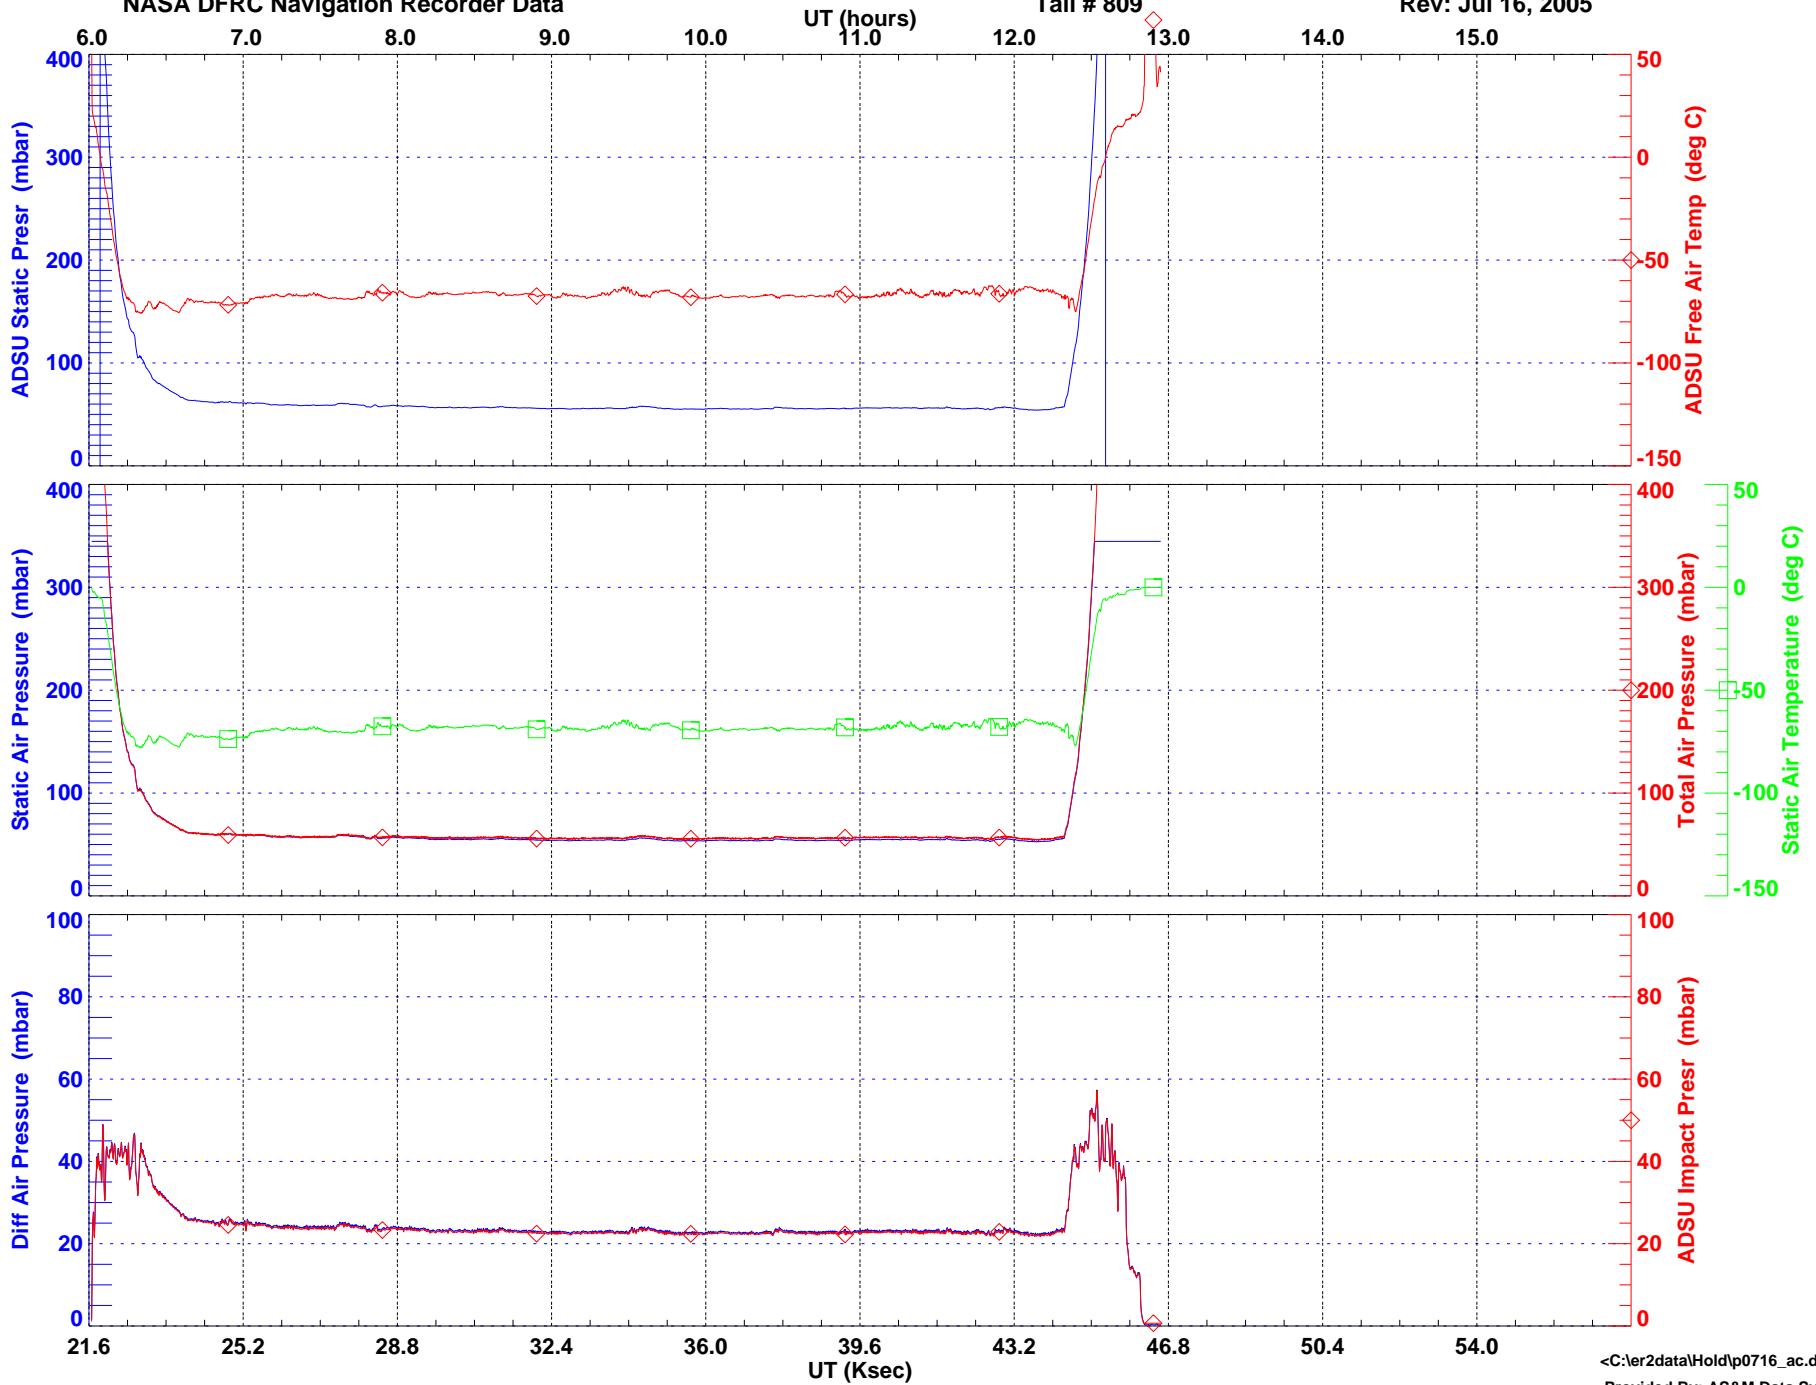

ER-2 State Parameters (5 second averaged)
NASA DFRC Navigation Recorder Data

Flight Date: Jul 16, 2005
Tail # 809

Sortie # 05-9029
Rev: Jul 16, 2005

ER-2 State Parameters (5 second averaged)
NASA DFRC Navigation Recorder Data

Flight Date: Jul 16, 2005
Tail # 809

Sortie # 05-9029
Rev: Jul 16, 2005

ER-2 State Parameters (5 second averaged)
NASA DFRC Navigation Recorder Data

Flight Date: Jul 16, 2005
Tail # 809

Sortie # 05-9029
Rev: Jul 16, 2005

ER-2 State Parameters (5 second averaged)
NASA DFRC Navigation Recorder Data

Flight Date: Jul 16, 2005
Tail # 809

Sortie # 05-9029
Rev: Jul 16, 2005