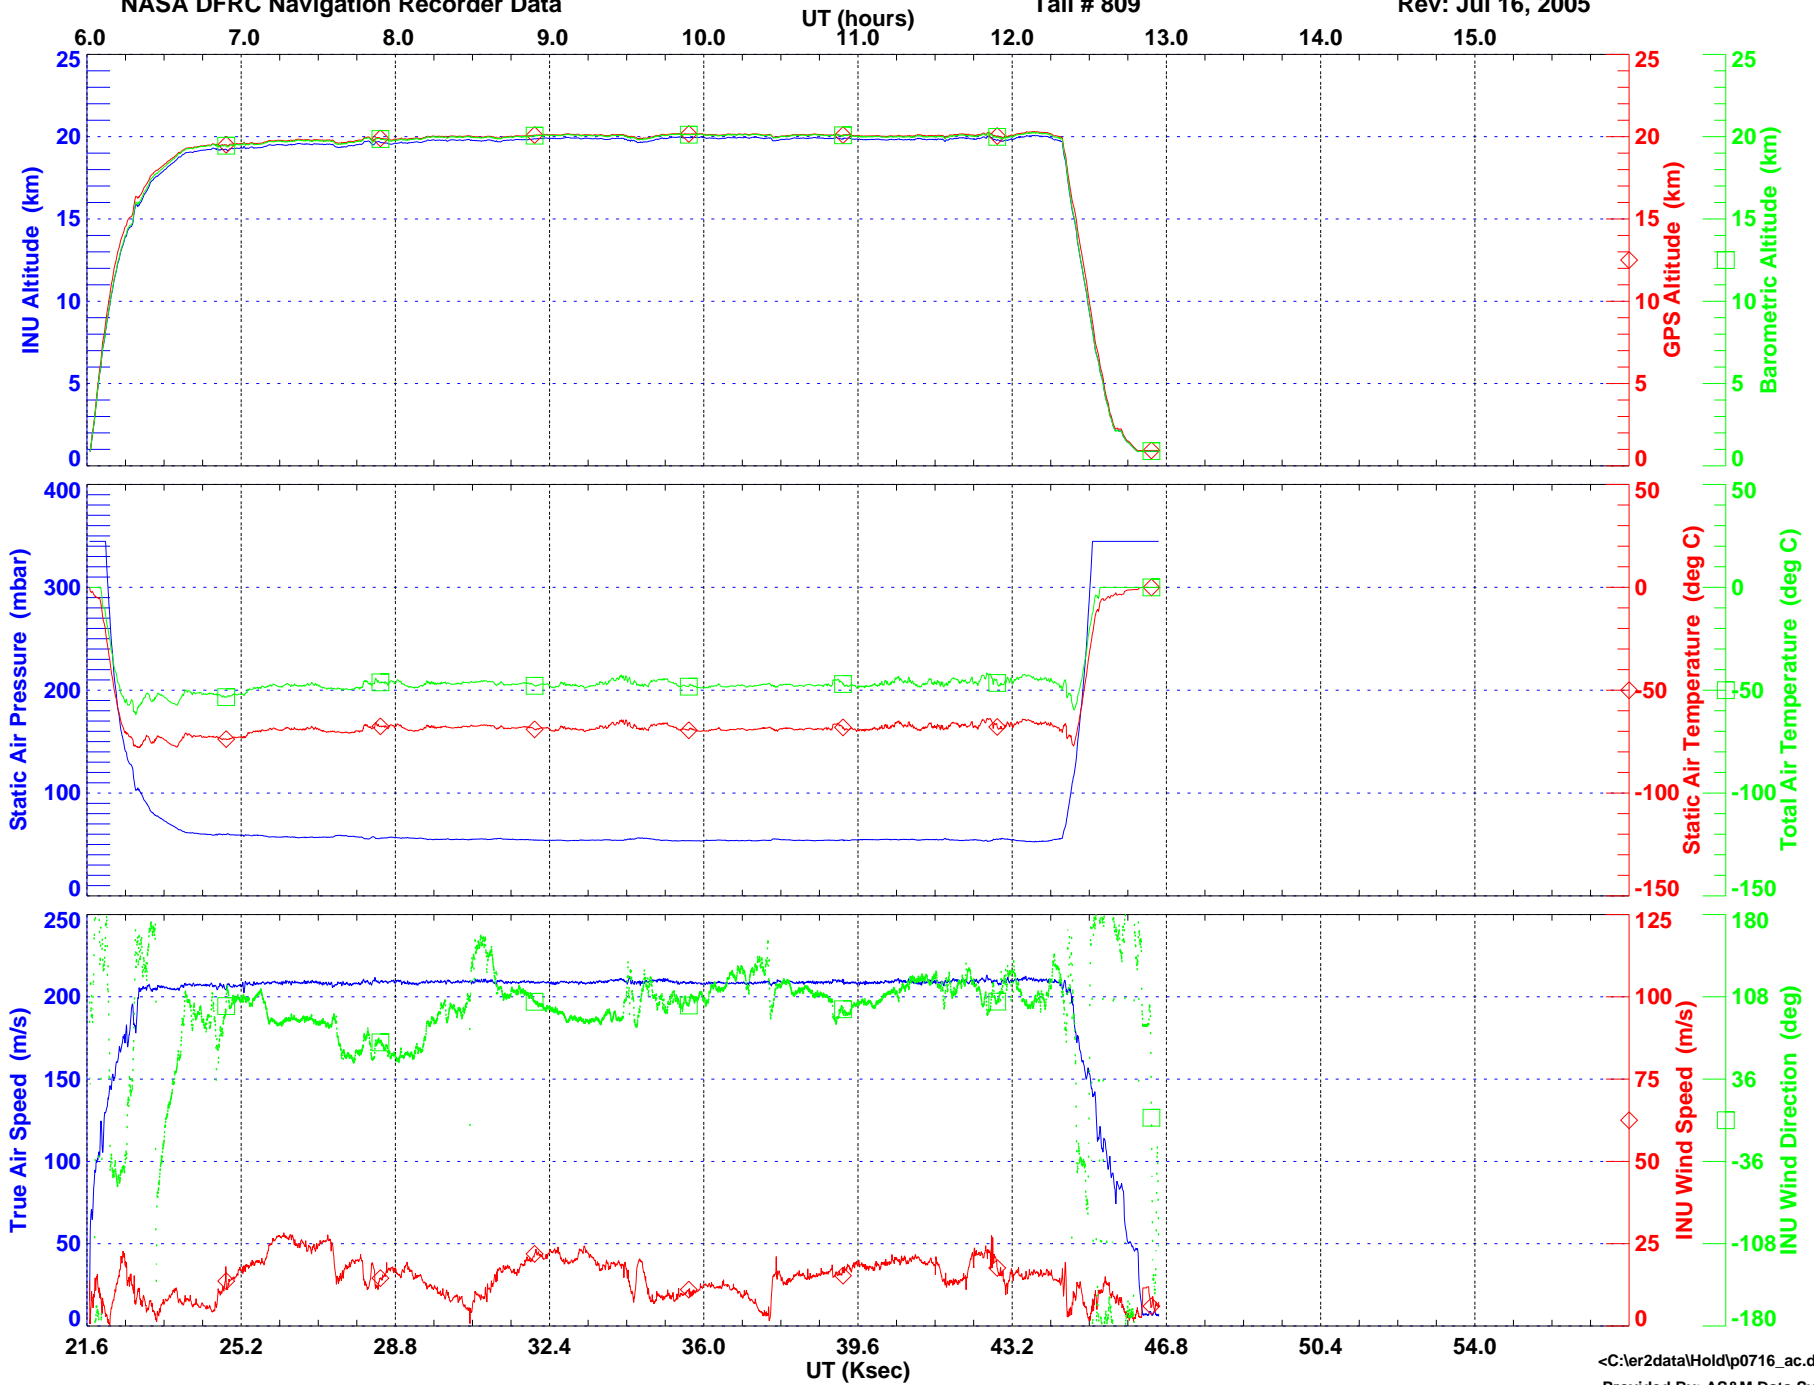

ER-2 State Parameters (5 second averaged)
NASA DFRC Navigation Recorder Data

Flight Date: Jul 16, 2005
Tail # 809

Sortie # 05-9029
Rev: Jul 16, 2005

ER-2 State Parameters (5 second averaged)
NASA DFRC Navigation Recorder Data

Flight Date: Jul 16, 2005
Tail # 809

Sortie # 05-9029
Rev: Jul 16, 2005

ER-2 State Parameters (5 second averaged)
NASA DFRC Navigation Recorder Data

Flight Date: Jul 16, 2005
Tail # 809

Sortie # 05-9029
Rev: Jul 16, 2005

ER-2 State Parameters (5 second averaged)
NASA DFRC Navigation Recorder Data

Flight Date: Jul 16, 2005
Tail # 809

Sortie # 05-9029
Rev: Jul 16, 2005