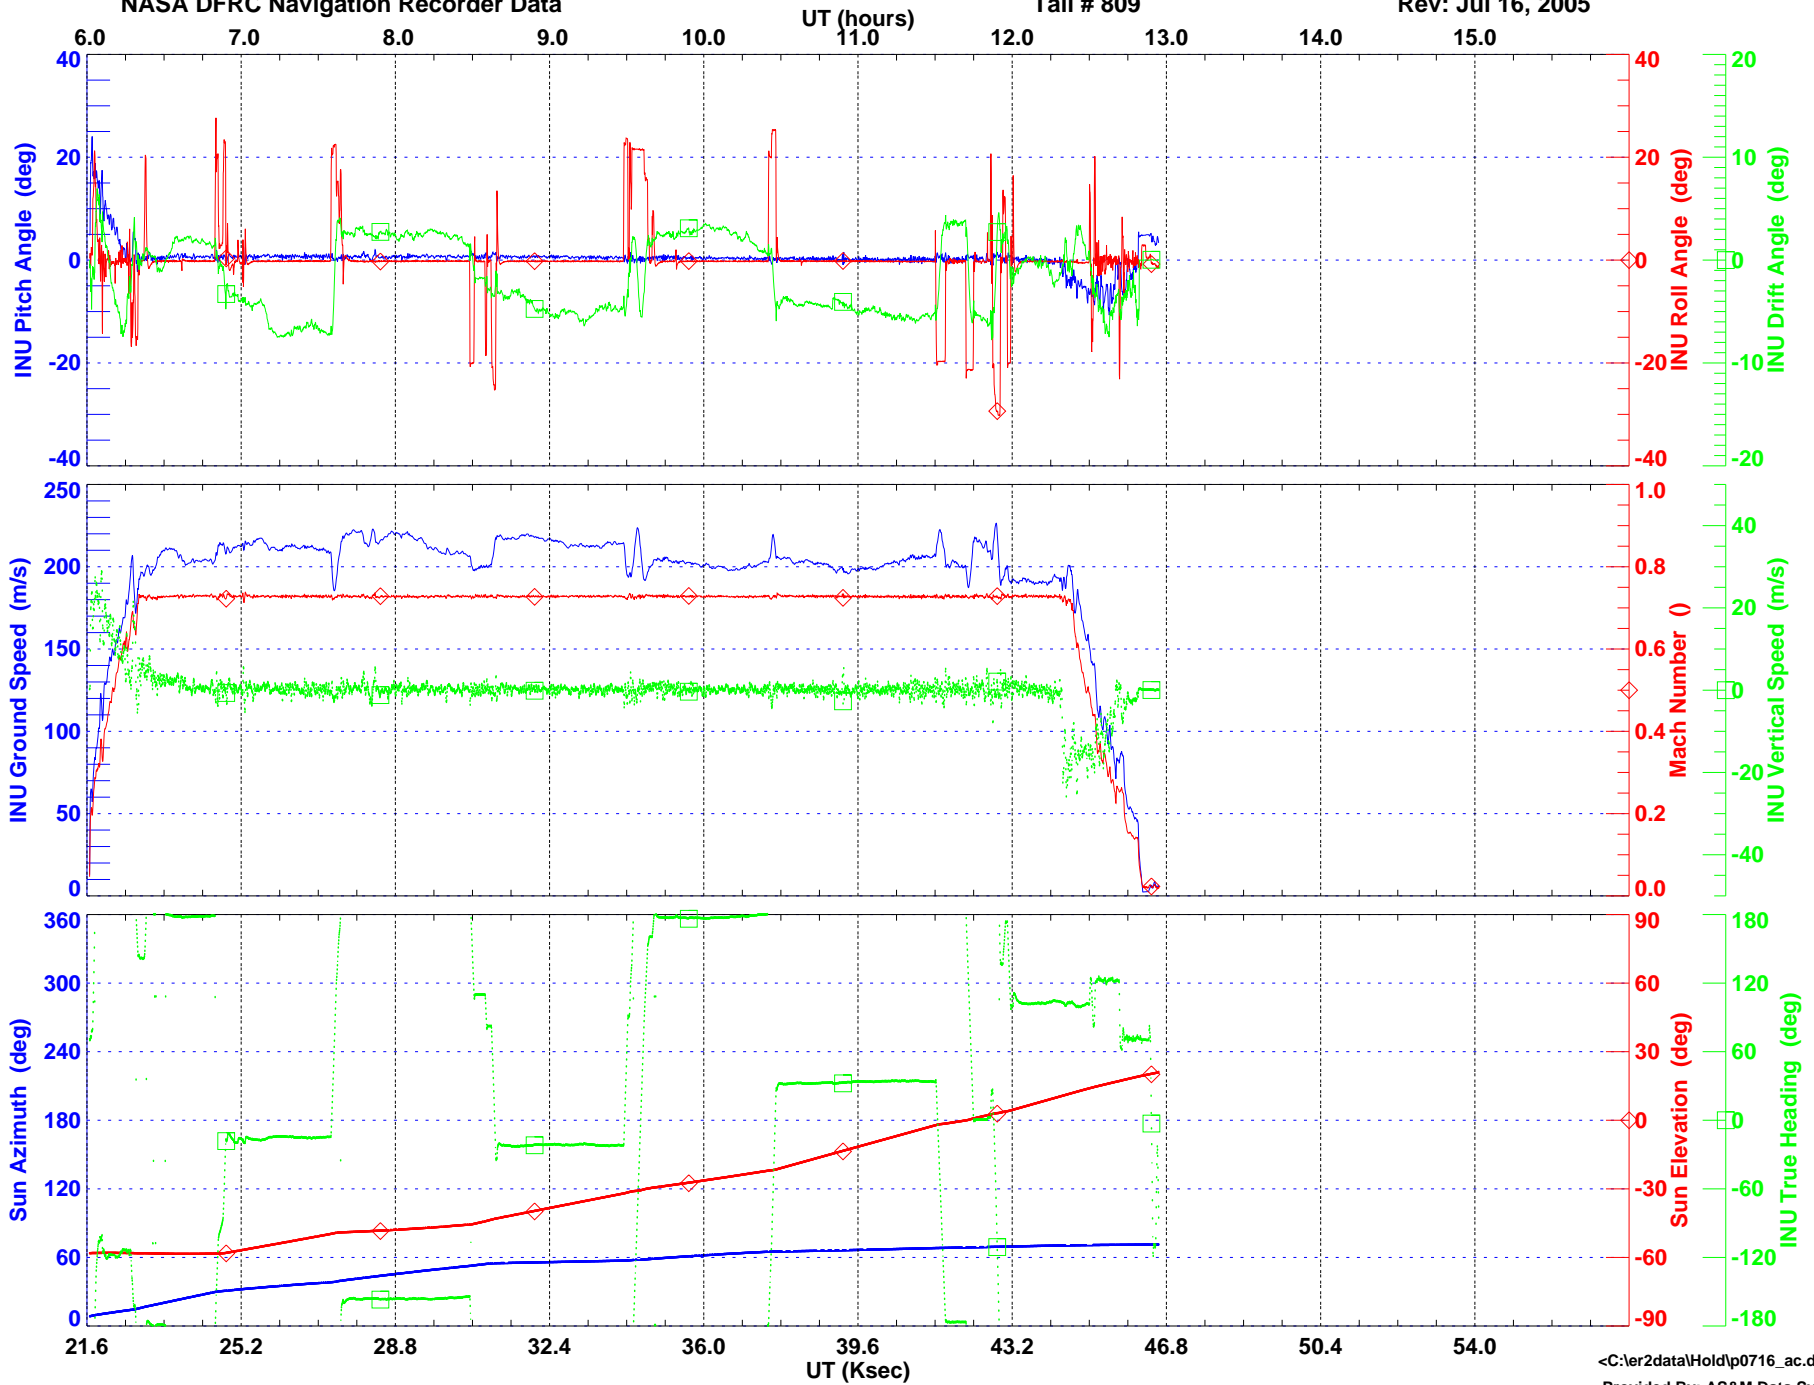

ER-2 State Parameters (5 second averaged)
NASA DFRC Navigation Recorder Data

Flight Date: Jul 16, 2005
Tail # 809

Sortie # 05-9029
Rev: Jul 16, 2005

ER-2 State Parameters (5 second averaged)
NASA DFRC Navigation Recorder Data

Flight Date: Jul 16, 2005
Tail # 809

Sortie # 05-9029
Rev: Jul 16, 2005

ER-2 State Parameters (5 second averaged)
NASA DFRC Navigation Recorder Data

Flight Date: Jul 16, 2005
Tail # 809

Sortie # 05-9029
Rev: Jul 16, 2005

ER-2 State Parameters (5 second averaged)
NASA DFRC Navigation Recorder Data

Flight Date: Jul 16, 2005
Tail # 809

Sortie # 05-9029
Rev: Jul 16, 2005