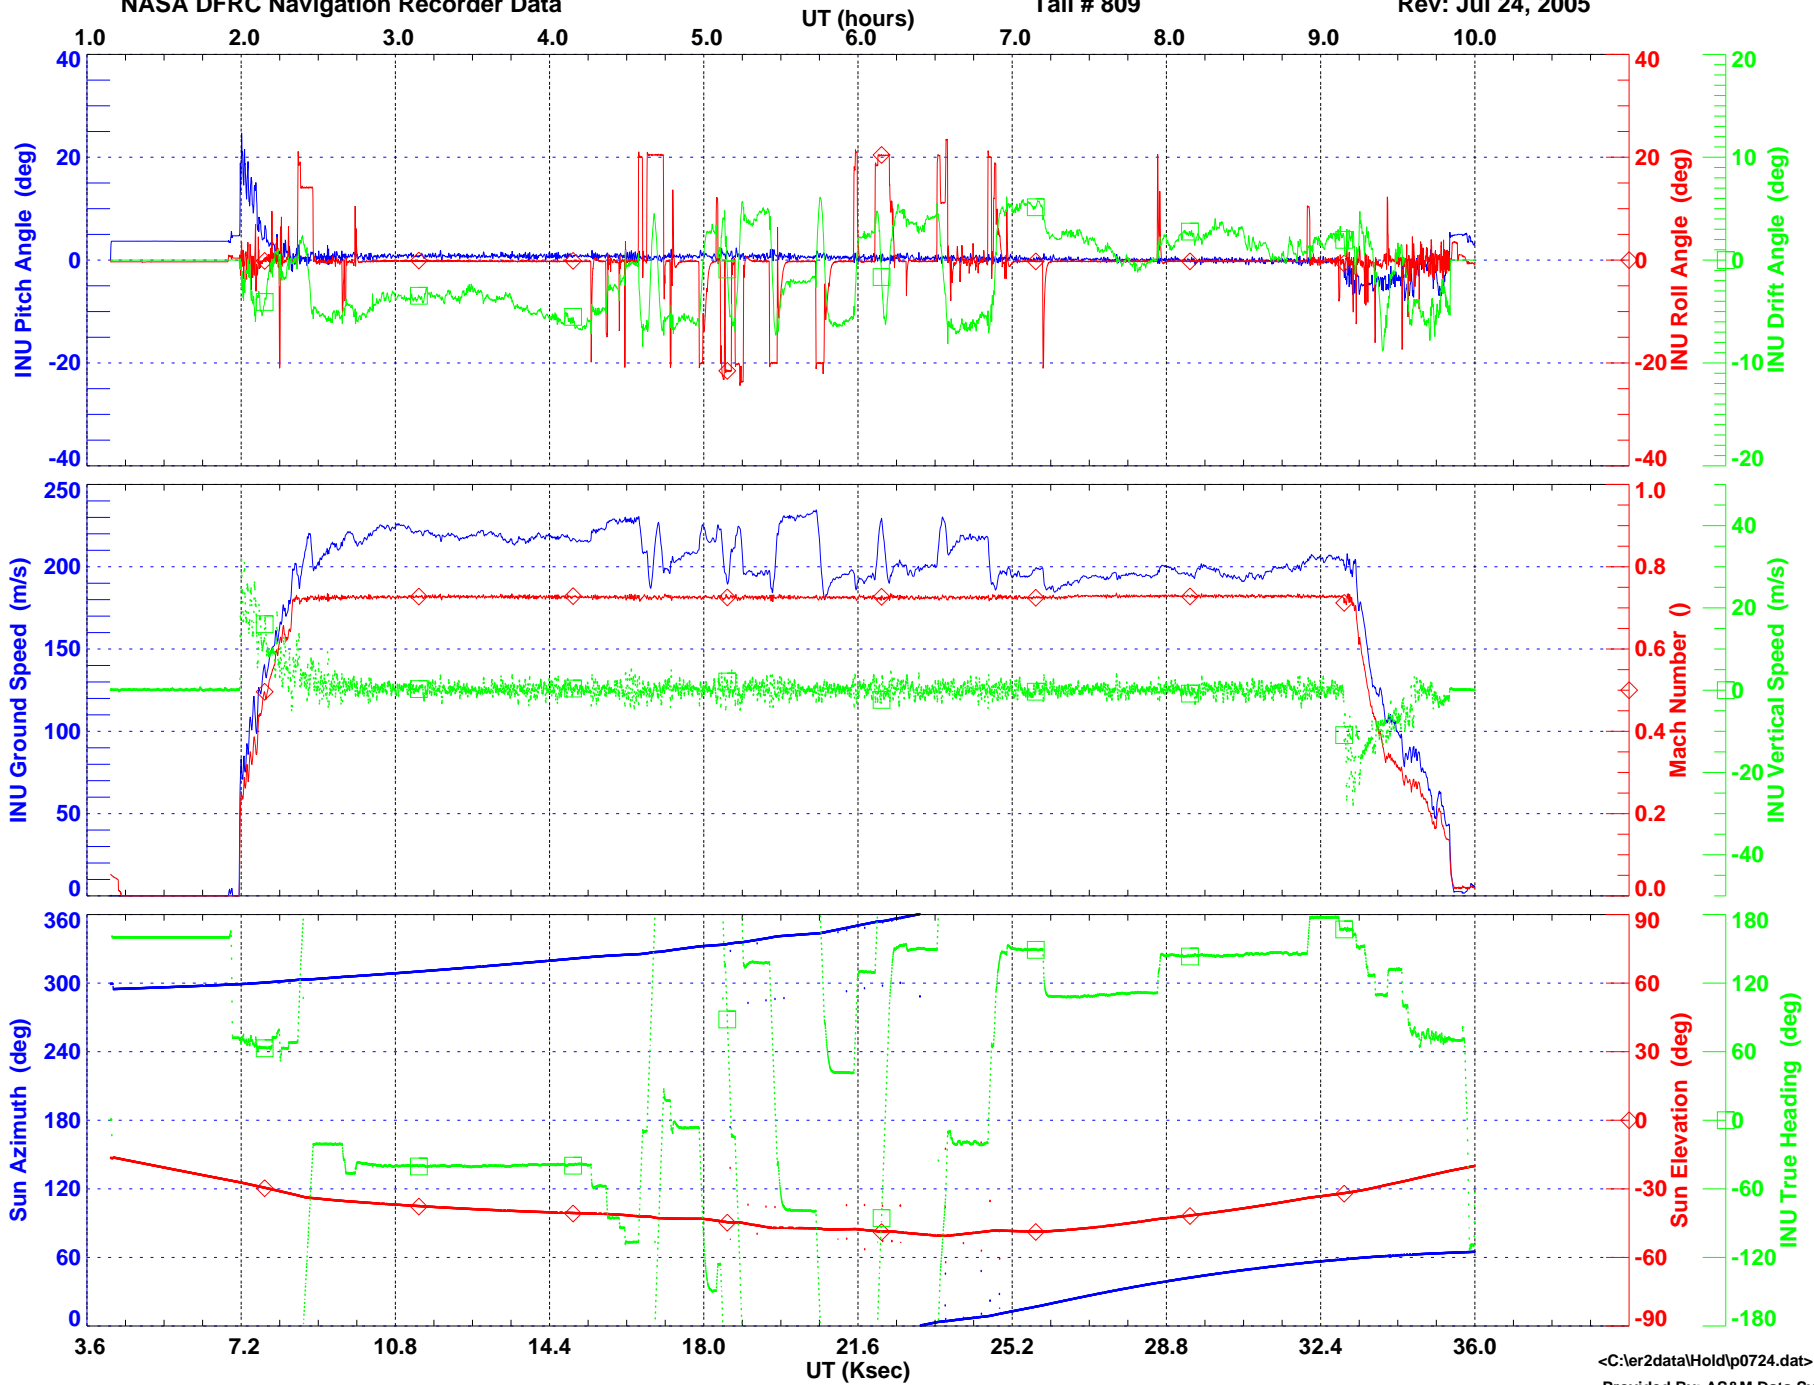

ER-2 State Parameters (5 second averaged)
NASA DFRC Navigation Recorder Data

Flight Date: Jul 24, 2005
Tail # 809

Sortie # 05-9033
Rev: Jul 24, 2005

ER-2 State Parameters (5 second averaged)
NASA DFRC Navigation Recorder Data

Flight Date: Jul 24, 2005
Tail # 809

Sortie # 05-9033
Rev: Jul 24, 2005

ER-2 State Parameters (5 second averaged)
NASA DFRC Navigation Recorder Data

Flight Date: Jul 24, 2005
Tail # 809

Sortie # 05-9033
Rev: Jul 24, 2005

UT (hours)

ER-2 State Parameters (5 second averaged)
NASA DFRC Navigation Recorder Data

Flight Date: Jul 24, 2005
Tail # 809

Sortie # 05-9033
Rev: Jul 24, 2005

NASA DFRC ER-2 Navigation Recorder Data

Flight Date: Jul 24, 2005 Sortie: 05-9033