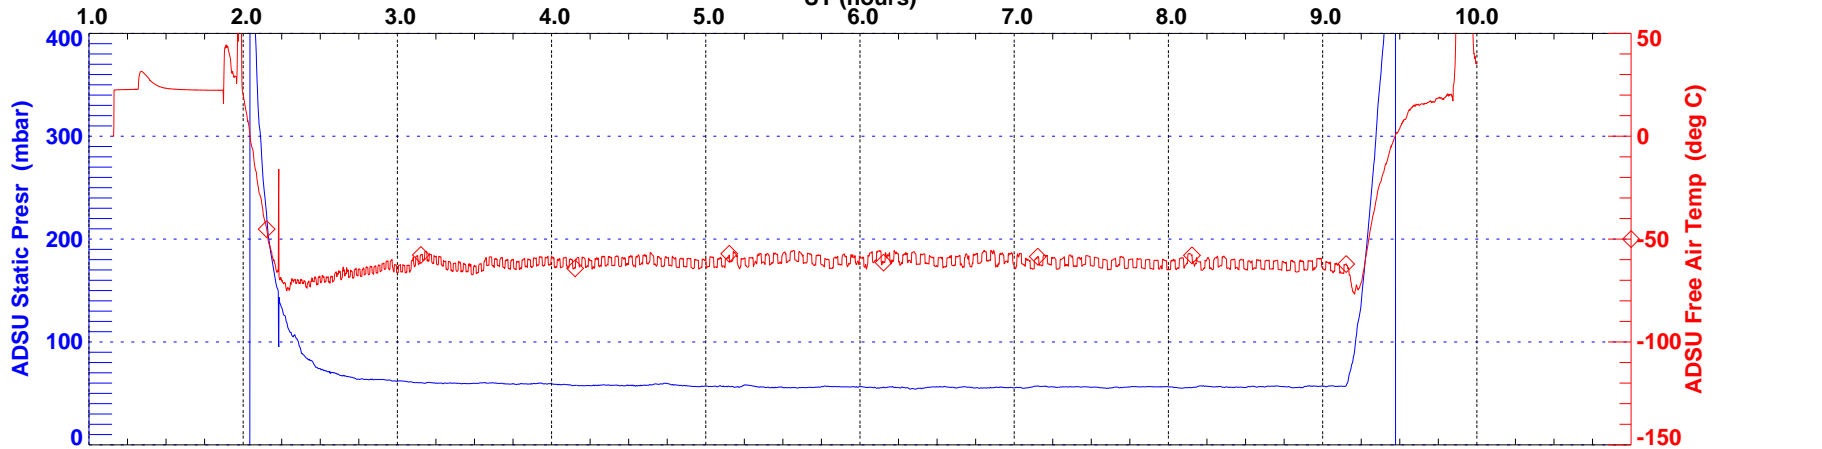

ER-2 State Parameters (5 second averaged)
NASA DFRC Navigation Recorder Data

Flight Date: Jul 24, 2005
Tail # 809

Sortie # 05-9033
Rev: Jul 24, 2005

ER-2 State Parameters (5 second averaged)
NASA DFRC Navigation Recorder Data

Flight Date: Jul 24, 2005
Tail # 809

Sortie # 05-9033
Rev: Jul 24, 2005

ER-2 State Parameters (5 second averaged)
NASA DFRC Navigation Recorder Data

Flight Date: Jul 24, 2005
Tail # 809

Sortie # 05-9033
Rev: Jul 24, 2005

UT (hours)

ER-2 State Parameters (5 second averaged)
NASA DFRC Navigation Recorder Data

Flight Date: Jul 24, 2005
Tail # 809

Sortie # 05-9033
Rev: Jul 24, 2005

NASA DFRC ER-2 Navigation Recorder Data

Flight Date: Jul 24, 2005 Sortie: 05-9033