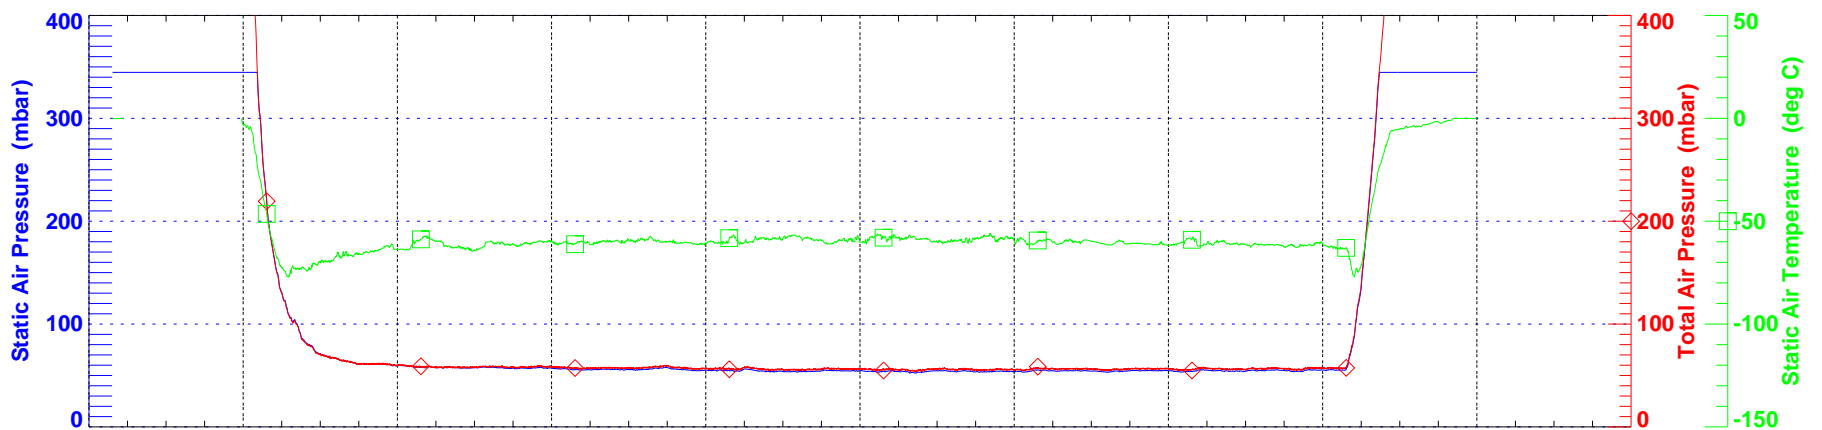

ER-2 State Parameters (5 second averaged)
NASA DFRC Navigation Recorder Data

Flight Date: Jul 24, 2005
Tail # 809

Sortie # 05-9033
Rev: Jul 24, 2005

ER-2 State Parameters (5 second averaged)
NASA DFRC Navigation Recorder Data

Flight Date: Jul 24, 2005
Tail # 809

Sortie # 05-9033
Rev: Jul 24, 2005

ER-2 State Parameters (5 second averaged)
NASA DFRC Navigation Recorder Data

Flight Date: Jul 24, 2005
Tail # 809

Sortie # 05-9033
Rev: Jul 24, 2005

UT (hours)

ER-2 State Parameters (5 second averaged)
NASA DFRC Navigation Recorder Data

Flight Date: Jul 24, 2005
Tail # 809

Sortie # 05-9033
Rev: Jul 24, 2005

NASA DFRC ER-2 Navigation Recorder Data

Flight Date: Jul 24, 2005 Sortie: 05-9033