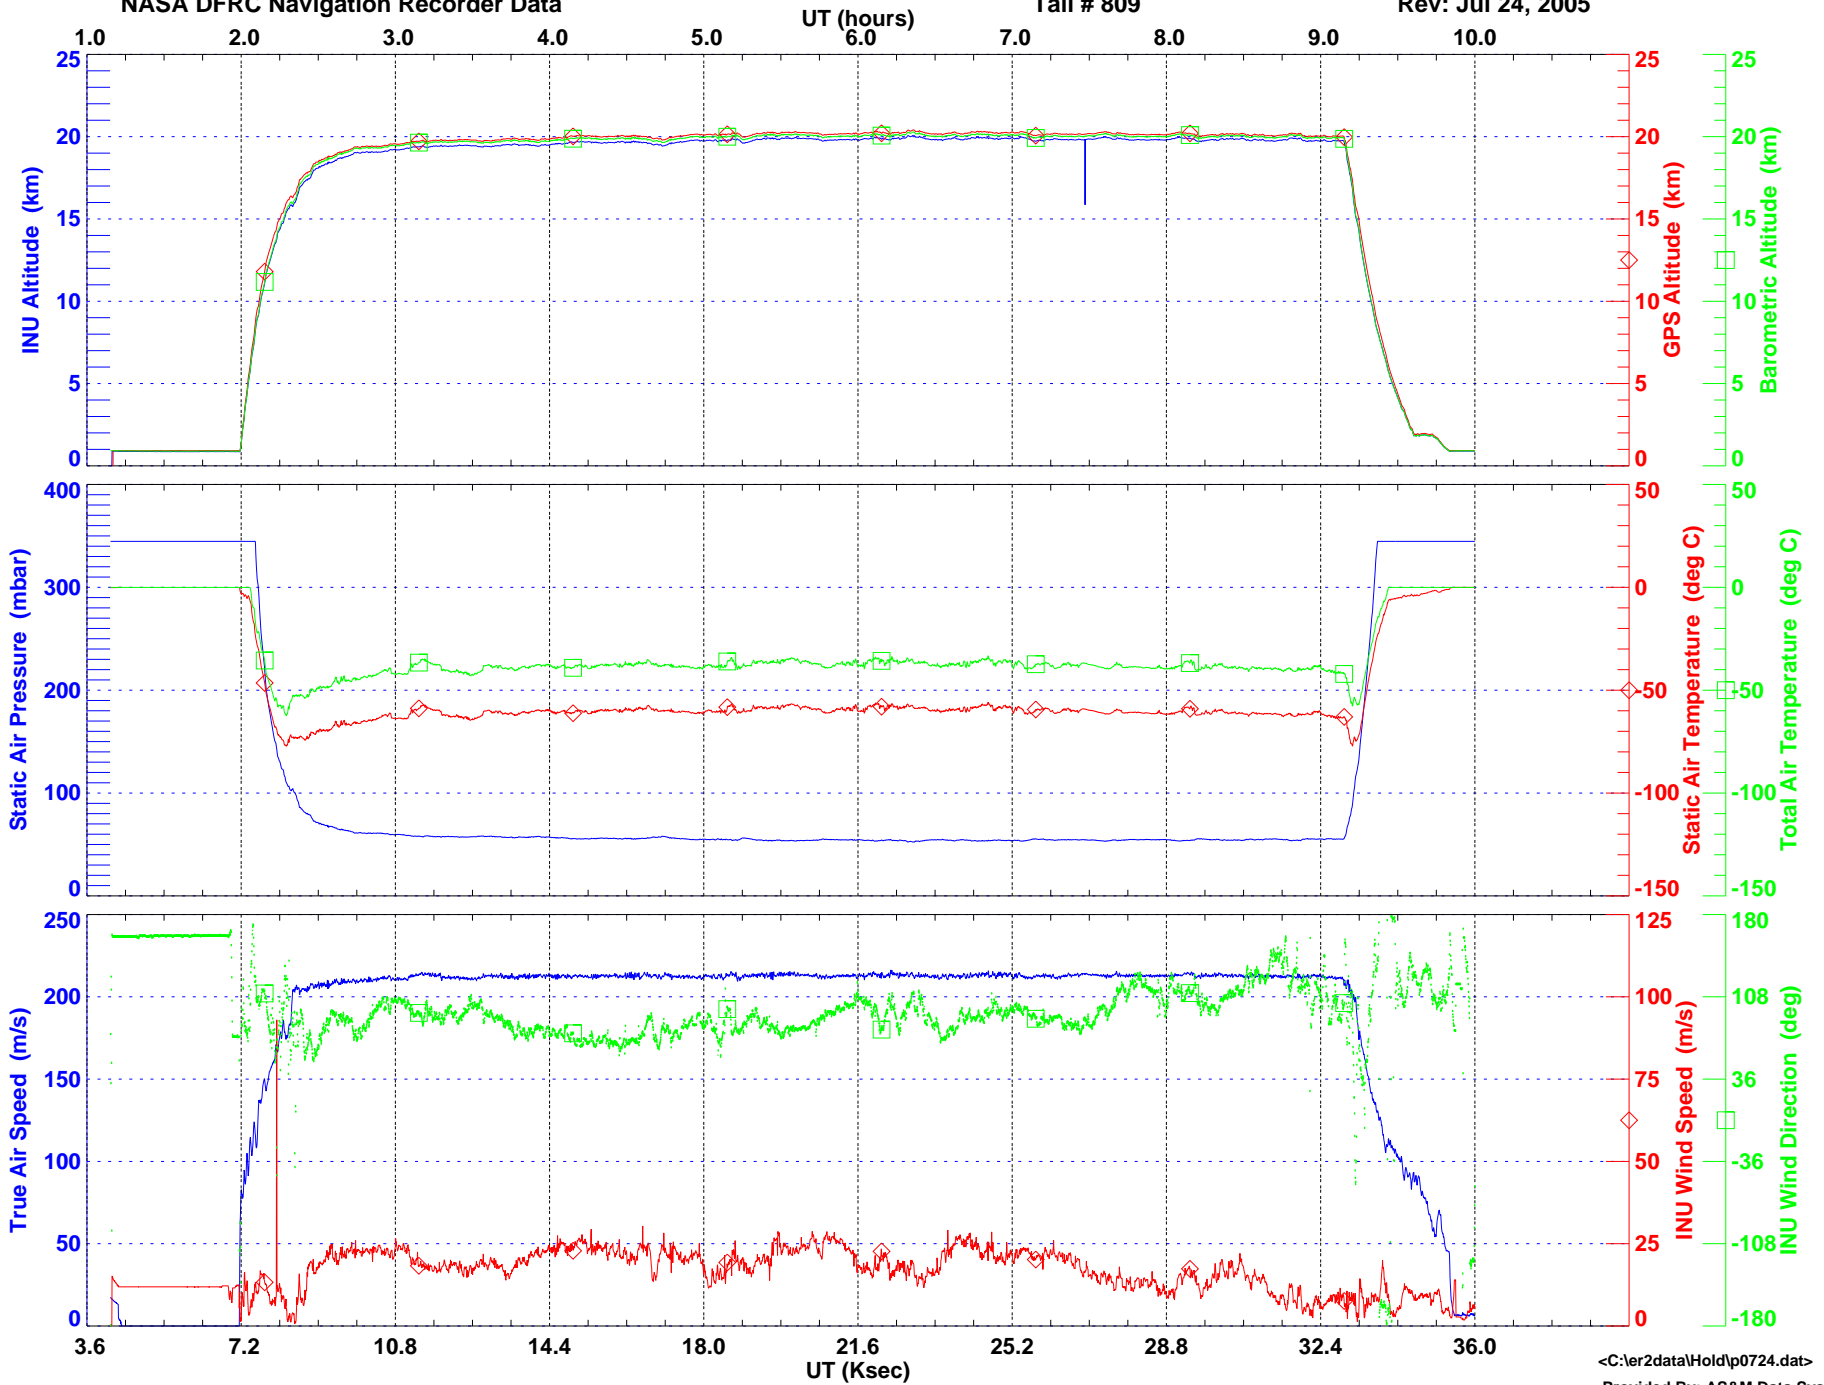

ER-2 State Parameters (5 second averaged)
NASA DFRC Navigation Recorder Data

Flight Date: Jul 24, 2005
Tail # 809

Sortie # 05-9033
Rev: Jul 24, 2005

ER-2 State Parameters (5 second averaged)
NASA DFRC Navigation Recorder Data

Flight Date: Jul 24, 2005
Tail # 809

Sortie # 05-9033
Rev: Jul 24, 2005

ER-2 State Parameters (5 second averaged)
NASA DFRC Navigation Recorder Data

Flight Date: Jul 24, 2005
Tail # 809

Sortie # 05-9033
Rev: Jul 24, 2005

UT (hours)

ER-2 State Parameters (5 second averaged)
NASA DFRC Navigation Recorder Data

Flight Date: Jul 24, 2005
Tail # 809

Sortie # 05-9033
Rev: Jul 24, 2005

NASA DFRC ER-2 Navigation Recorder Data

Flight Date: Jul 24, 2005 Sortie: 05-9033