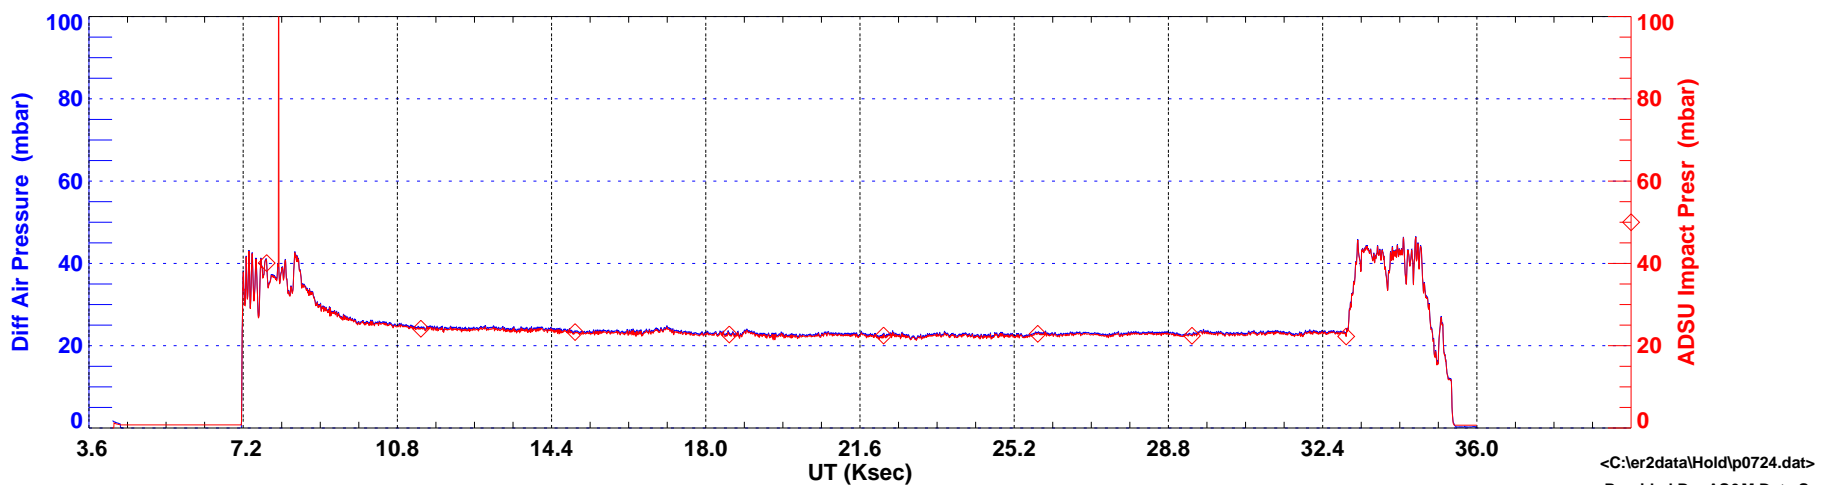

ER-2 State Parameters (5 second averaged)
NASA DFRC Navigation Recorder Data

Flight Date: Jul 24, 2005
Tail # 809

Sortie # 05-9033
Rev: Jul 24, 2005

ER-2 State Parameters (5 second averaged)
NASA DFRC Navigation Recorder Data

Flight Date: Jul 24, 2005
Tail # 809

Sortie # 05-9033
Rev: Jul 24, 2005

ER-2 State Parameters (5 second averaged)
NASA DFRC Navigation Recorder Data

Flight Date: Jul 24, 2005
Tail # 809

Sortie # 05-9033
Rev: Jul 24, 2005

UT (hours)

ER-2 State Parameters (5 second averaged)
NASA DFRC Navigation Recorder Data

Flight Date: Jul 24, 2005
Tail # 809

Sortie # 05-9033
Rev: Jul 24, 2005

NASA DFRC ER-2 Navigation Recorder Data

Flight Date: Jul 24, 2005 Sortie: 05-9033