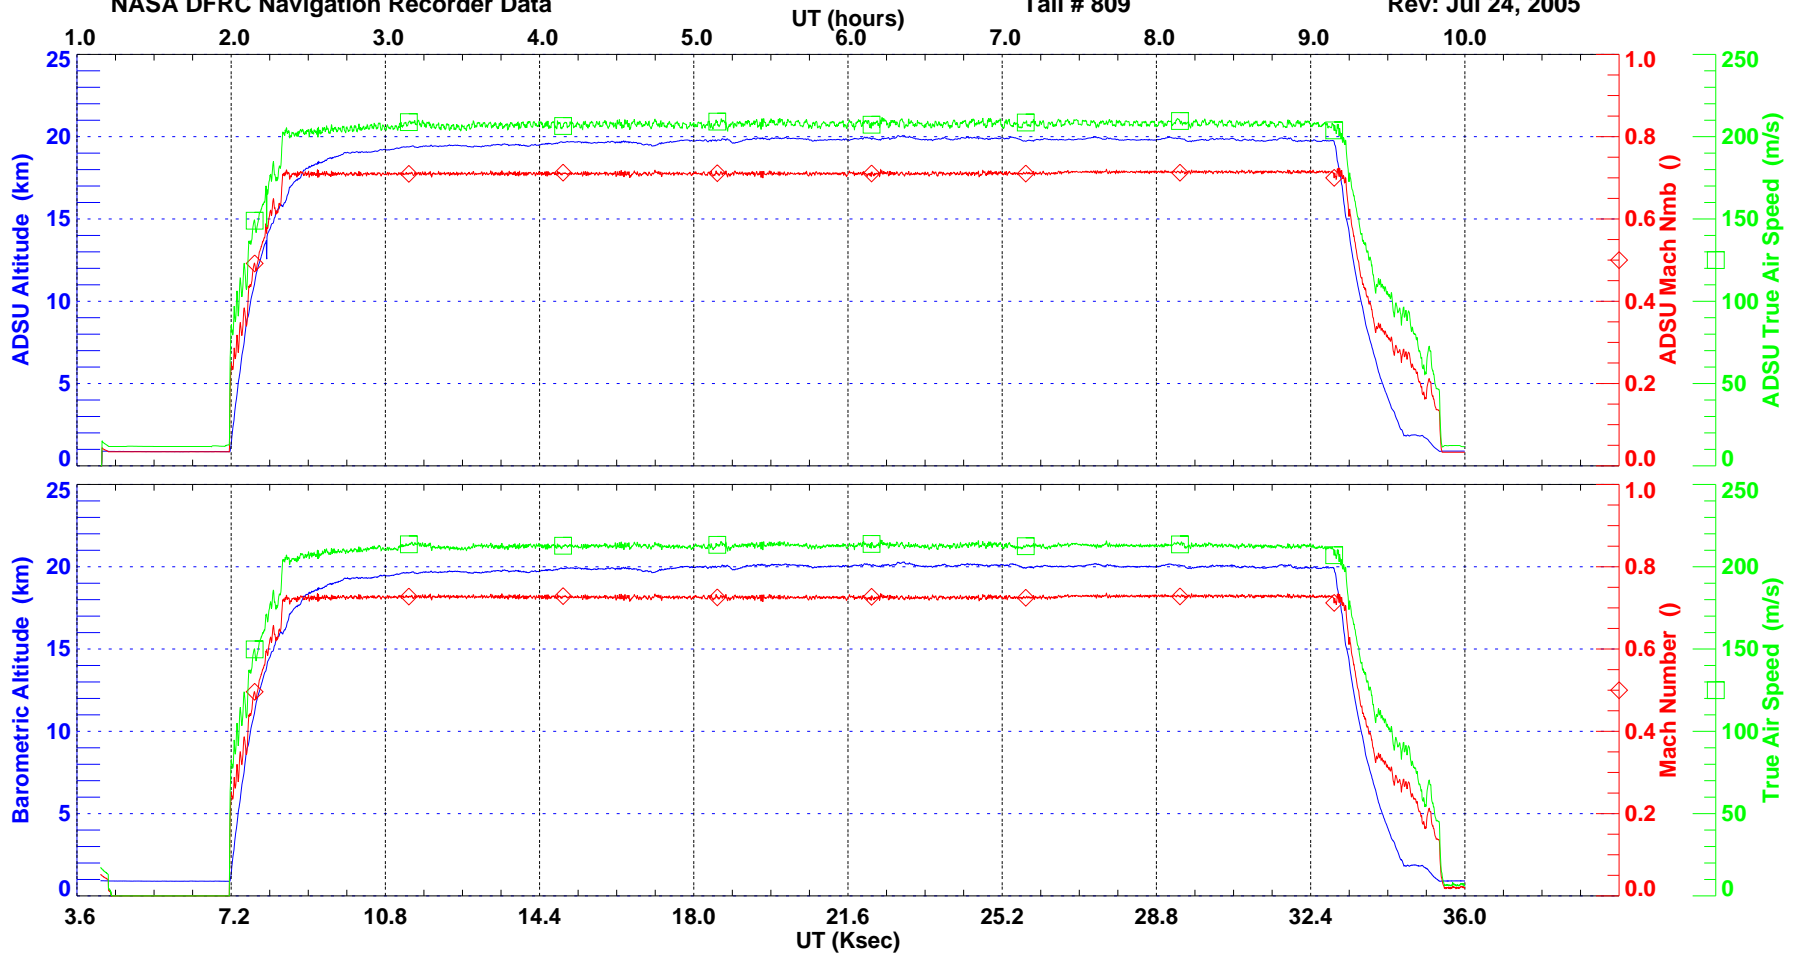

ER-2 State Parameters (5 second averaged)
NASA DFRC Navigation Recorder Data

Flight Date: Jul 24, 2005
Tail # 809

Sortie # 05-9033
Rev: Jul 24, 2005

ER-2 State Parameters (5 second averaged)
NASA DFRC Navigation Recorder Data

Flight Date: Jul 24, 2005
Tail # 809

Sortie # 05-9033
Rev: Jul 24, 2005

ER-2 State Parameters (5 second averaged)
NASA DFRC Navigation Recorder Data

Flight Date: Jul 24, 2005
Tail # 809

Sortie # 05-9033
Rev: Jul 24, 2005

UT (hours)

ER-2 State Parameters (5 second averaged)
NASA DFRC Navigation Recorder Data

Flight Date: Jul 24, 2005
Tail # 809

Sortie # 05-9033
Rev: Jul 24, 2005

NASA DFRC ER-2 Navigation Recorder Data

Flight Date: Jul 24, 2005 Sortie: 05-9033