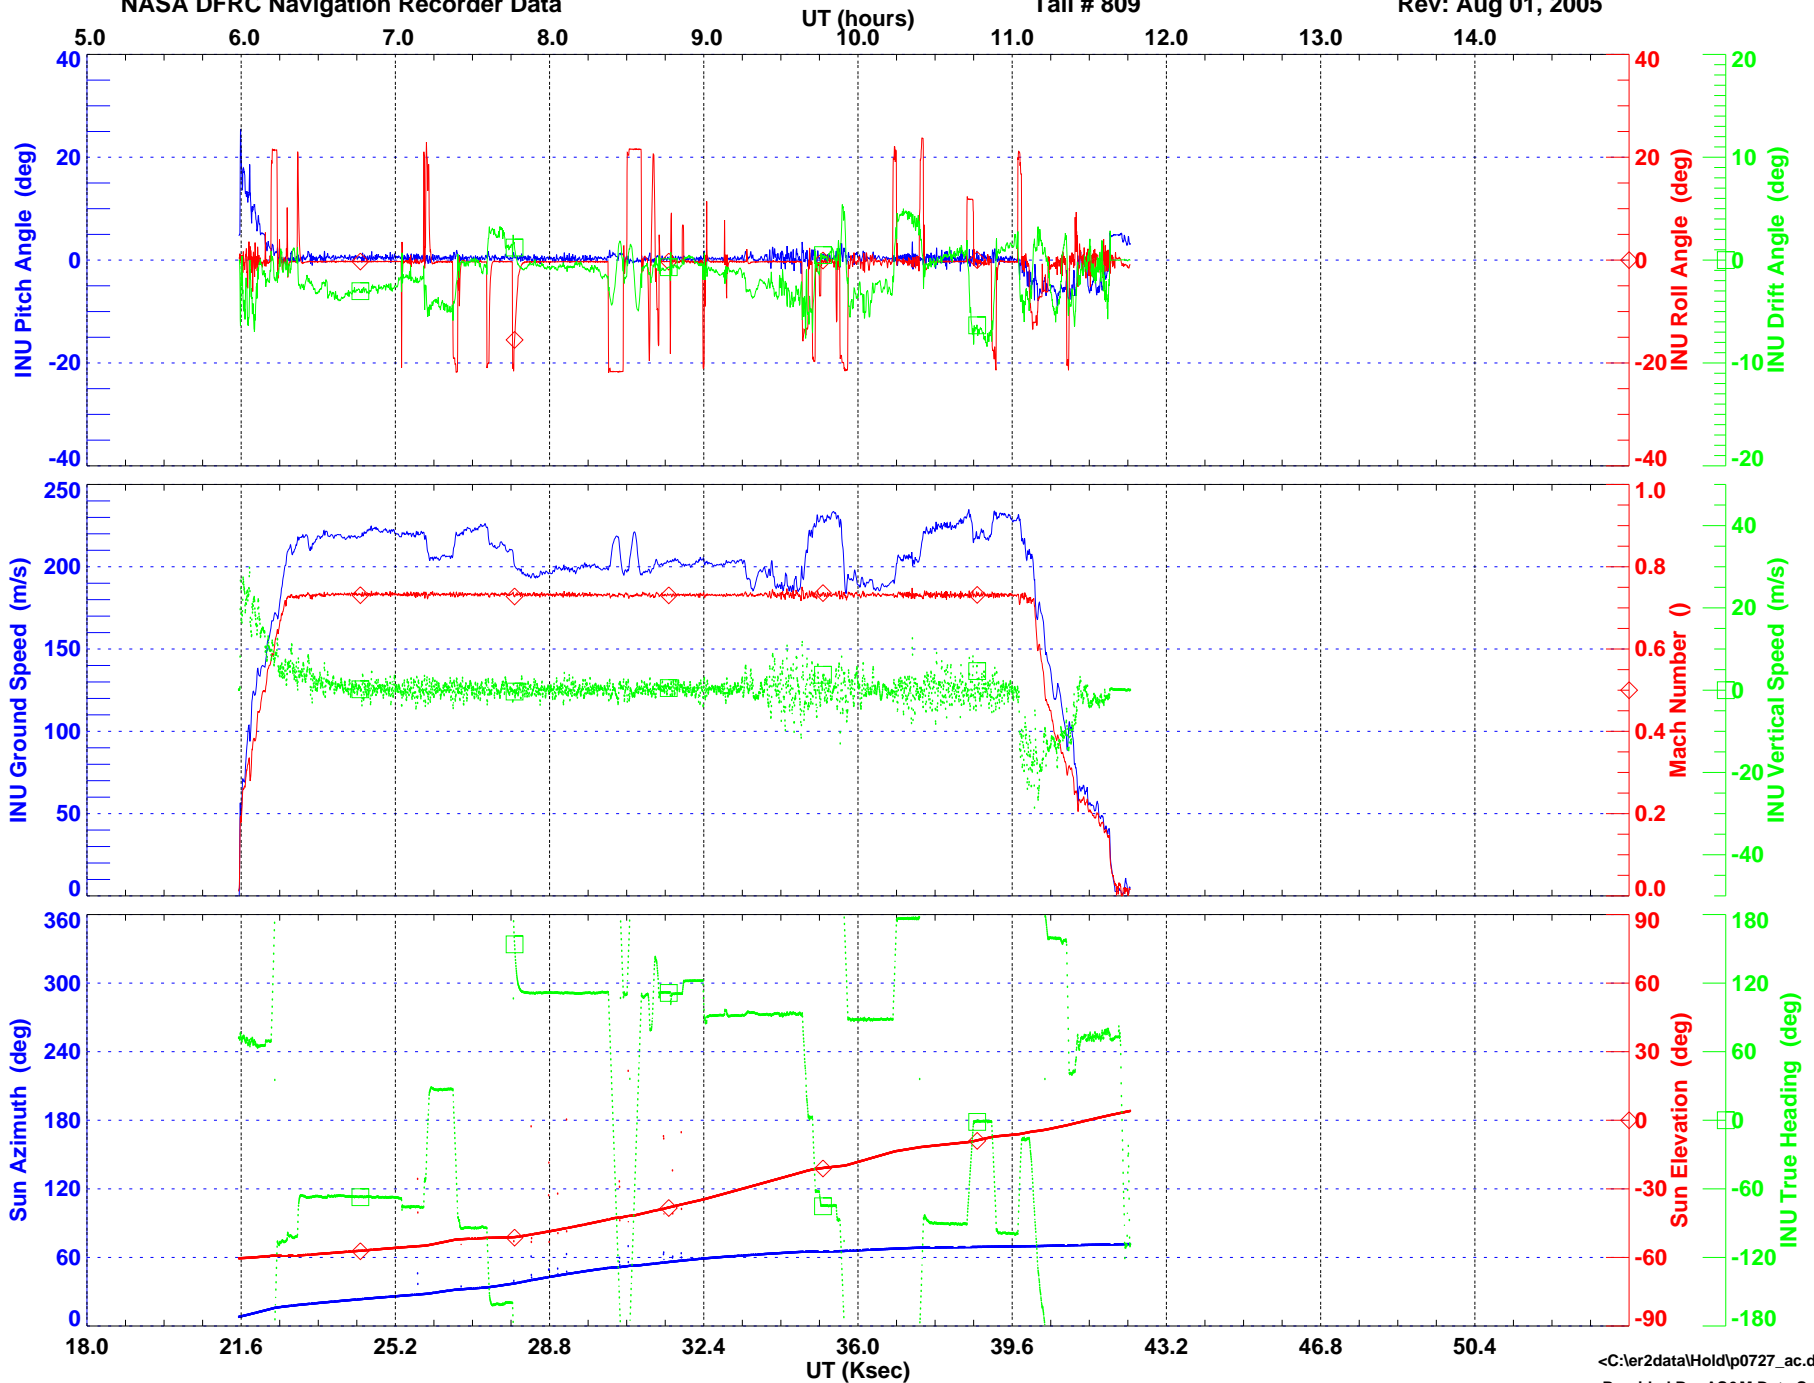

ER-2 State Parameters (5 second averaged)
NASA DFRC Navigation Recorder Data

Flight Date: Jul 27, 2005
Tail # 809

Sortie # 05-9035
Rev: Aug 01, 2005

ER-2 State Parameters (5 second averaged)
NASA DFRC Navigation Recorder Data

Flight Date: Jul 27, 2005
Tail # 809

Sortie # 05-9035
Rev: Aug 01, 2005

ER-2 State Parameters (5 second averaged)
NASA DFRC Navigation Recorder Data

Flight Date: Jul 27, 2005
Tail # 809

Sortie # 05-9035
Rev: Aug 01, 2005

ER-2 State Parameters (5 second averaged)
NASA DFRC Navigation Recorder Data

Flight Date: Jul 27, 2005
Tail # 809

Sortie # 05-9035
Rev: Aug 01, 2005

Provided By: AS&M Data Systems