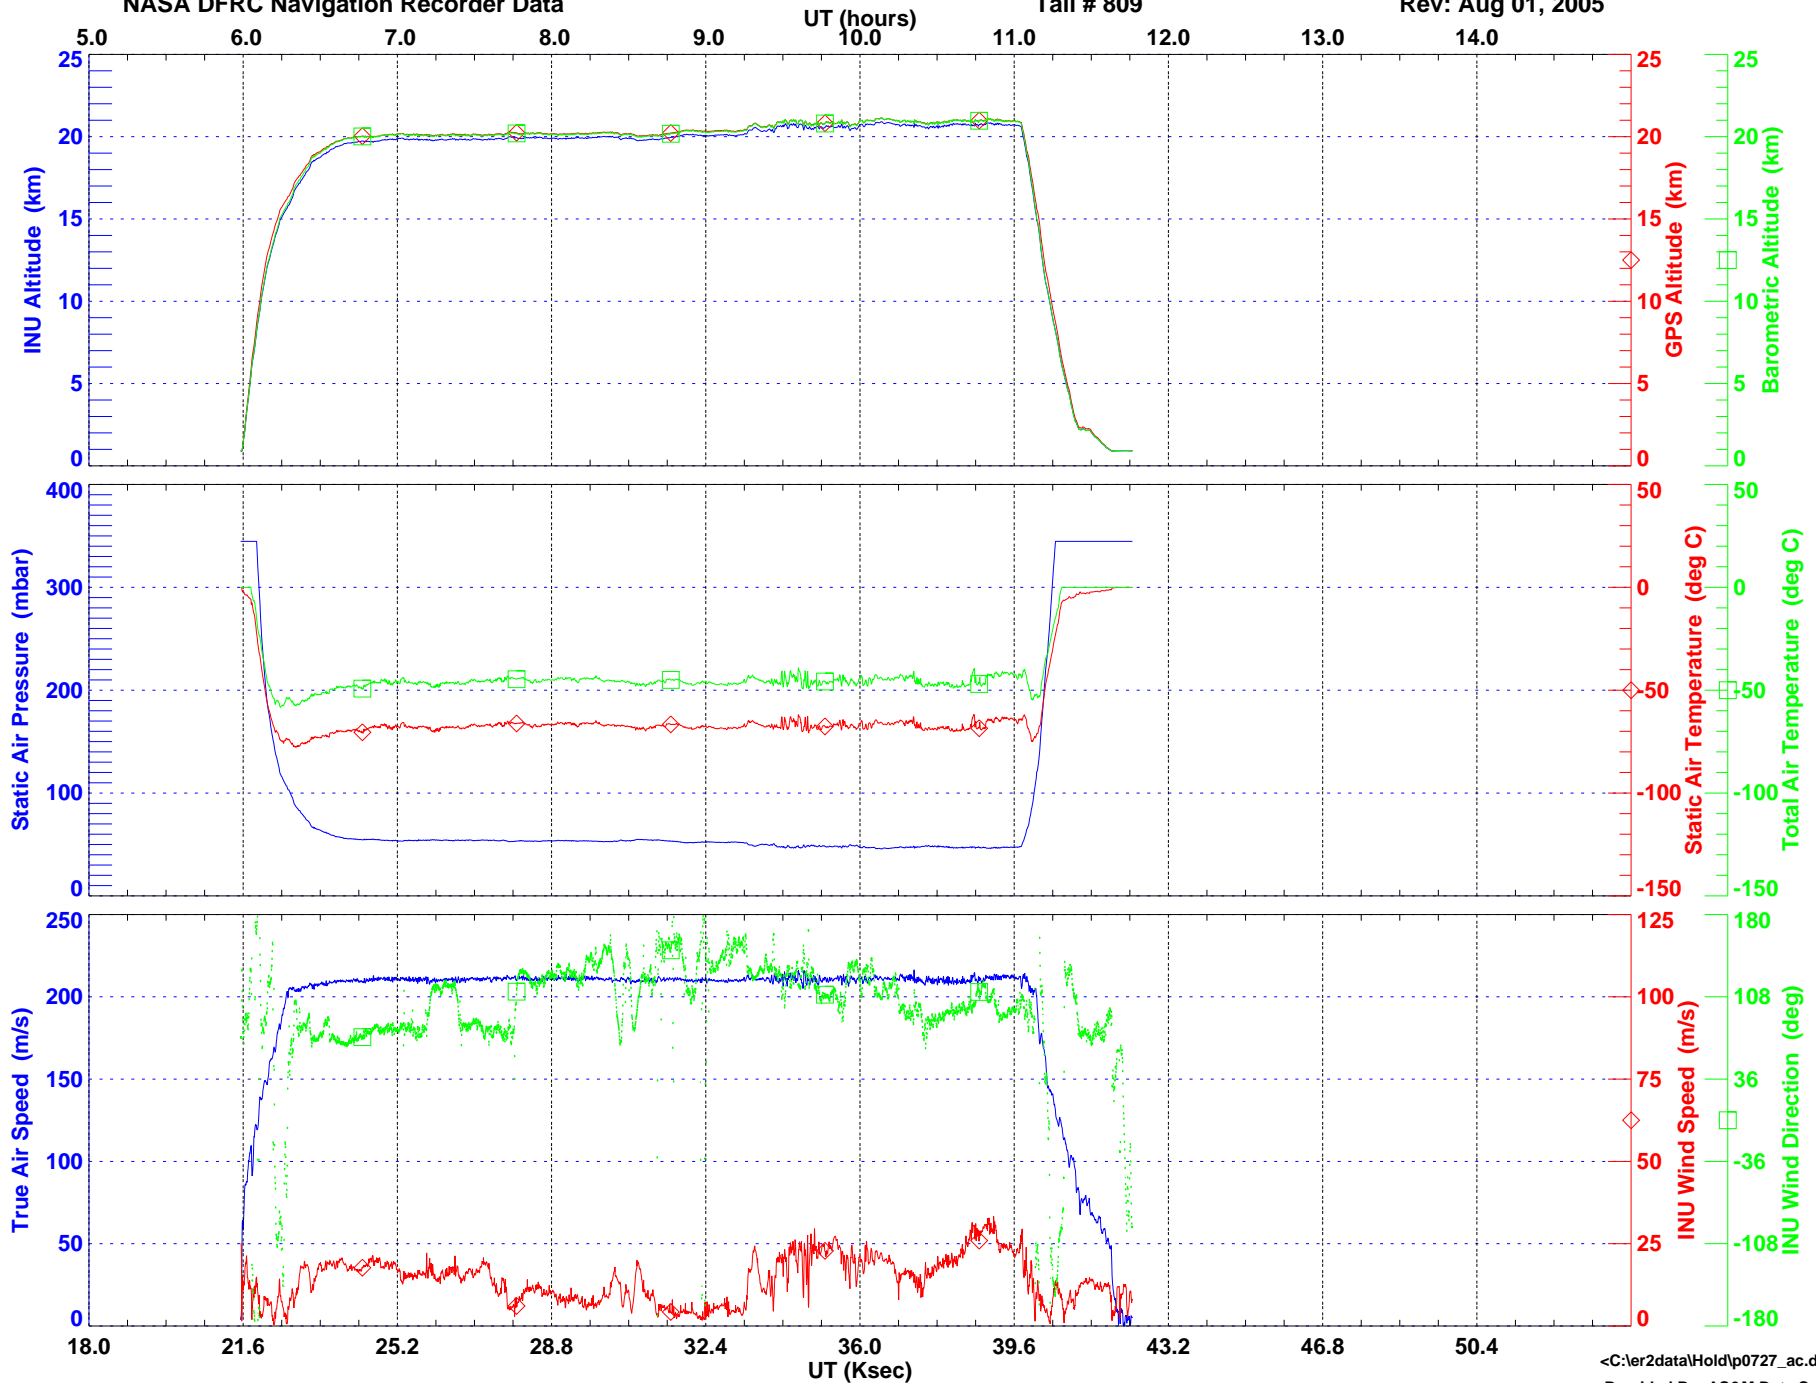

ER-2 State Parameters (5 second averaged)
NASA DFRC Navigation Recorder Data

Flight Date: Jul 27, 2005
Tail # 809

Sortie # 05-9035
Rev: Aug 01, 2005

ER-2 State Parameters (5 second averaged)
NASA DFRC Navigation Recorder Data

Flight Date: Jul 27, 2005
Tail # 809

Sortie # 05-9035
Rev: Aug 01, 2005

ER-2 State Parameters (5 second averaged)
NASA DFRC Navigation Recorder Data

Flight Date: Jul 27, 2005
Tail # 809

Sortie # 05-9035
Rev: Aug 01, 2005

ER-2 State Parameters (5 second averaged)
NASA DFRC Navigation Recorder Data

Flight Date: Jul 27, 2005
Tail # 809

Sortie # 05-9035
Rev: Aug 01, 2005

Provided By: AS&M Data Systems