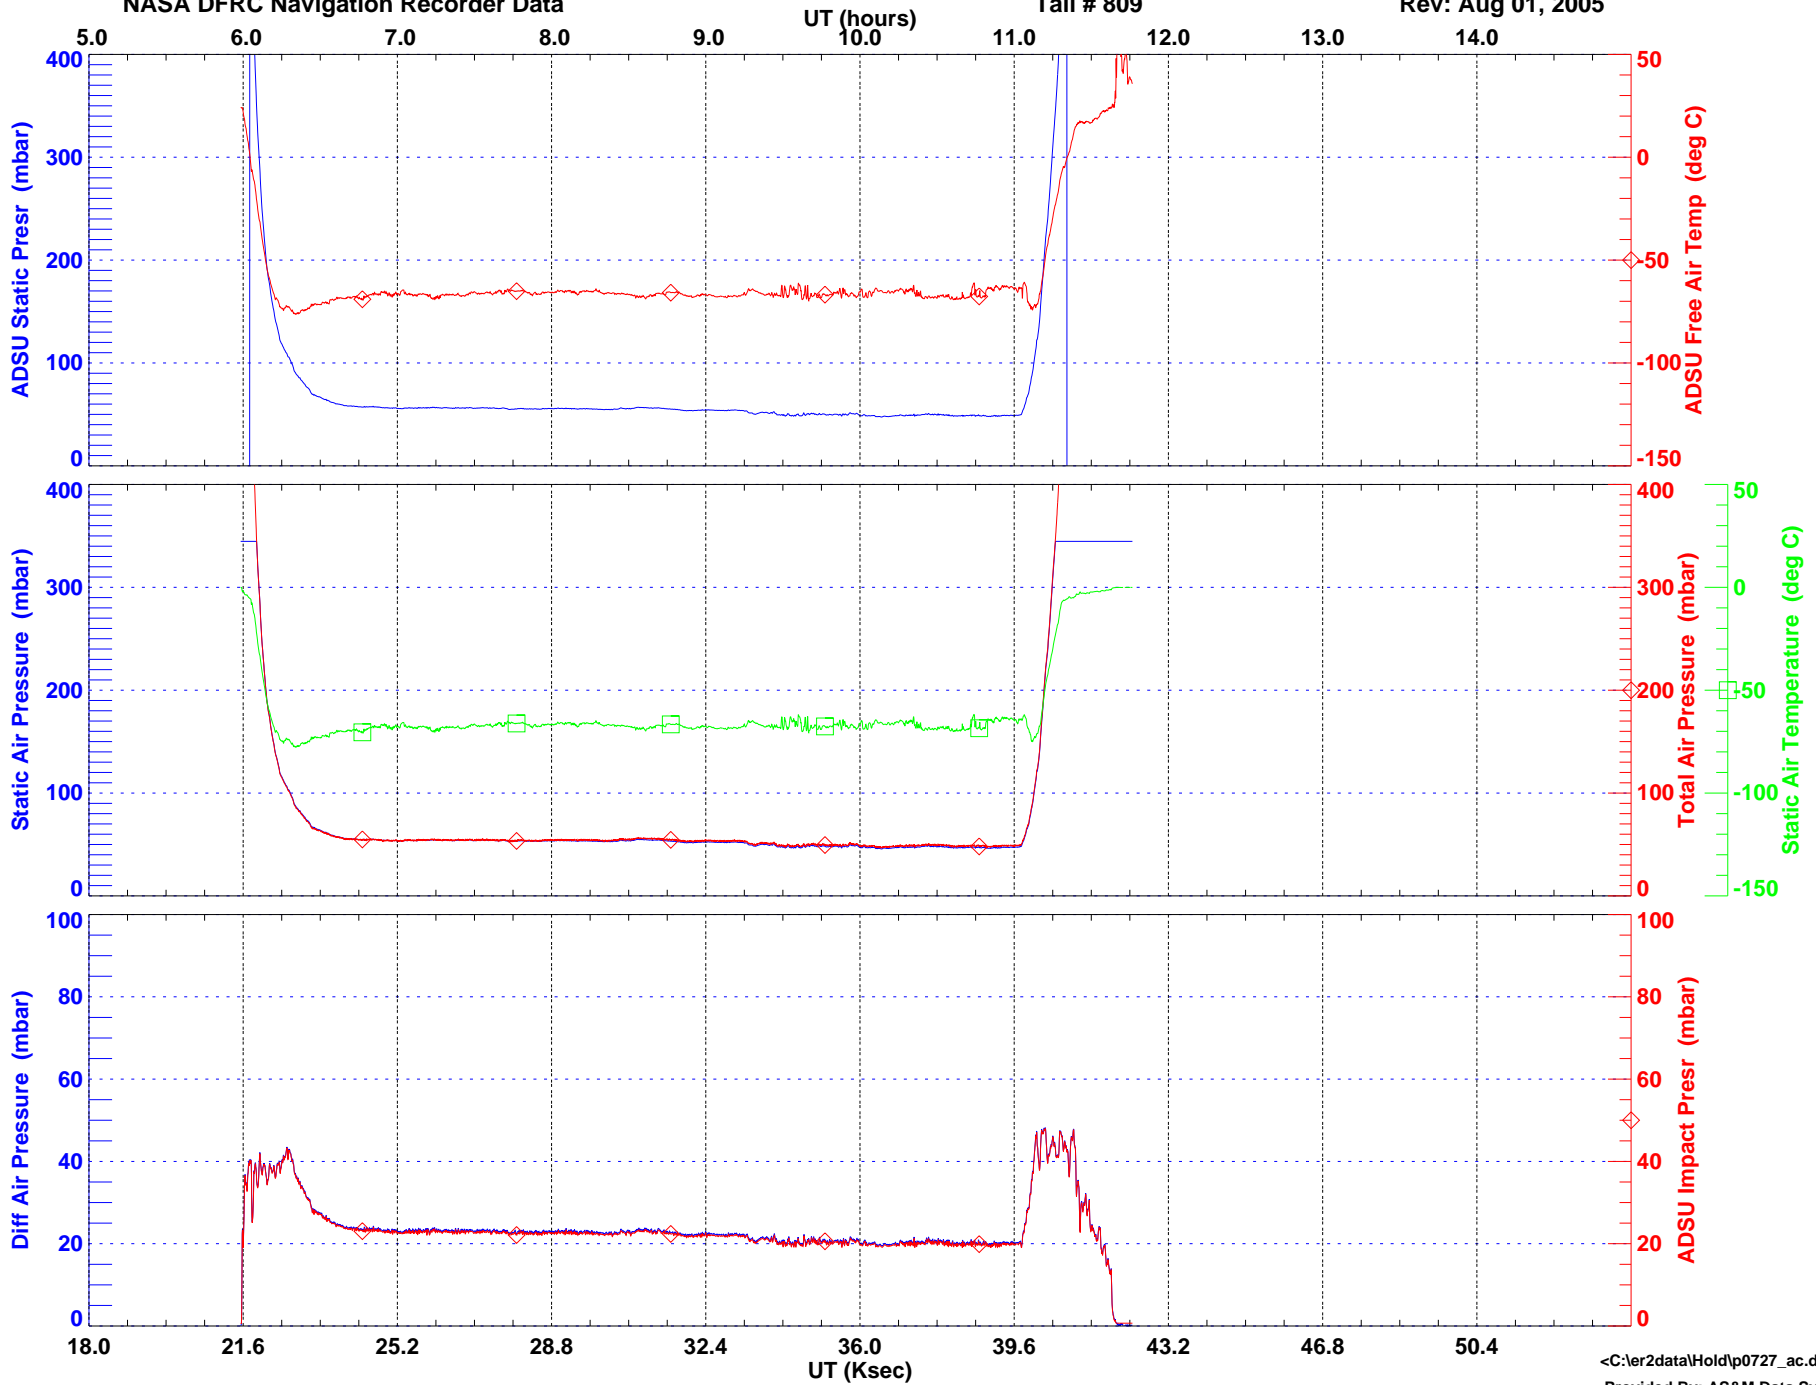

ER-2 State Parameters (5 second averaged)
NASA DFRC Navigation Recorder Data

Flight Date: Jul 27, 2005
Tail # 809

Sortie # 05-9035
Rev: Aug 01, 2005

ER-2 State Parameters (5 second averaged)
NASA DFRC Navigation Recorder Data

Flight Date: Jul 27, 2005
Tail # 809

Sortie # 05-9035
Rev: Aug 01, 2005

ER-2 State Parameters (5 second averaged)
NASA DFRC Navigation Recorder Data

Flight Date: Jul 27, 2005
Tail # 809

Sortie # 05-9035
Rev: Aug 01, 2005

ER-2 State Parameters (5 second averaged)
NASA DFRC Navigation Recorder Data

Flight Date: Jul 27, 2005
Tail # 809

Sortie # 05-9035
Rev: Aug 01, 2005

Provided By: AS&M Data Systems