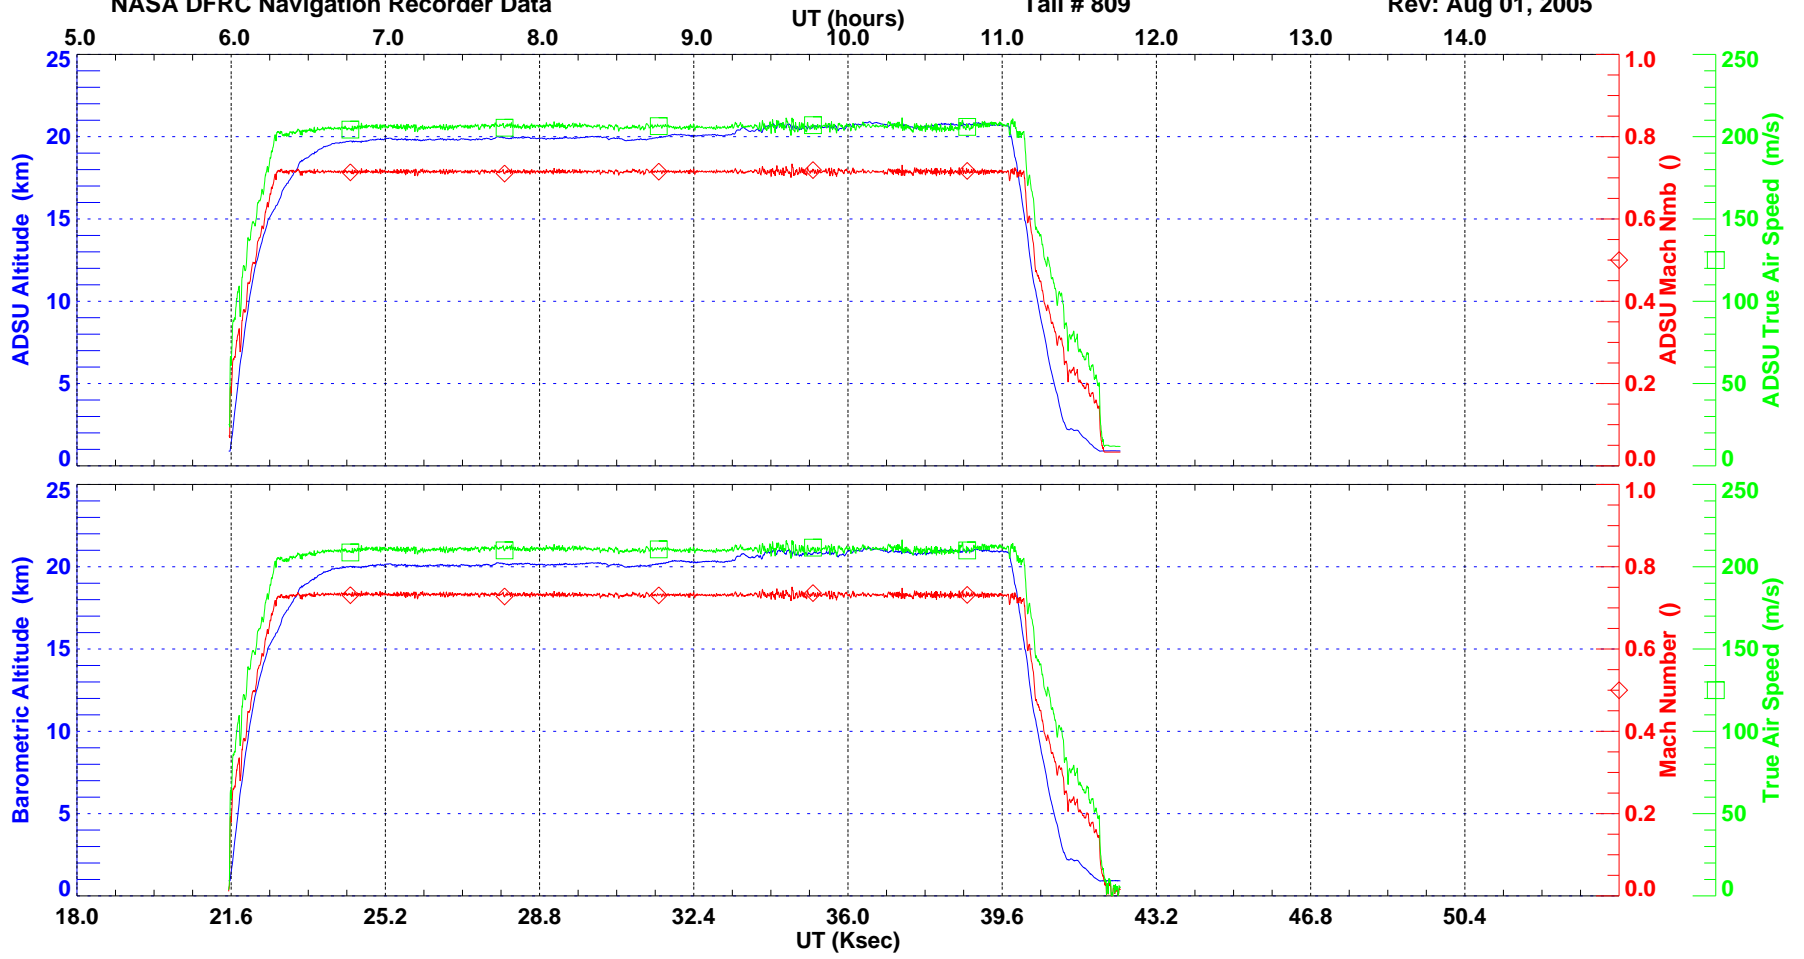

ER-2 State Parameters (5 second averaged)
NASA DFRC Navigation Recorder Data

Flight Date: Jul 27, 2005
Tail # 809

Sortie # 05-9035
Rev: Aug 01, 2005

ER-2 State Parameters (5 second averaged)
NASA DFRC Navigation Recorder Data

Flight Date: Jul 27, 2005
Tail # 809

Sortie # 05-9035
Rev: Aug 01, 2005

ER-2 State Parameters (5 second averaged)
NASA DFRC Navigation Recorder Data

Flight Date: Jul 27, 2005
Tail # 809

Sortie # 05-9035
Rev: Aug 01, 2005

ER-2 State Parameters (5 second averaged)
NASA DFRC Navigation Recorder Data

Flight Date: Jul 27, 2005
Tail # 809

Sortie # 05-9035
Rev: Aug 01, 2005

Provided By: AS&M Data Systems