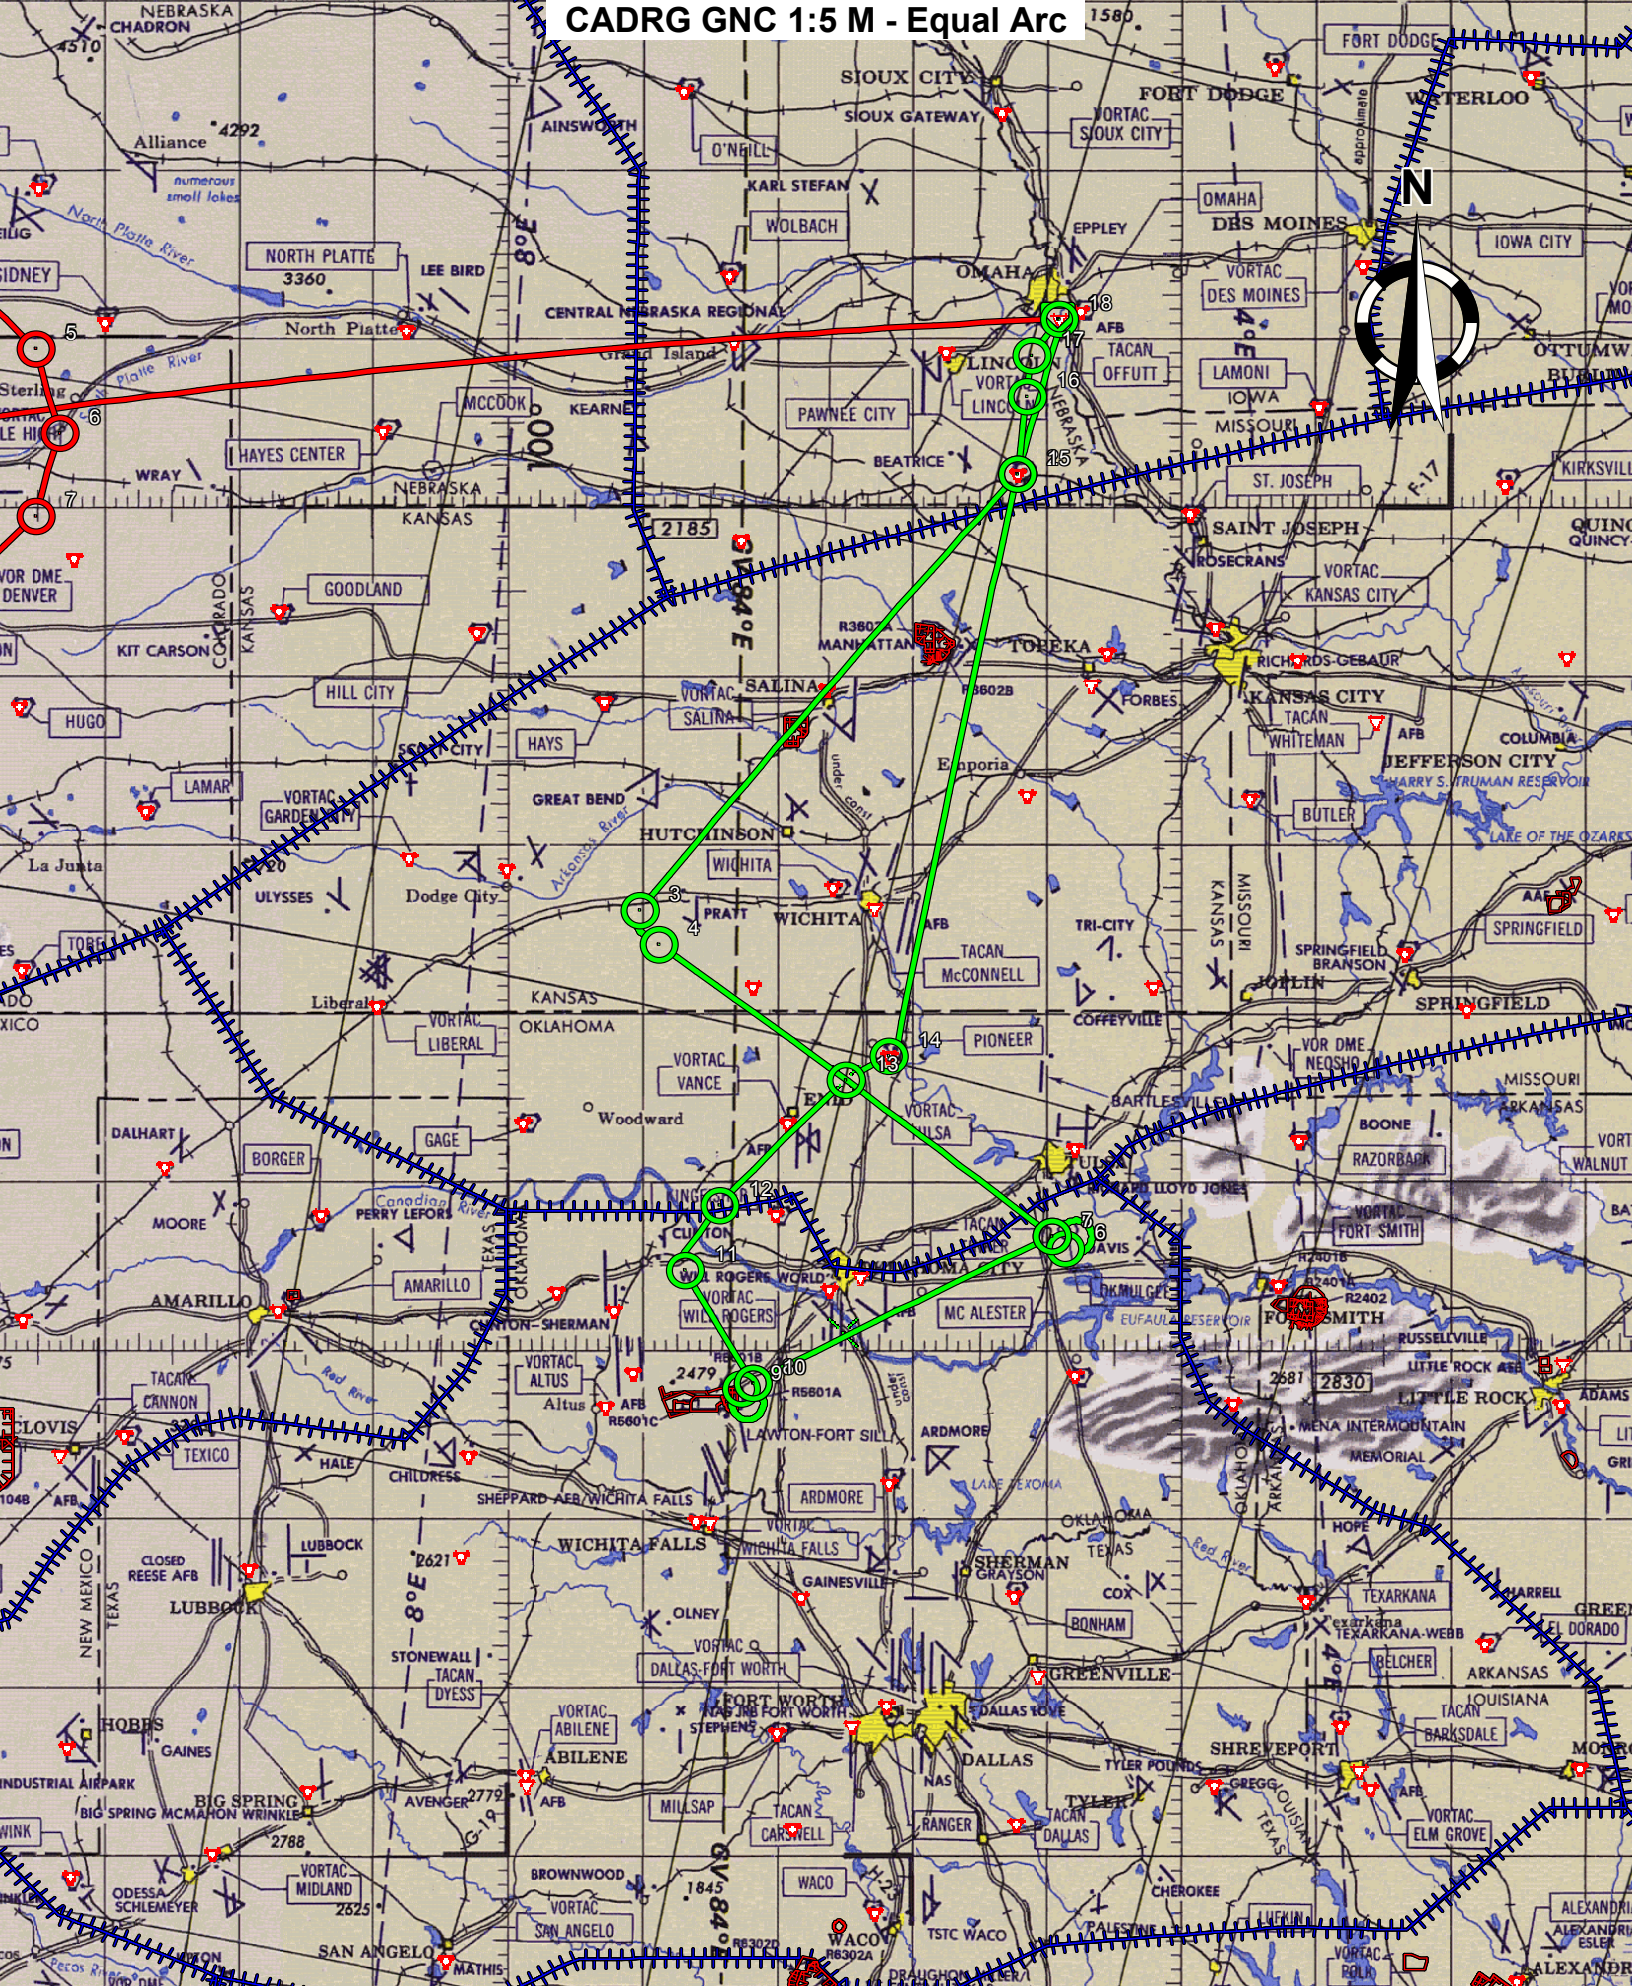

# CADRG GNC 1:5 M - Equal Arc

GNC 02, Ed 12, Jul 17 1997

GNC 08, Ed 10, Jan 15 1986

GNC 09, Ed 13, Apr 09 1990

Printed May 05 2011 11:33

DAFIF expired May 04 2011

CADRG current as of Feb 01 2010