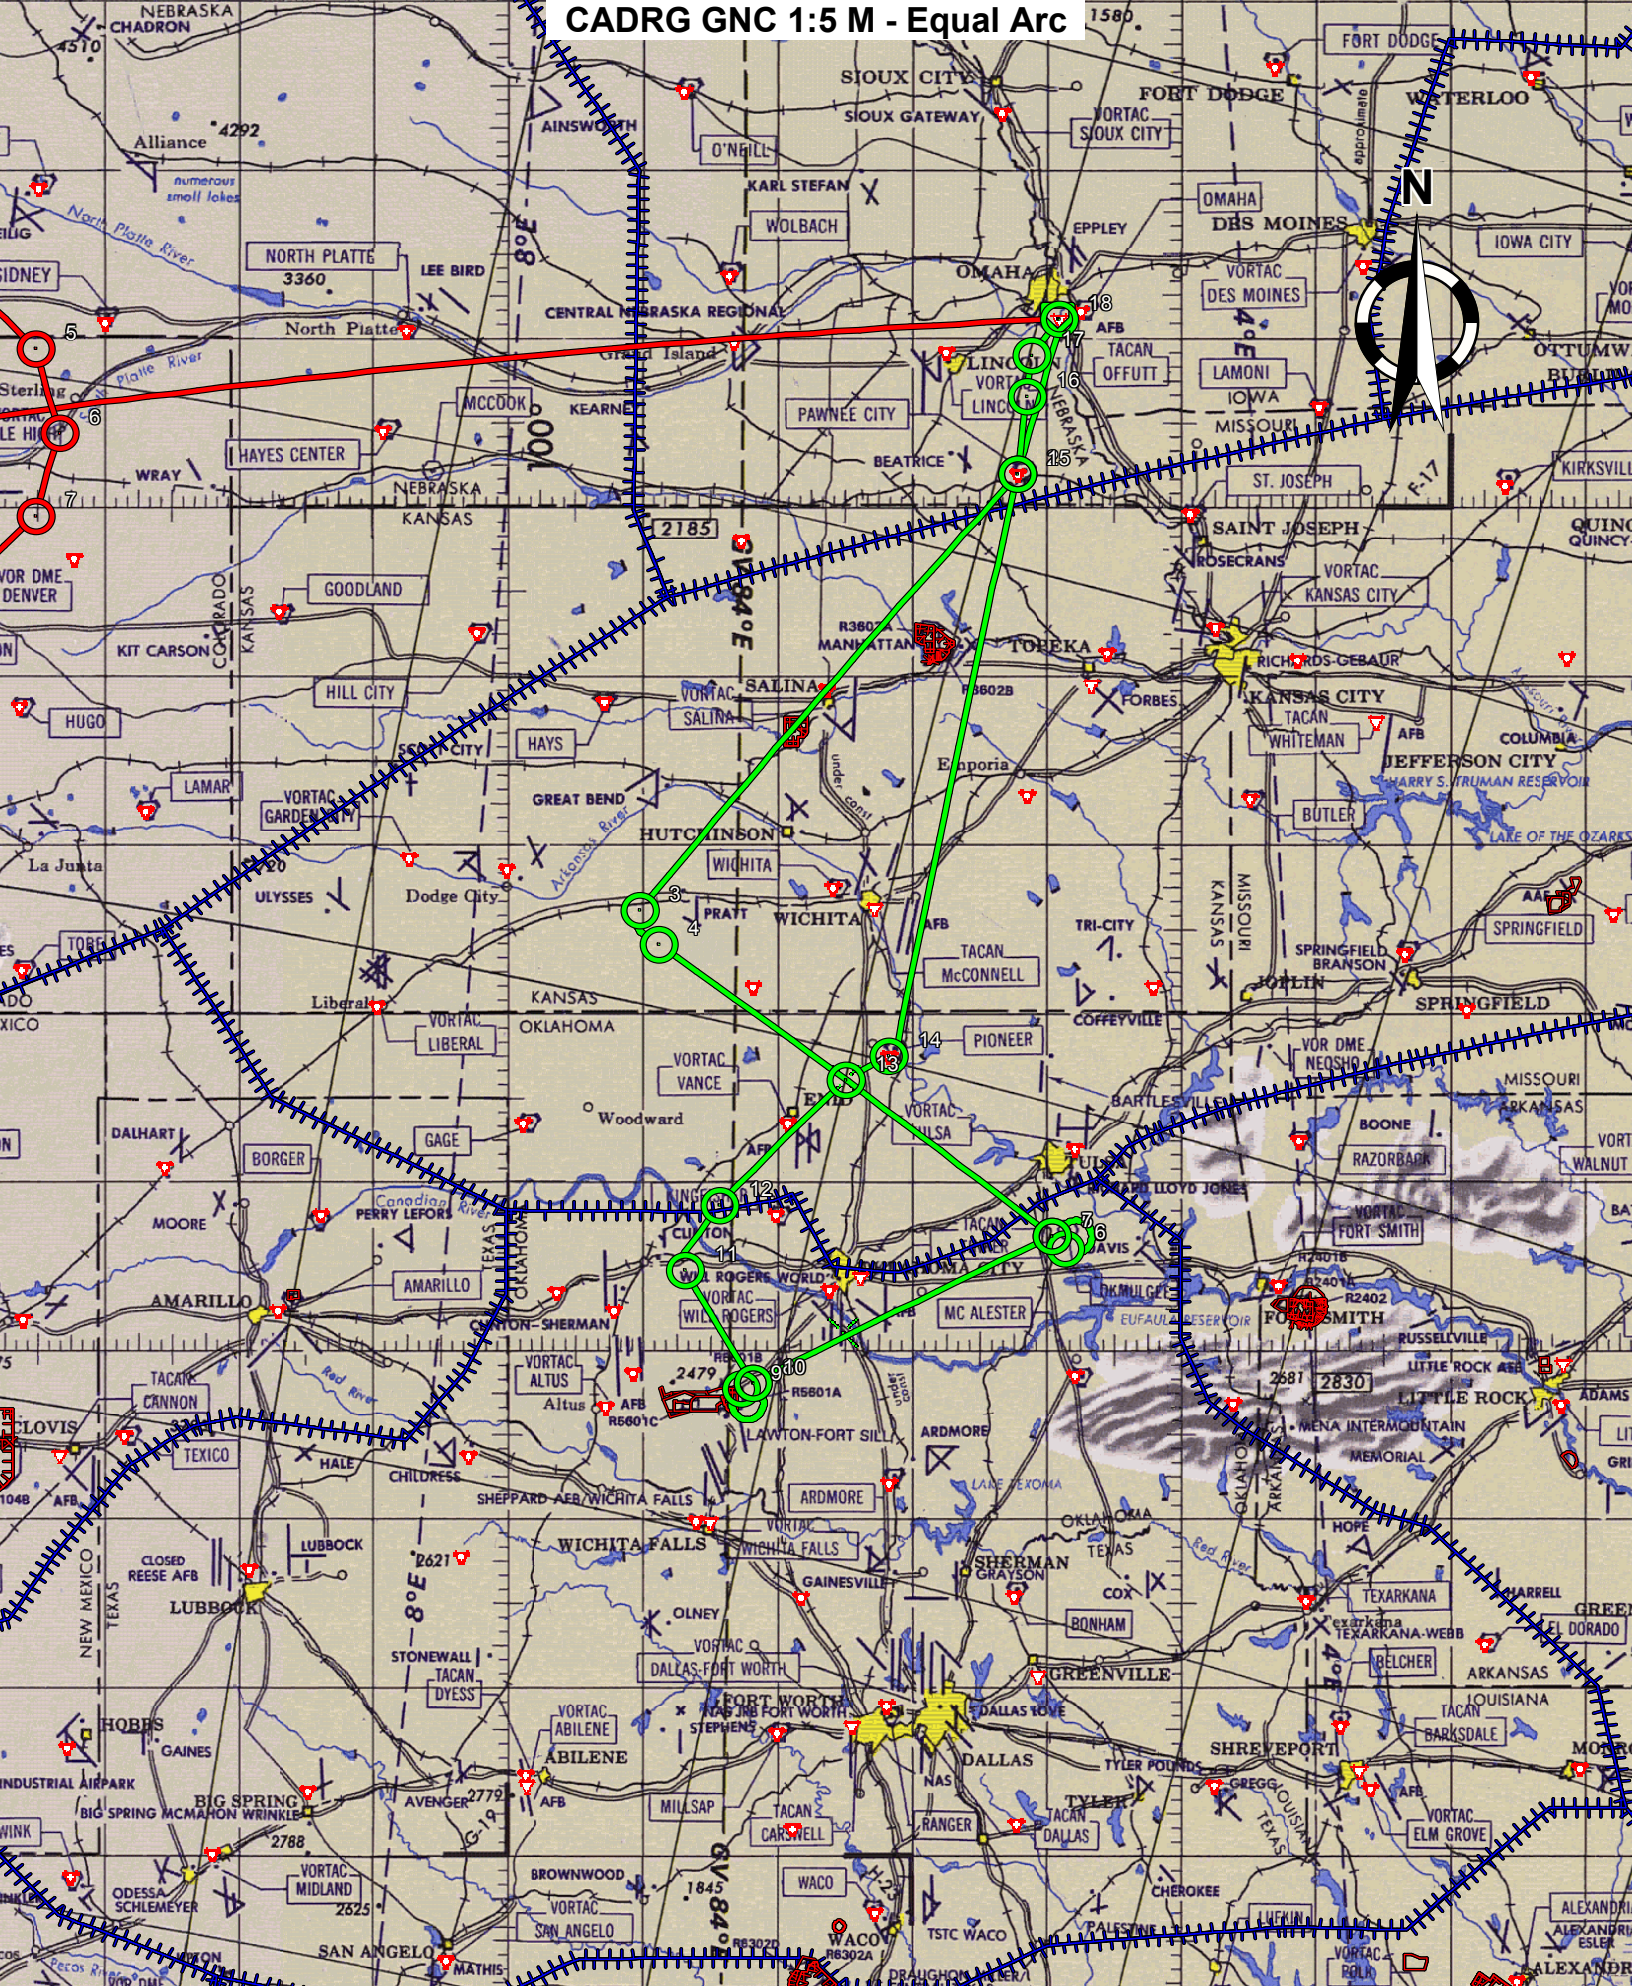

CADRG GNC 1:5 M - Equal Arc

GNC 02, Ed 12, Jul 17 1997

GNC 08, Ed 10, Jan 15 1986

GNC 09, Ed 13, Apr 09 1990

Printed May 05 2011 11:33

DAFIF expired May 04 2011

CADRG current as of Feb 01 2010