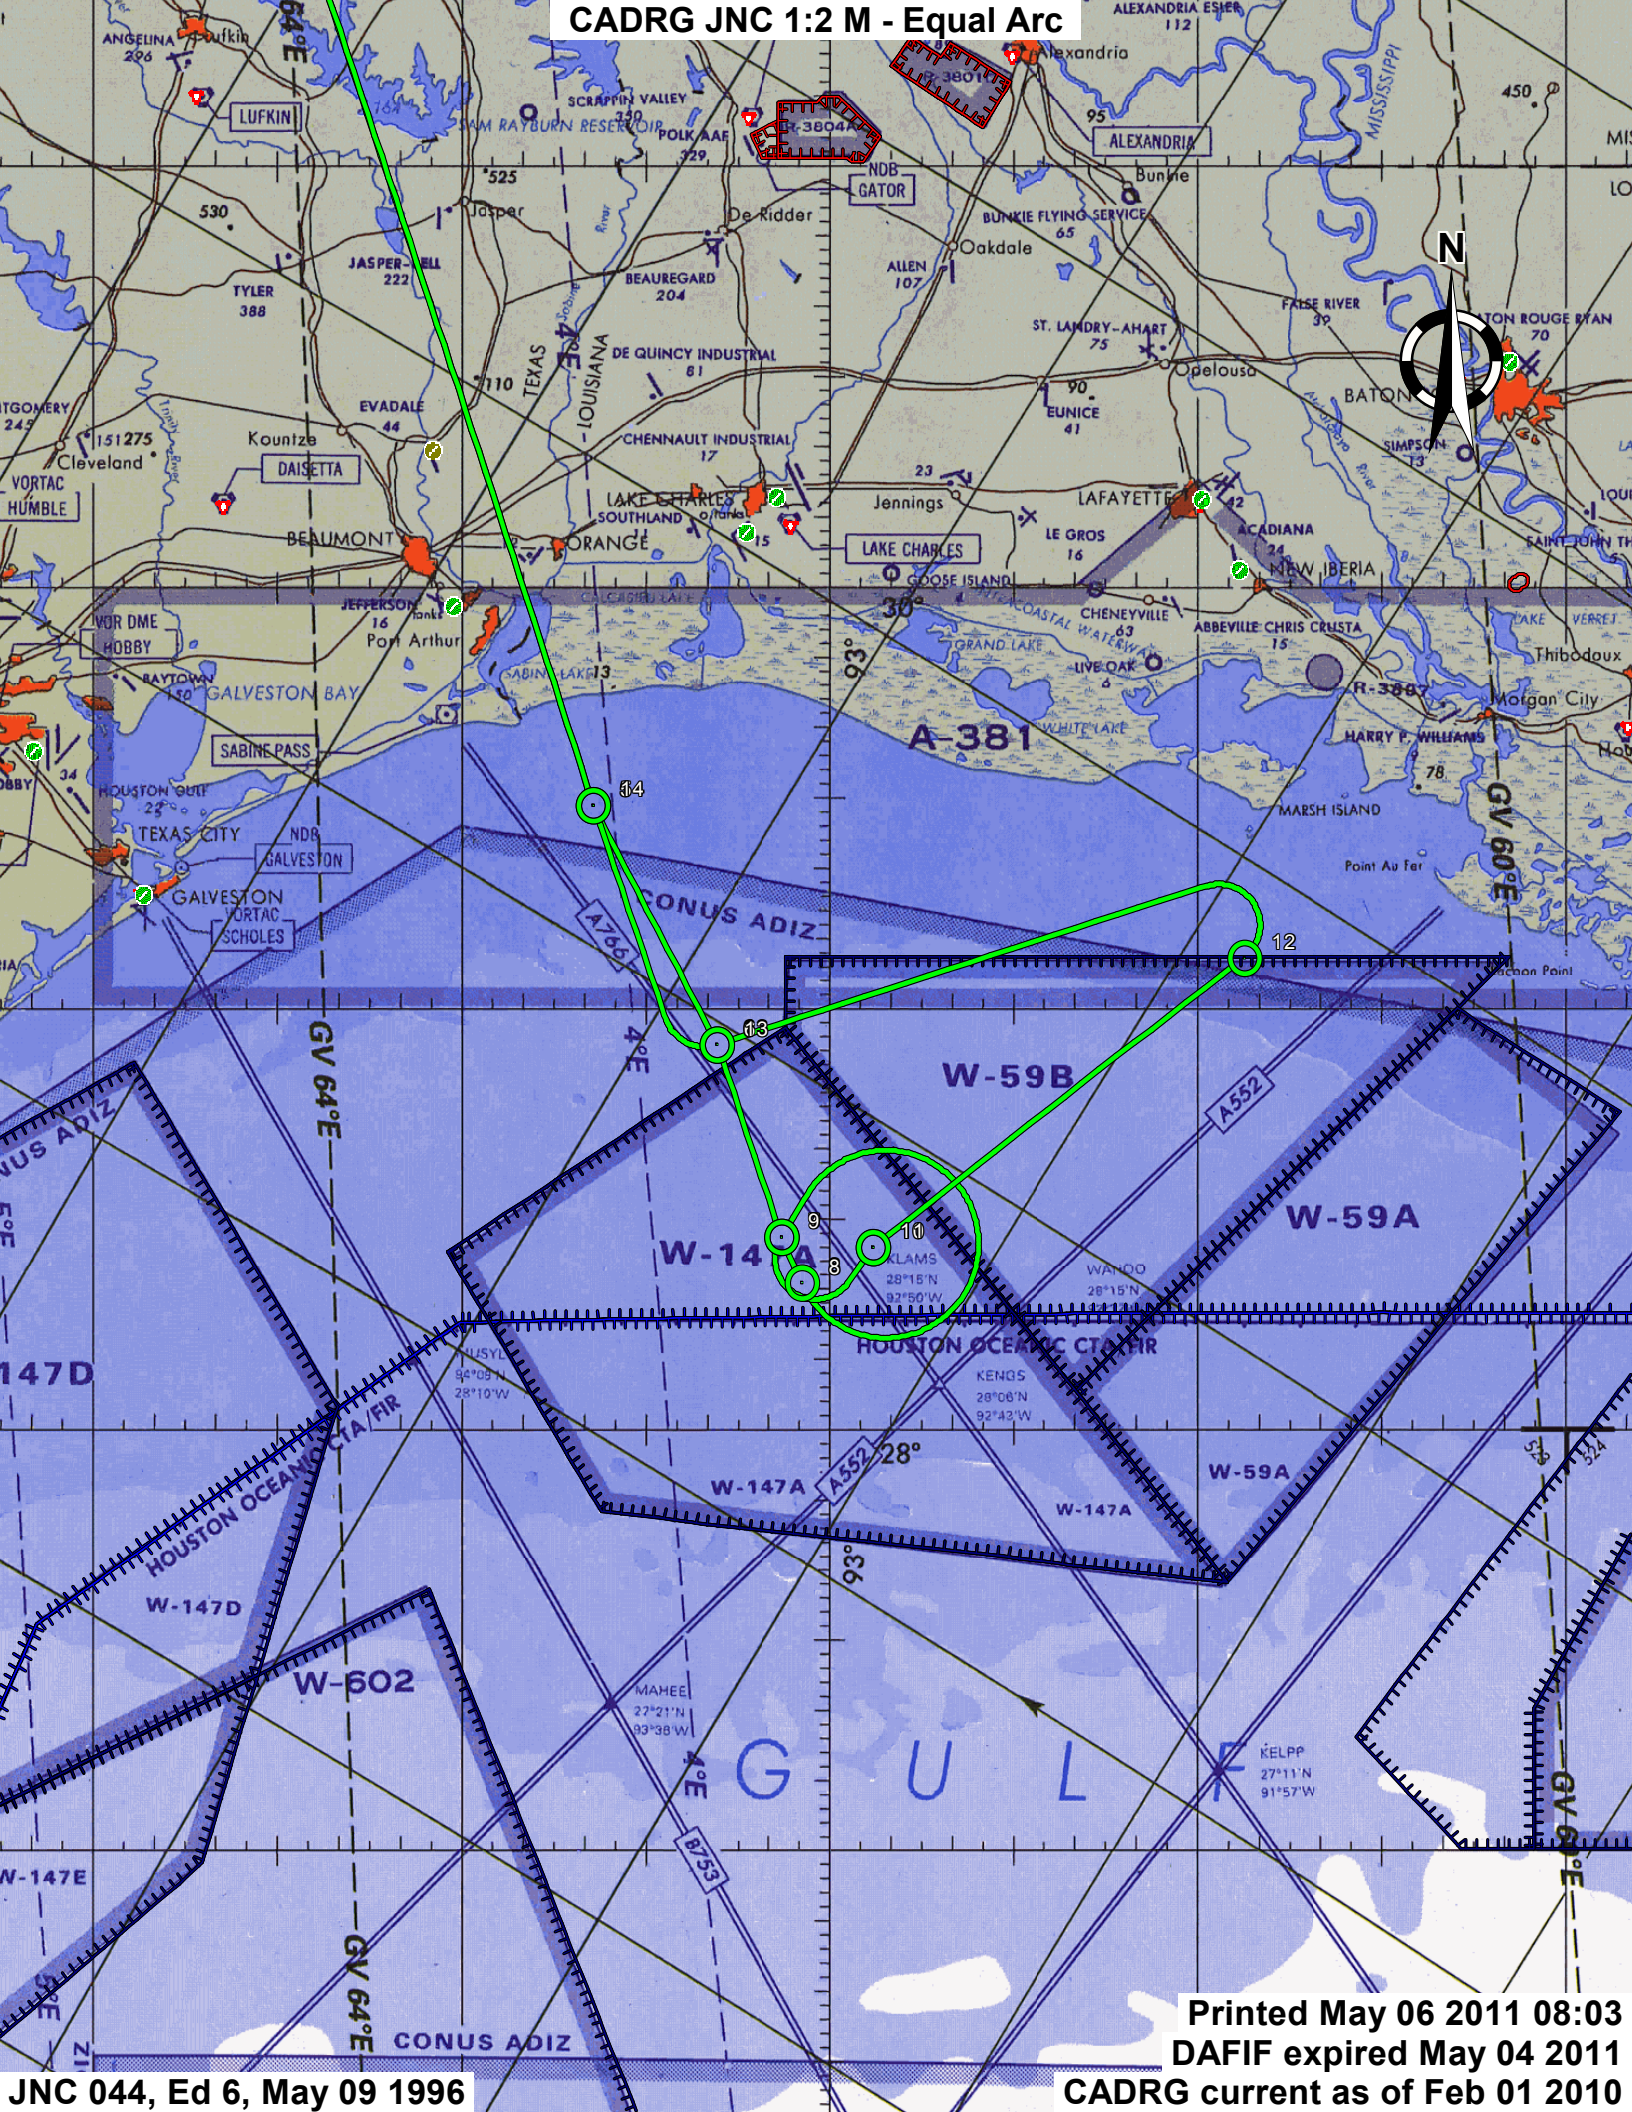

# CADRG JNC 1:2 M - Equal Arc

Printed May 06 2011 08:03

DAFIF expired May 04 2011

CADRG current as of Feb 01 2010

JNC 044, Ed 6, May 09 1996