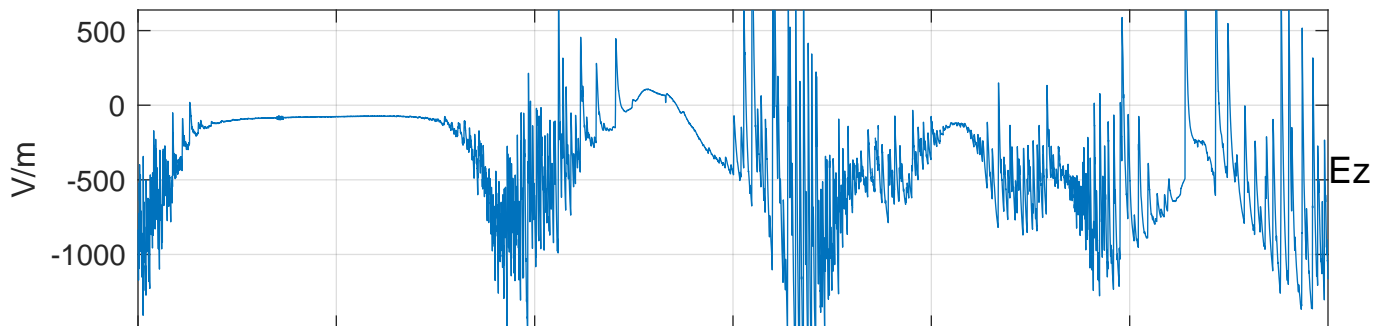

### GLMCALVAL aircraft\_E45\_matrix Electric Field

start index:107571, end index:143570

21:30 21:40 21:50 22:00 22:10 22:20  
21-Mar-2017 21:30:00