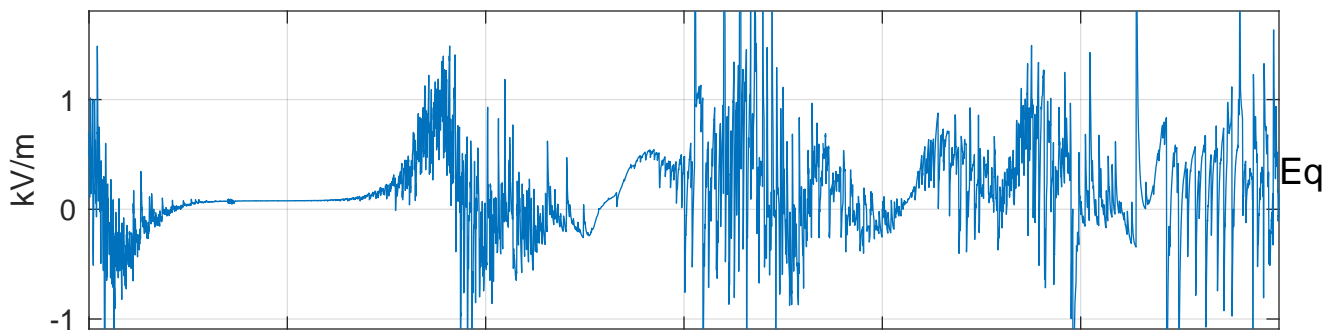

### GLMCALVAL aircraft\_E45\_matrix Electric Field

start index:107571, end index:143570

21:30 21:40 21:50 22:00 22:10 22:20  
21-Mar-2017 21:30:00