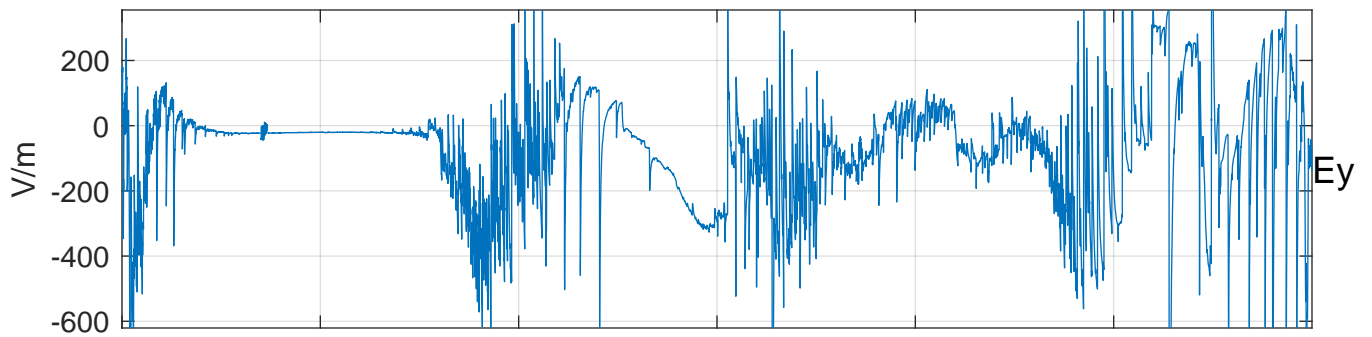

### GLMCALVAL aircraft\_E45\_matrix Electric Field

start index:107571, end index:143570

21:30 21:40 21:50 22:00 22:10 22:20  
21-Mar-2017 21:30:00