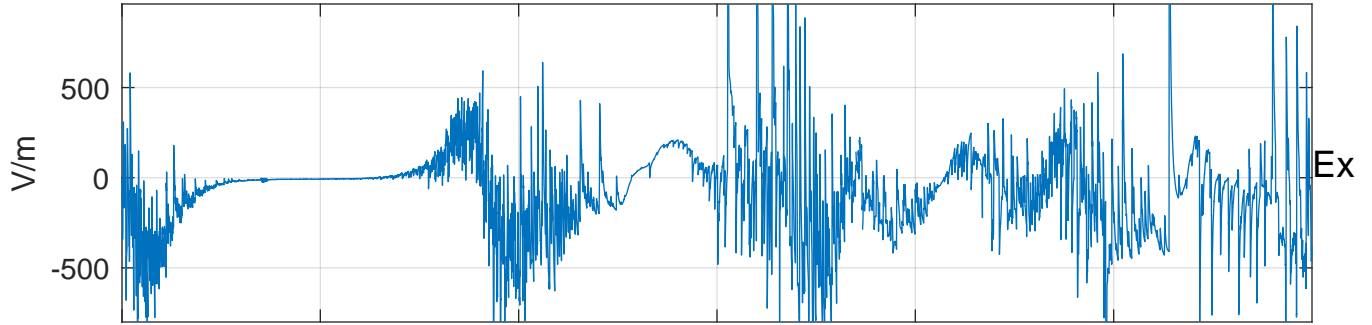

### GLMCALVAL aircraft\_E45\_matrix Electric Field

start index:107571, end index:143570

21:30 21:40 21:50 22:00 22:10 22:20  
21-Mar-2017 21:30:00