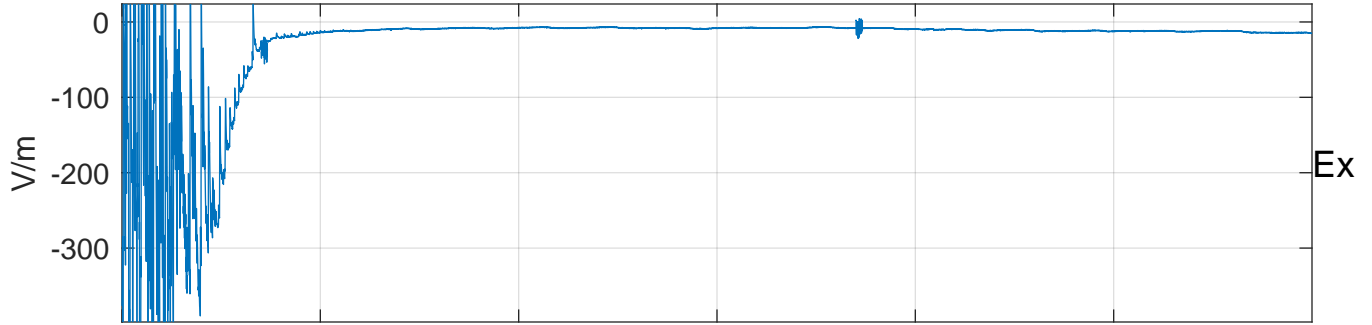

GLMCALVAL aircraft_E45_matrix Electric Field

start index:143571, end index:179570

22:30 22:40 22:50 23:00 23:10 23:20

21-Mar-2017 22:30:00