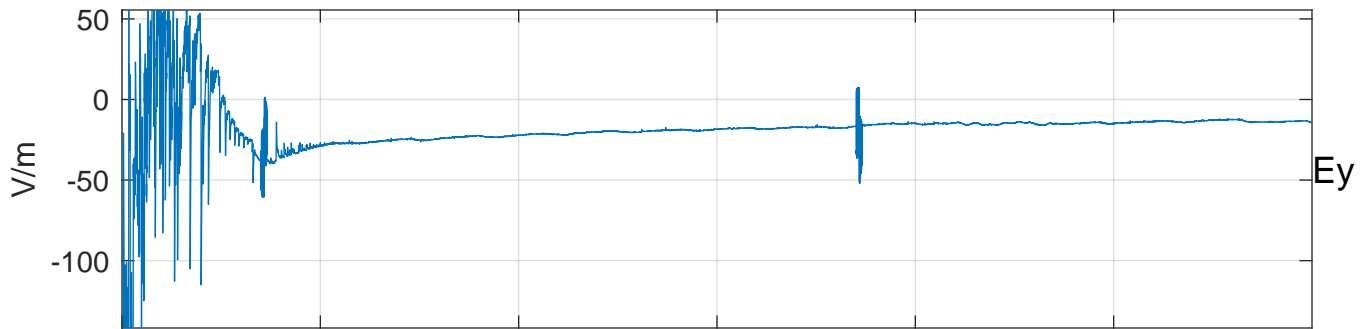

GLMCALVAL aircraft_E45_matrix Electric Field

start index:143571, end index:179570

22:30 22:40 22:50 23:00 23:10 23:20

21-Mar-2017 22:30:00