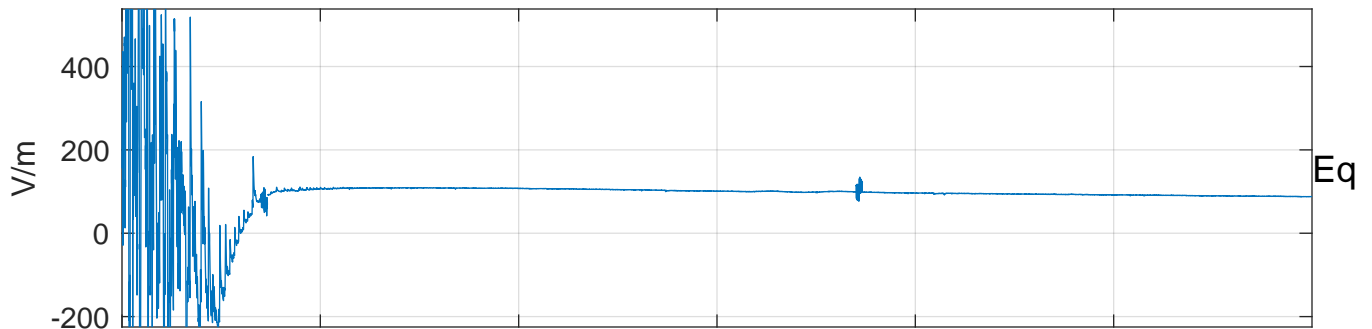

GLMCALVAL aircraft_E45_matrix Electric Field

start index:143571, end index:179570

22:30 22:40 22:50 23:00 23:10 23:20

21-Mar-2017 22:30:00