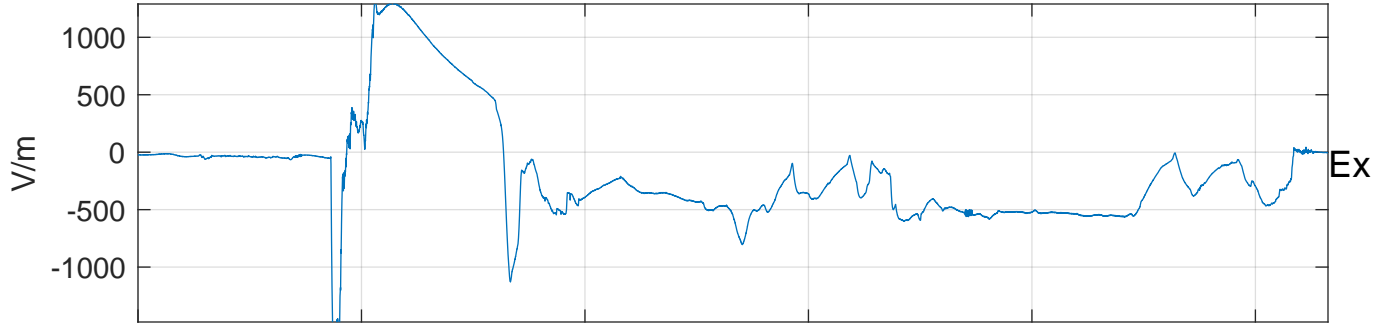

GLMCALVAL aircraft_E45_matrix Electric Field

start index:215571, end index:247519

00:30 00:40 00:50 01:00 01:10 01:20

22-Mar-2017 00:30:00