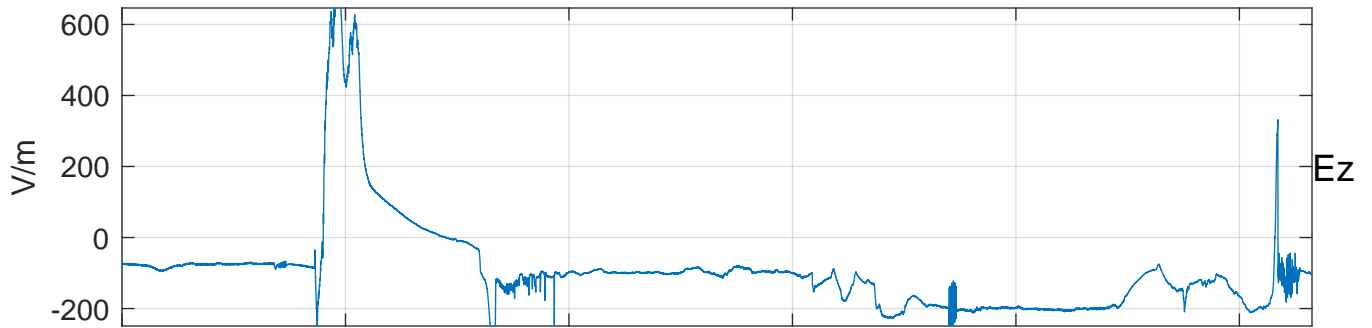

GLMCALVAL aircraft_E45_matrix Electric Field

start index:215571, end index:247519

00:30 00:40 00:50 01:00 01:10 01:20

22-Mar-2017 00:30:00