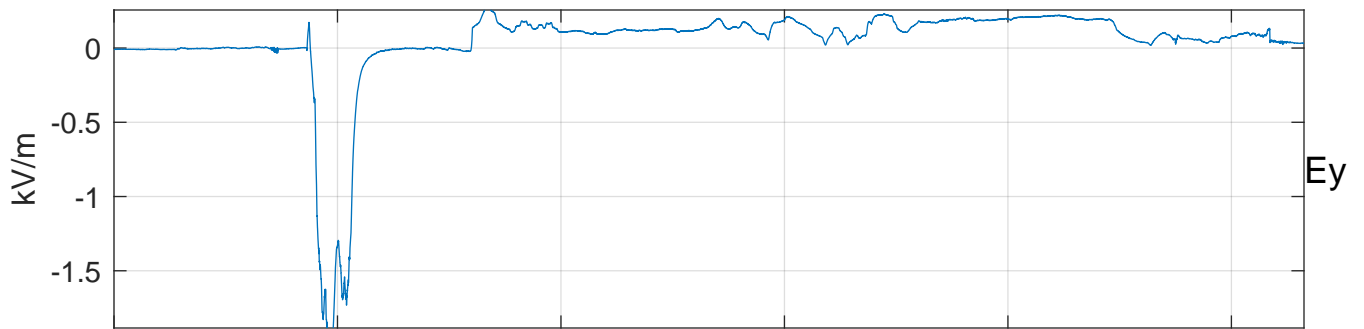

GLMCALVAL aircraft_E45_matrix Electric Field

start index:215571, end index:247519

00:30 00:40 00:50 01:00 01:10 01:20

22-Mar-2017 00:30:00