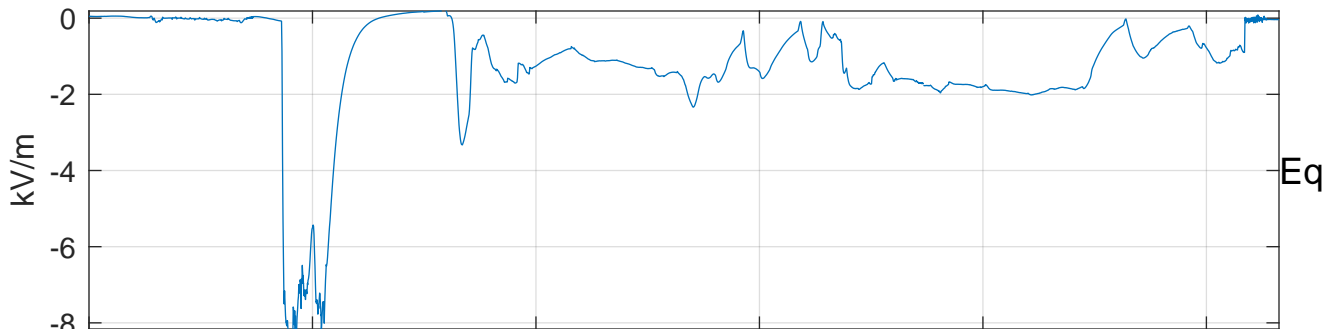

GLMCALVAL aircraft_E45_matrix Electric Field

start index:215571, end index:247519

00:30 00:40 00:50 01:00 01:10 01:20

22-Mar-2017 00:30:00