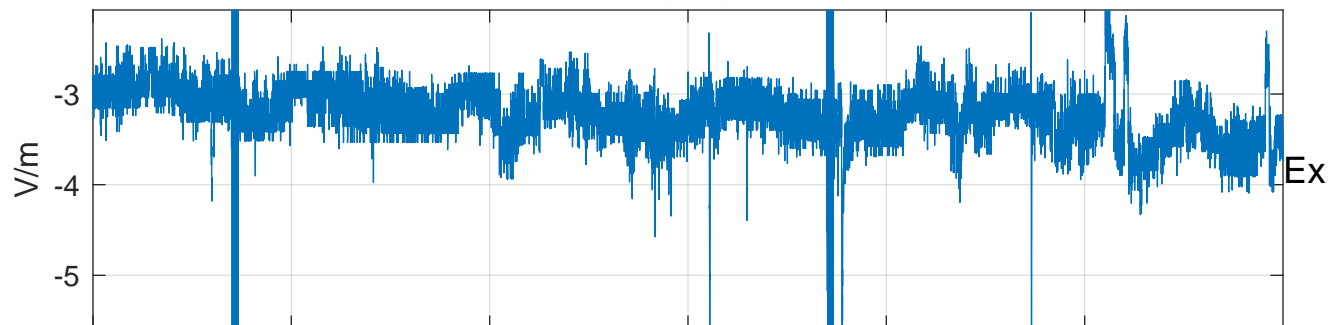

GLMCALVAL aircraft_E4_matrix Electric Field

start index:31181, end index:67180

23-Mar-2017 18:00:00