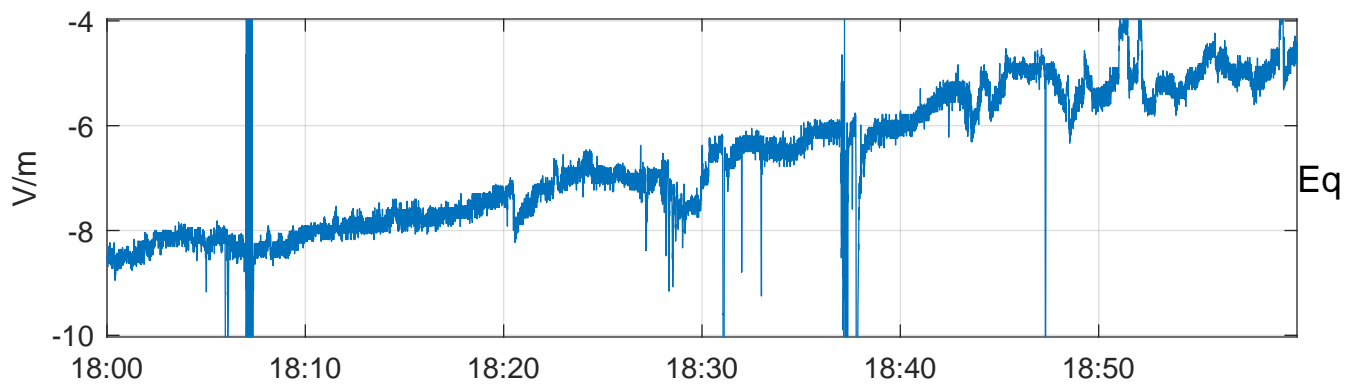

GLMCALVAL aircraft_E4_matrix Electric Field

start index:31181, end index:67180

23-Mar-2017 18:00:00