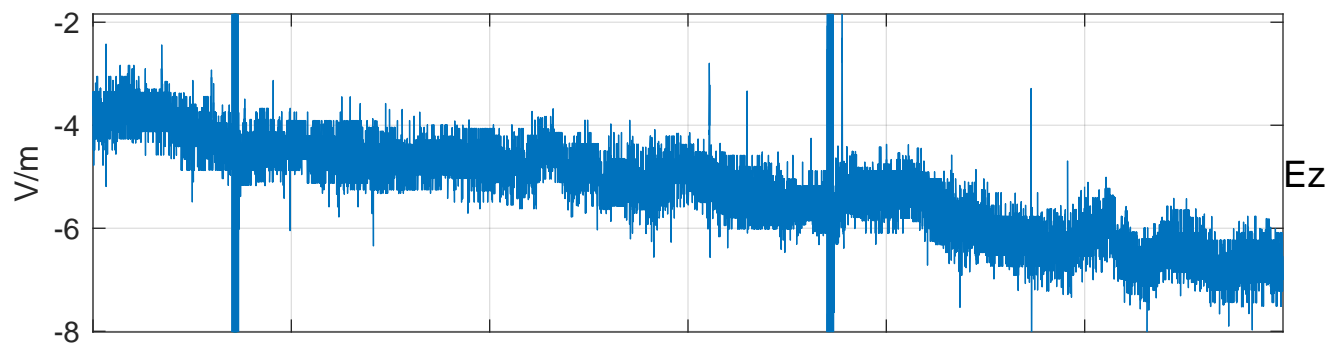

GLMCALVAL aircraft_E4_matrix Electric Field

start index:31181, end index:67180

23-Mar-2017 18:00:00