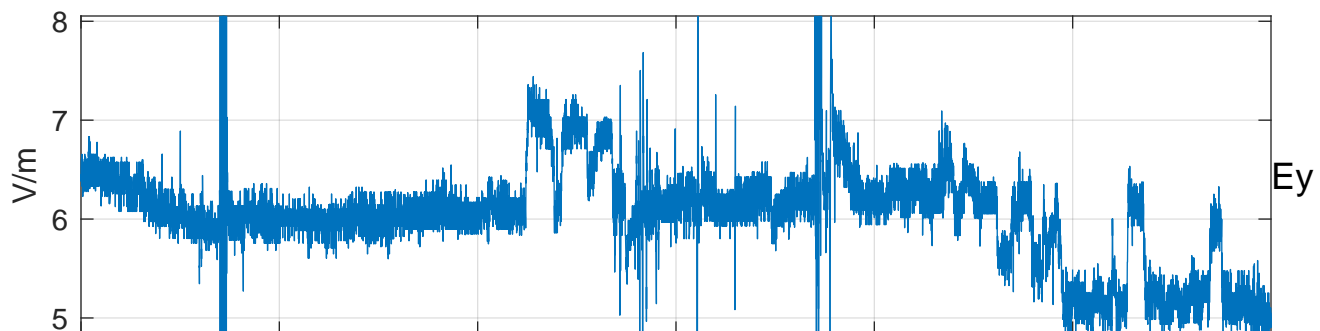

GLMCALVAL aircraft_E4_matrix Electric Field

start index:31181, end index:67180

23-Mar-2017 18:00:00