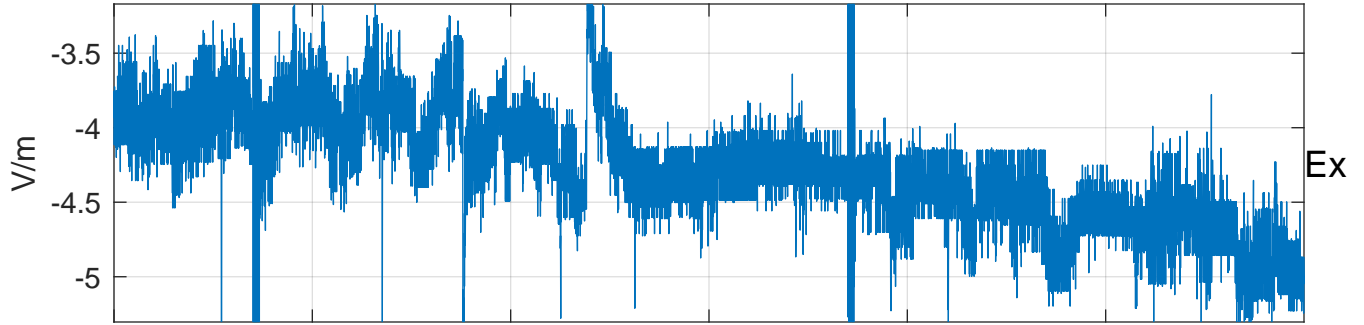

GLMCALVAL aircraft_E4_matrix Electric Field

start index:103181, end index:139180

20:00 20:10 20:20 20:30 20:40 20:50

23-Mar-2017 20:00:00