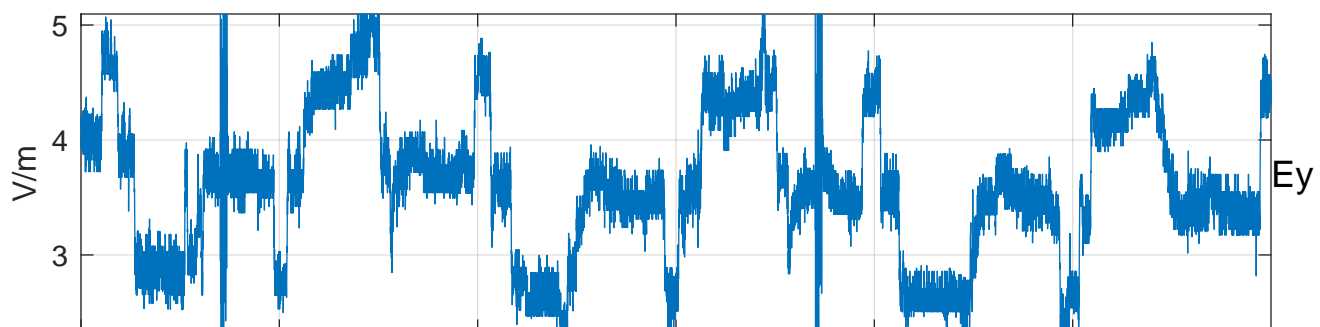

GLMCALVAL aircraft_E4_matrix Electric Field

start index:139181, end index:175180

21:00 21:10 21:20 21:30 21:40 21:50

23-Mar-2017 21:00:00