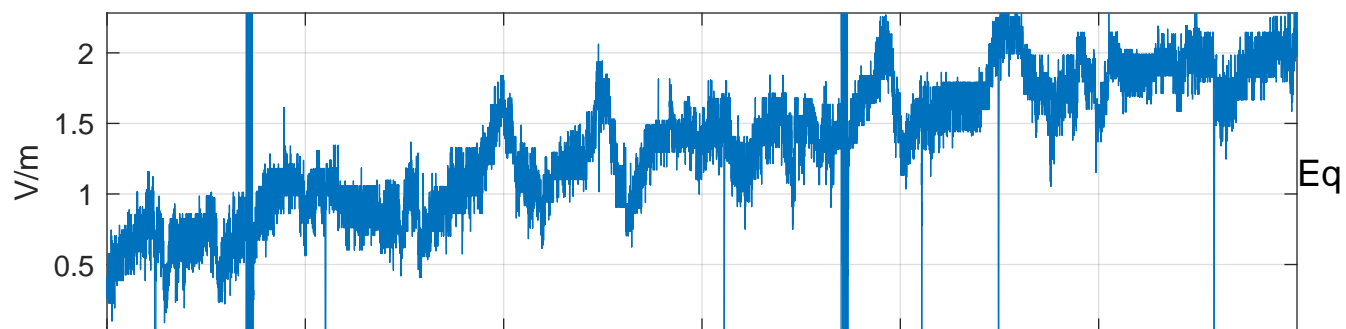

GLMCALVAL aircraft_E4_matrix Electric Field

start index:139181, end index:175180

21:00 21:10 21:20 21:30 21:40 21:50

23-Mar-2017 21:00:00