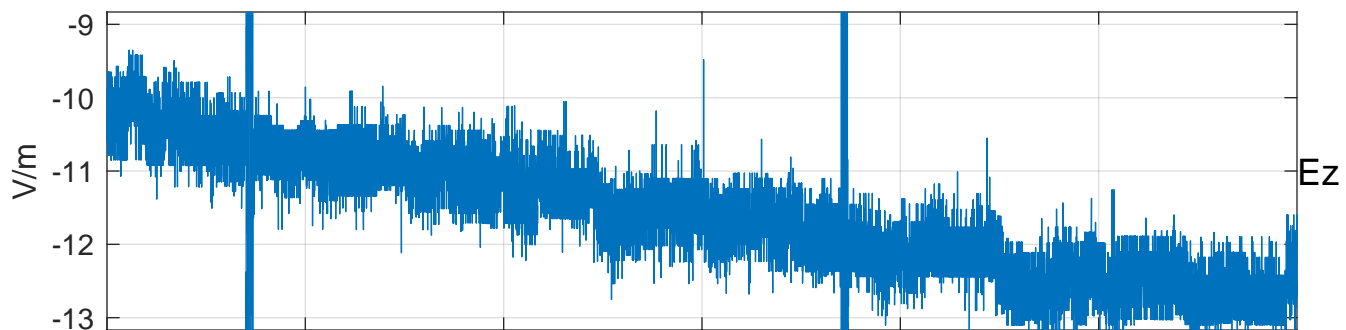

GLMCALVAL aircraft_E4_matrix Electric Field

start index:139181, end index:175180

21:00 21:10 21:20 21:30 21:40 21:50

23-Mar-2017 21:00:00