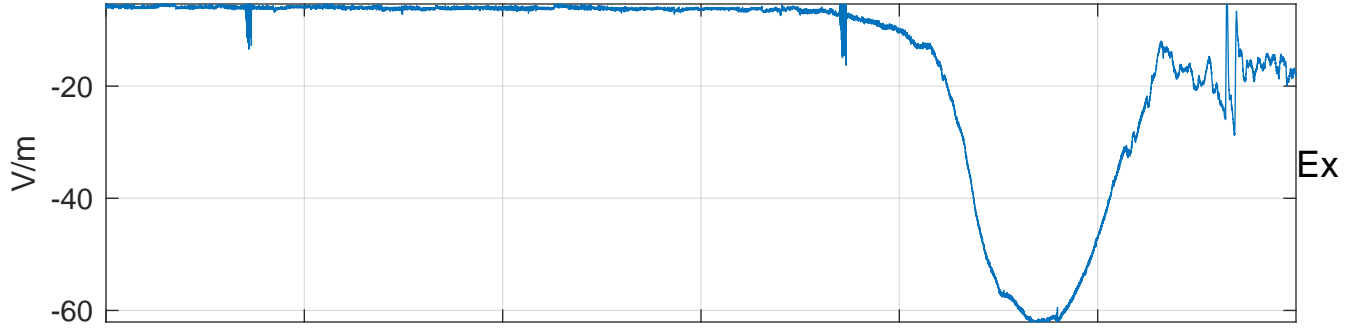

GLMCALVAL aircraft_E4_matrix Electric Field

start index:175181, end index:211180

23-Mar-2017 22:00:00