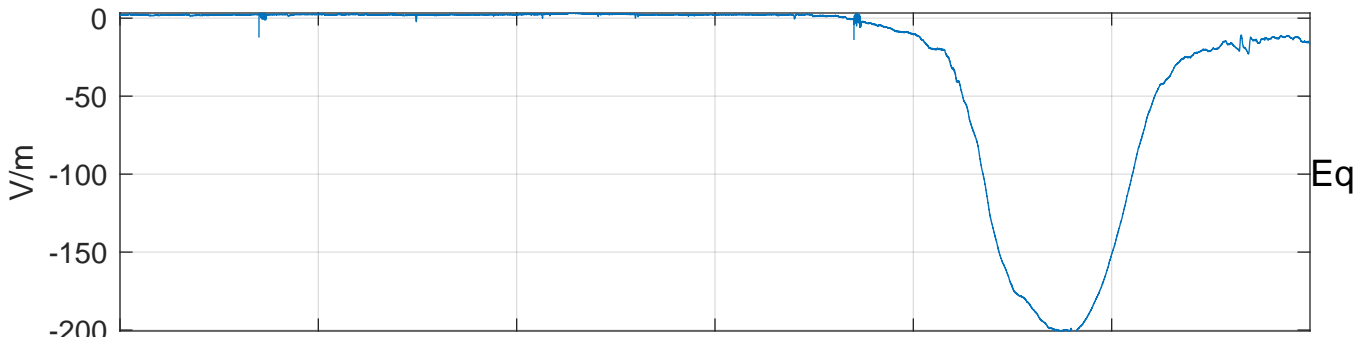

GLMCALVAL aircraft_E4_matrix Electric Field

start index:175181, end index:211180

23-Mar-2017 22:00:00