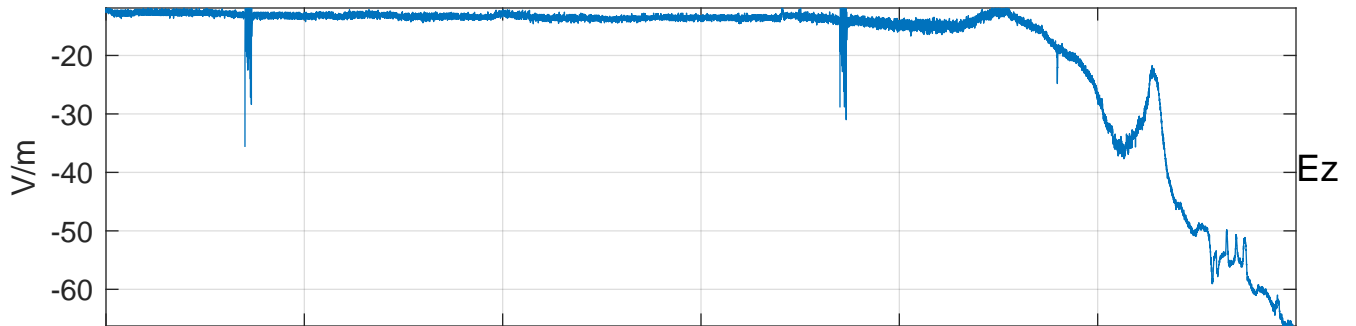

GLMCALVAL aircraft_E4_matrix Electric Field

start index:175181, end index:211180

23-Mar-2017 22:00:00