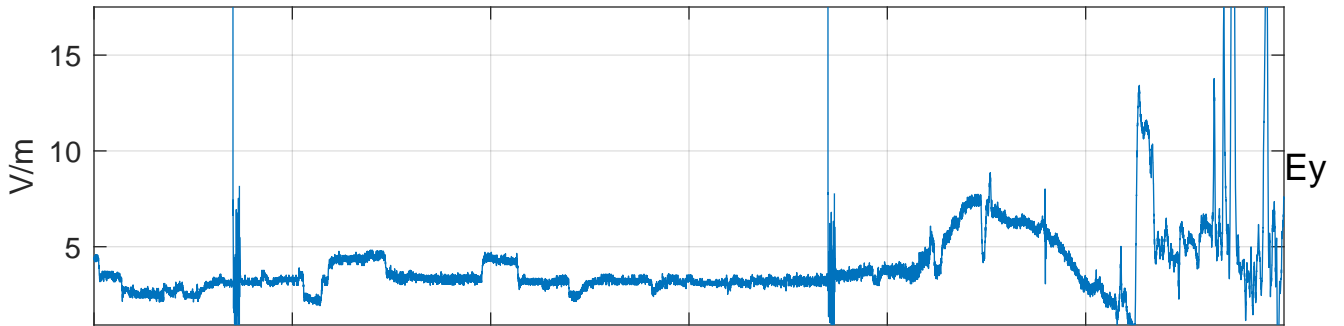

GLMCALVAL aircraft_E4_matrix Electric Field

start index:175181, end index:211180

23-Mar-2017 22:00:00