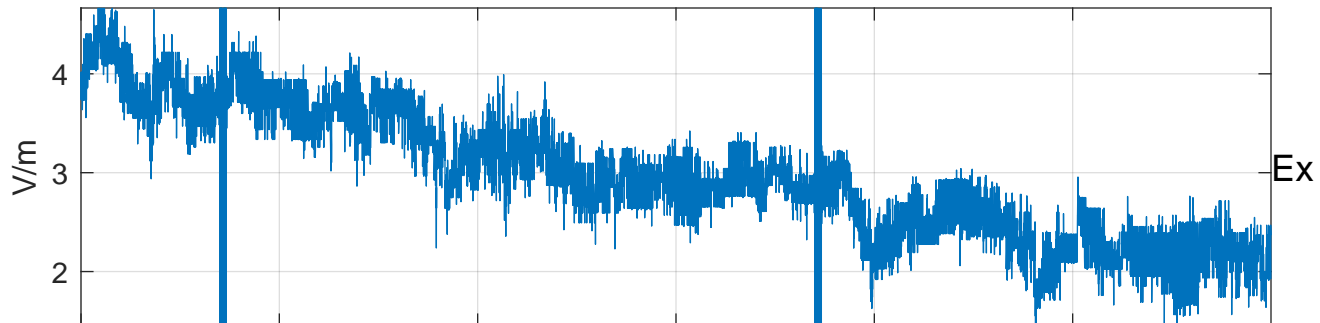

### GLMCALVAL aircraft\_E4\_matrix Electric Field

start index:36871, end index:72870

17:00 17:10 17:20 17:30 17:40 17:50

28-Mar-2017 17:00:00