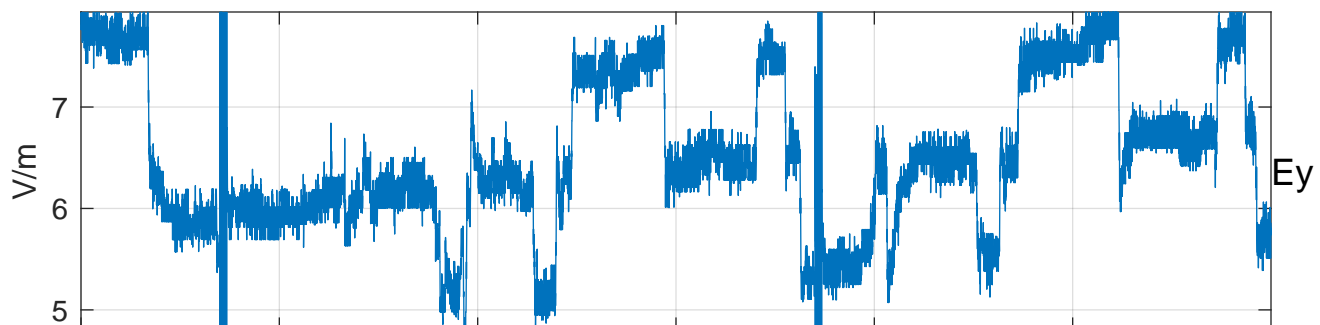

### GLMCALVAL aircraft\_E4\_matrix Electric Field

start index:36871, end index:72870

17:00 17:10 17:20 17:30 17:40 17:50

28-Mar-2017 17:00:00