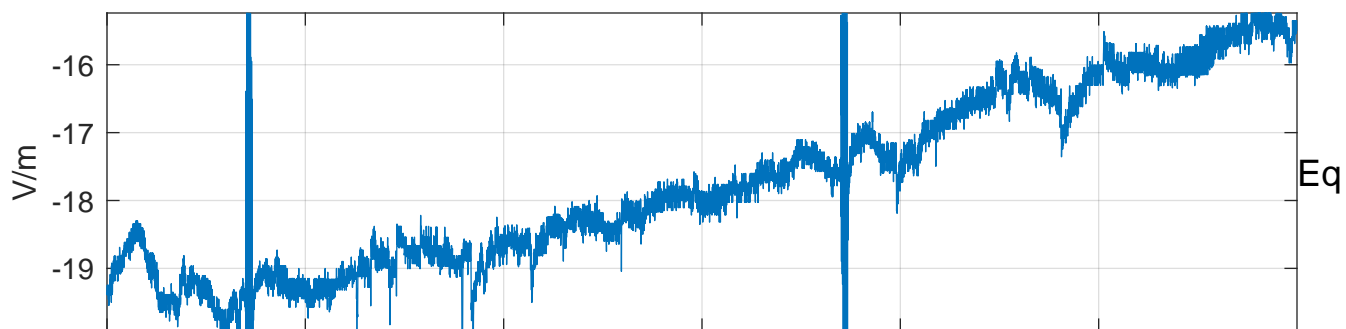

### GLMCALVAL aircraft\_E4\_matrix Electric Field

start index:36871, end index:72870

17:00 17:10 17:20 17:30 17:40 17:50

28-Mar-2017 17:00:00