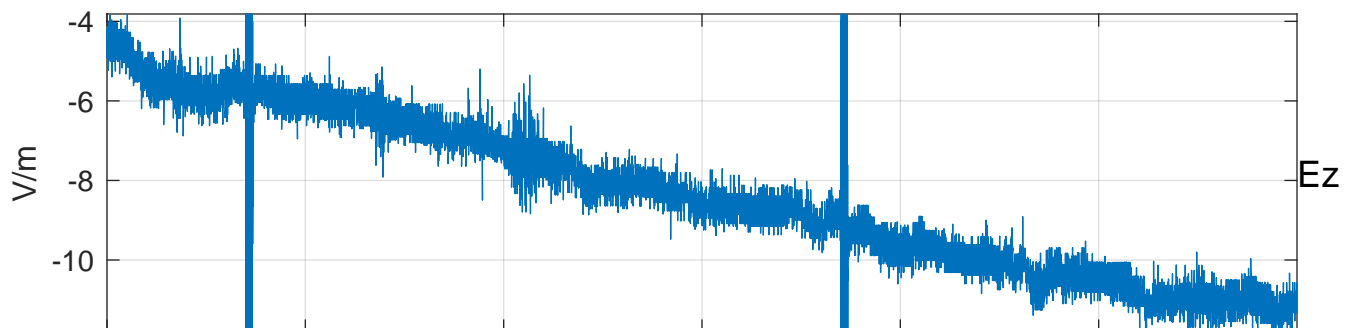

### GLMCALVAL aircraft\_E4\_matrix Electric Field

start index:36871, end index:72870

17:00 17:10 17:20 17:30 17:40 17:50

28-Mar-2017 17:00:00