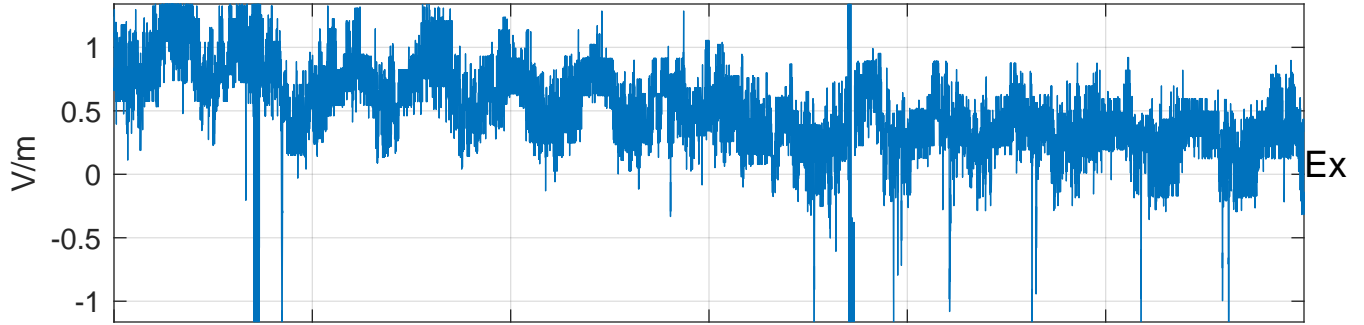

### GLMCALVAL aircraft\_E4\_matrix Electric Field

start index:108871, end index:144870

19:00 19:10 19:20 19:30 19:40 19:50

28-Mar-2017 19:00:00