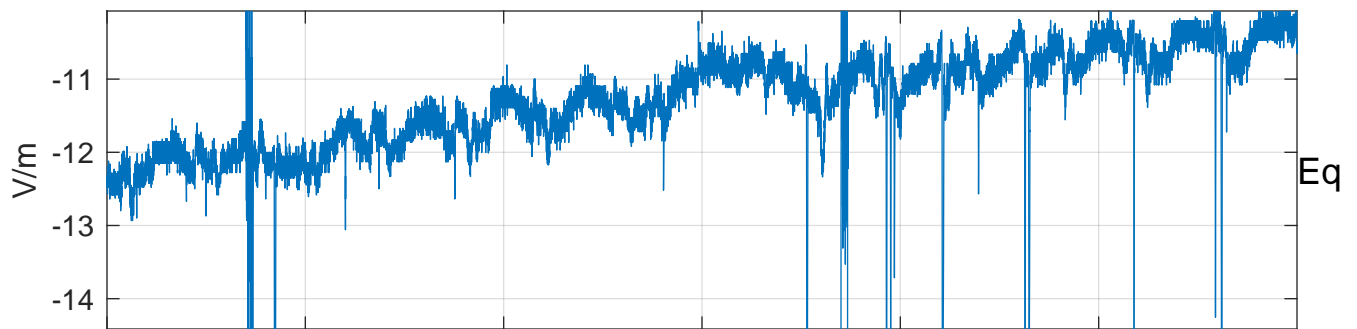

### GLMCALVAL aircraft\_E4\_matrix Electric Field

start index:108871, end index:144870

19:00 19:10 19:20 19:30 19:40 19:50

28-Mar-2017 19:00:00