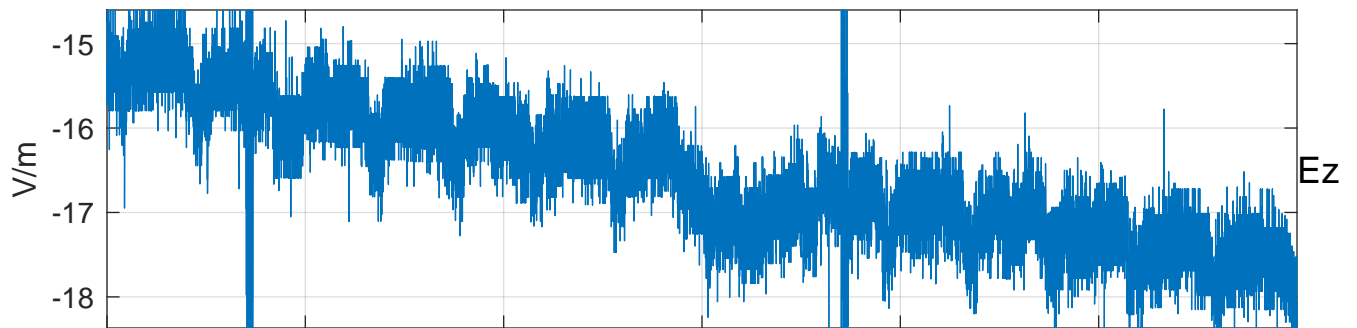

### GLMCALVAL aircraft\_E4\_matrix Electric Field

start index:108871, end index:144870

19:00 19:10 19:20 19:30 19:40 19:50

28-Mar-2017 19:00:00