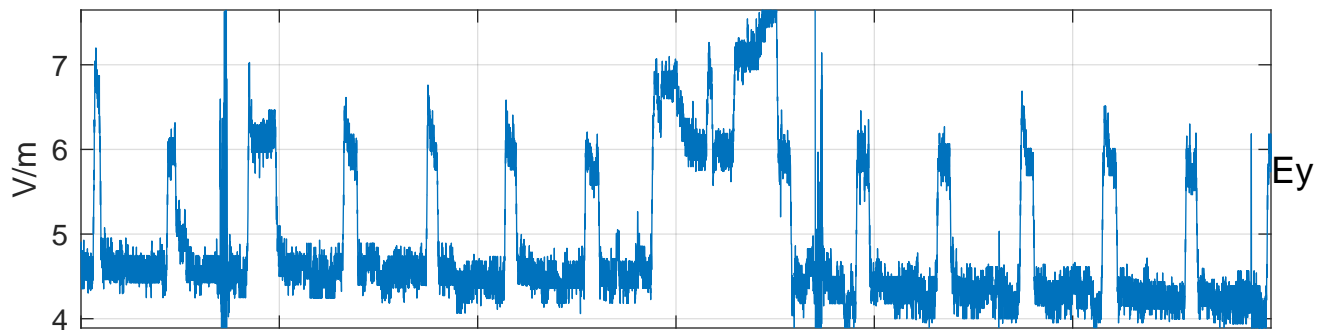

### GLMCALVAL aircraft\_E4\_matrix Electric Field

start index:108871, end index:144870

19:00 19:10 19:20 19:30 19:40 19:50

28-Mar-2017 19:00:00