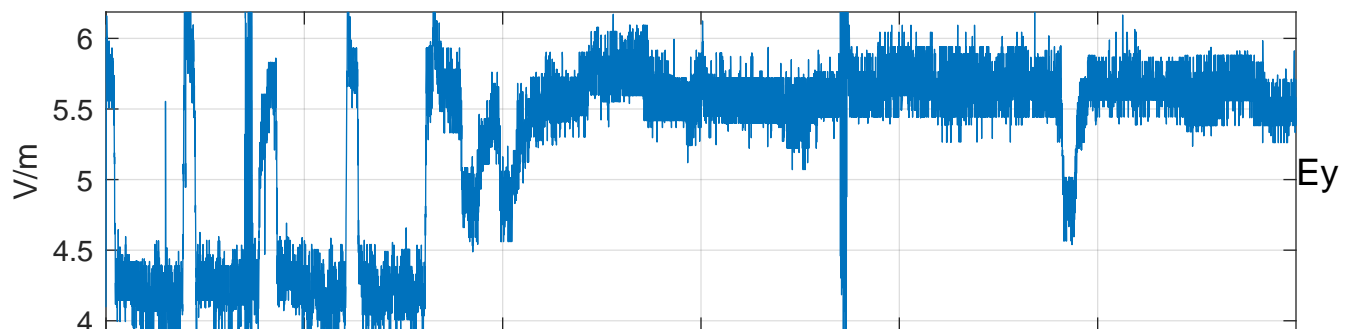

GLMCALVAL aircraft_E4_matrix Electric Field

start index:144871, end index:180870

20:00 20:10 20:20 20:30 20:40 20:50

28-Mar-2017 20:00:00