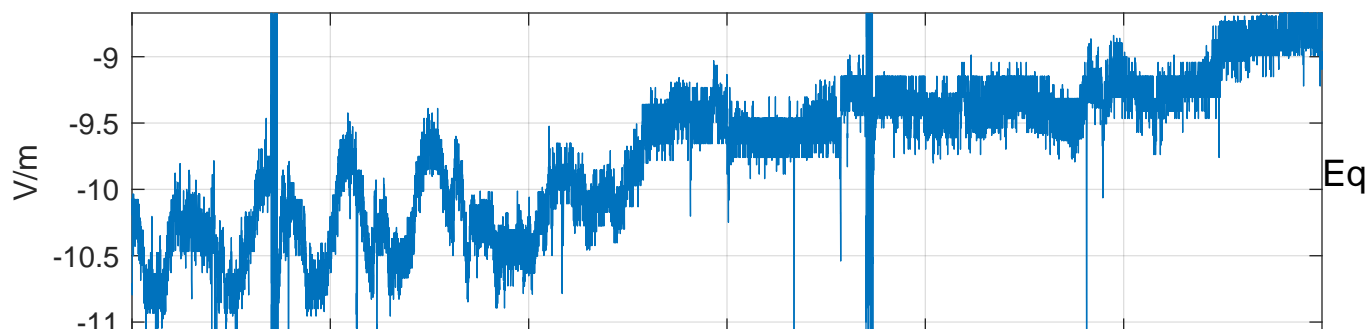

GLMCALVAL aircraft_E4_matrix Electric Field

start index:144871, end index:180870

20:00 20:10 20:20 20:30 20:40 20:50

28-Mar-2017 20:00:00