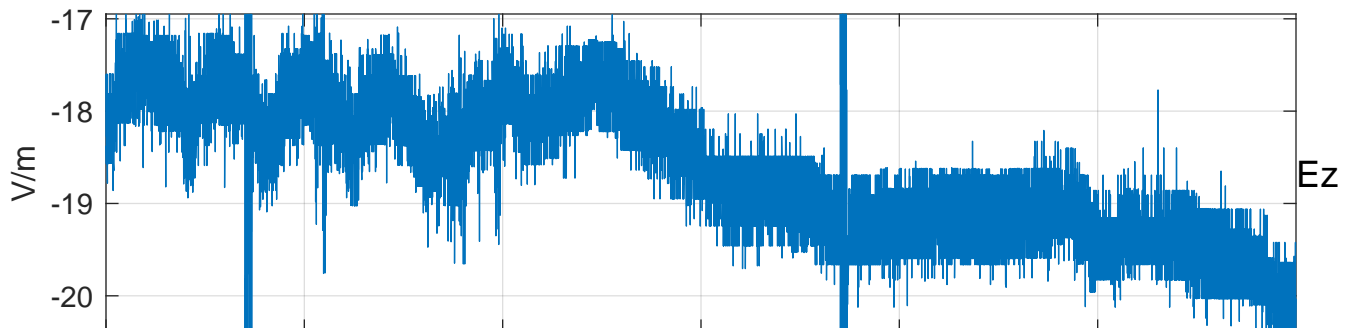

GLMCALVAL aircraft_E4_matrix Electric Field

start index:144871, end index:180870

20:00 20:10 20:20 20:30 20:40 20:50

28-Mar-2017 20:00:00