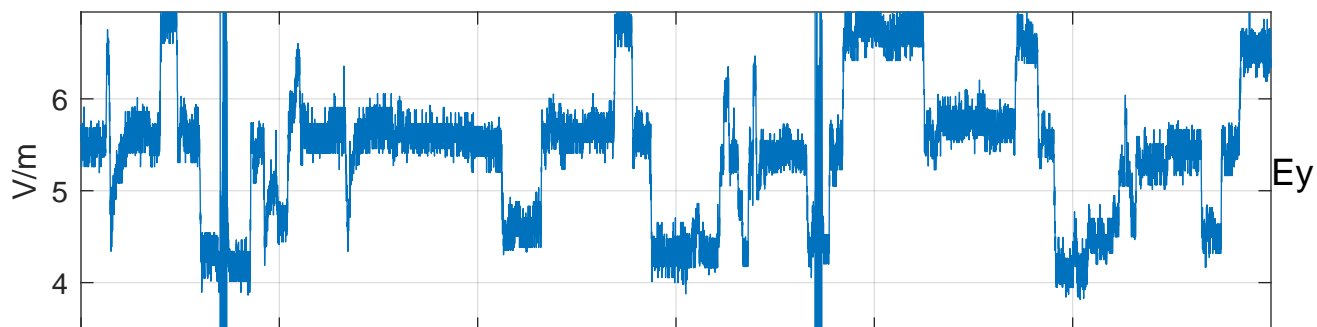

### GLMCALVAL aircraft\_E4\_matrix Electric Field

start index:180871, end index:216870

21:00 21:10 21:20 21:30 21:40 21:50

28-Mar-2017 21:00:00