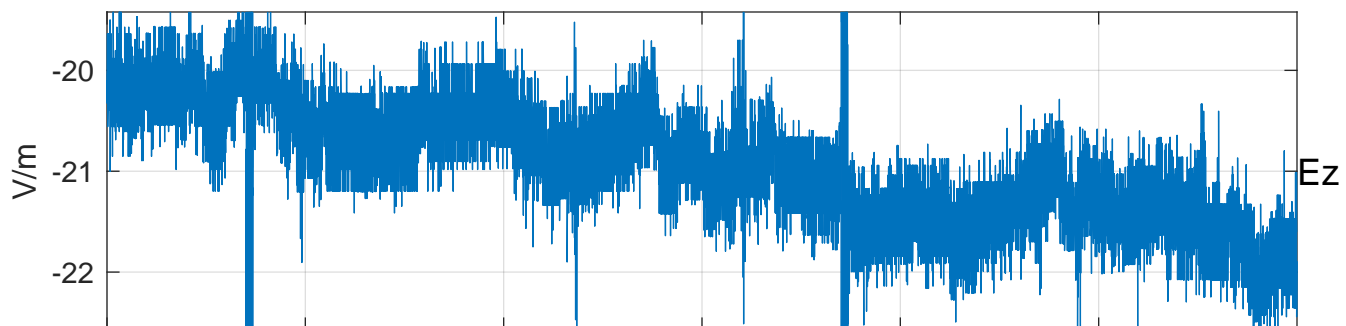

### GLMCALVAL aircraft\_E4\_matrix Electric Field

start index:180871, end index:216870

21:00 21:10 21:20 21:30 21:40 21:50

28-Mar-2017 21:00:00