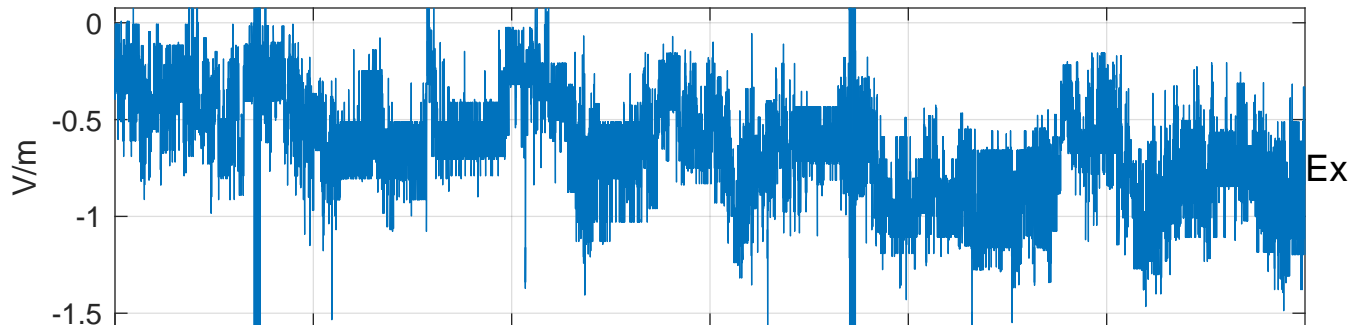

### GLMCALVAL aircraft\_E4\_matrix Electric Field

start index:180871, end index:216870

21:00 21:10 21:20 21:30 21:40 21:50

28-Mar-2017 21:00:00