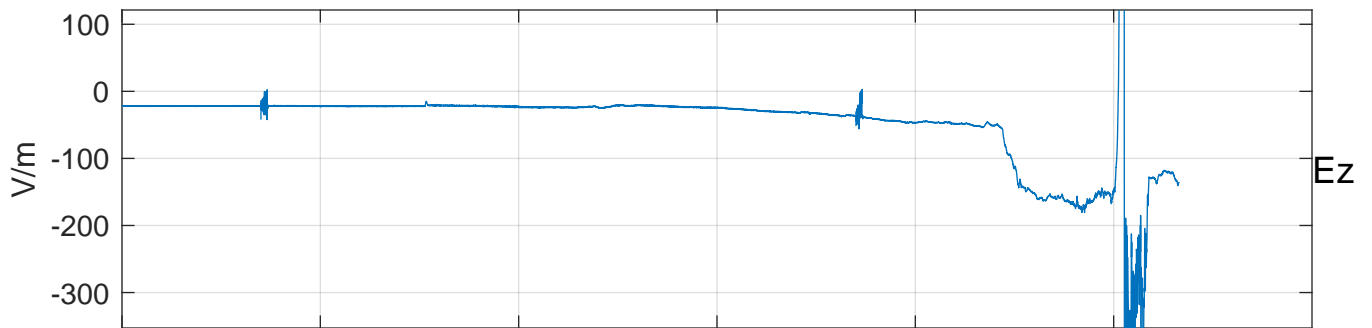

GLMCALVAL aircraft_E4_matrix Electric Field

start index:216871, end index:248850

22:00 22:10 22:20 22:30 22:40 22:50
28-Mar-2017 22:00:00