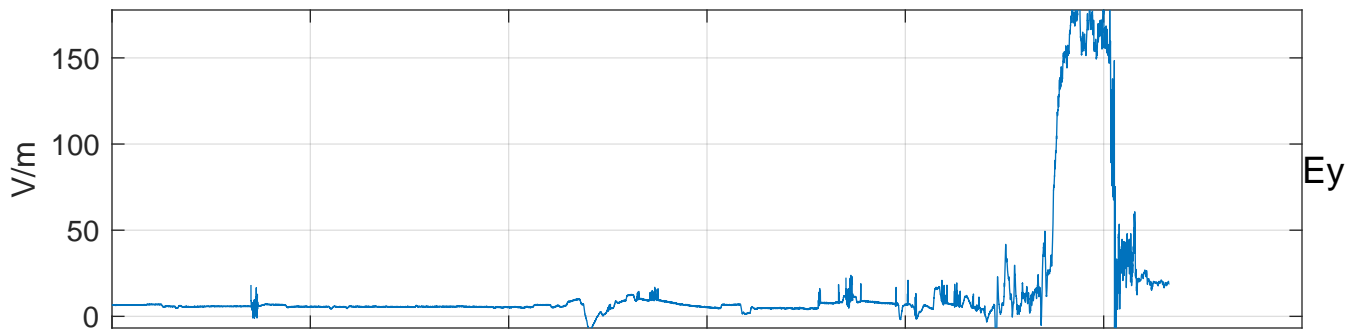

GLMCALVAL aircraft_E4_matrix Electric Field

start index:216871, end index:248850

22:00 22:10 22:20 22:30 22:40 22:50
28-Mar-2017 22:00:00