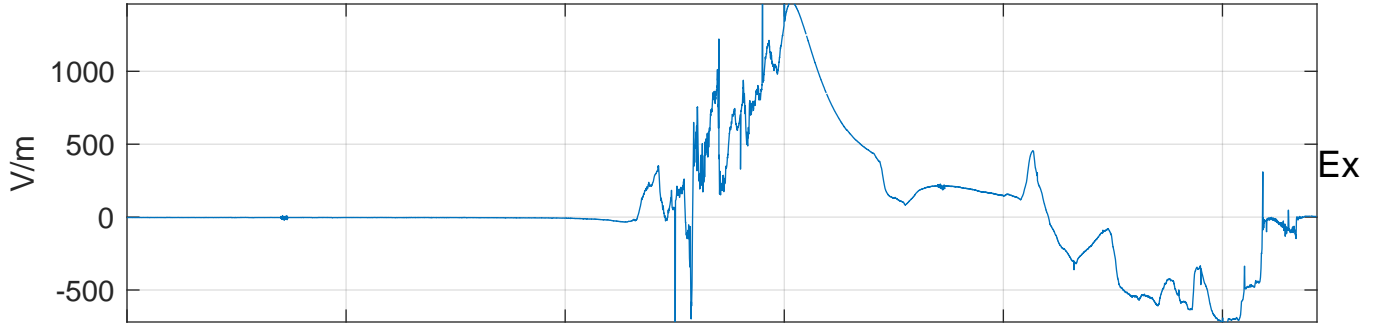

GLMCALVAL aircraft_E4_matrix Electric Field

start index:150091, end index:182679

20:00 20:10 20:20 20:30 20:40 20:50

11-Apr-2017 20:00:00