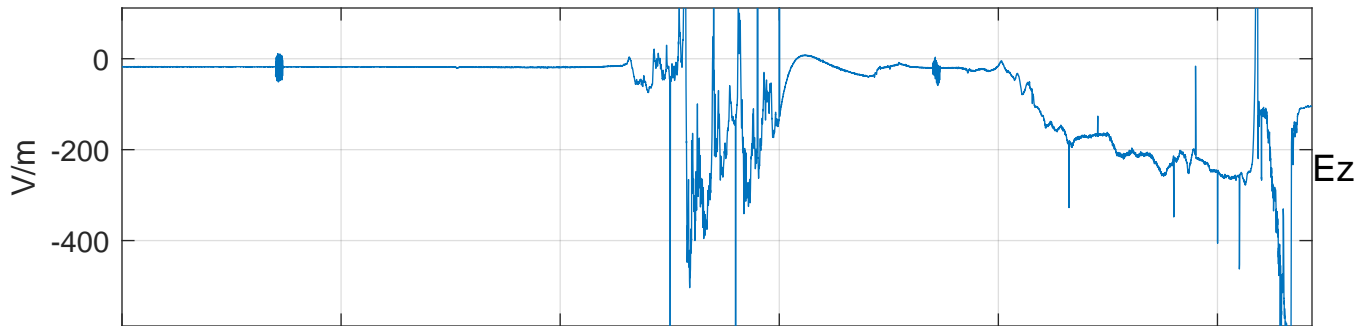

GLMCALVAL aircraft_E4_matrix Electric Field

start index:150091, end index:182679

20:00 20:10 20:20 20:30 20:40 20:50

11-Apr-2017 20:00:00