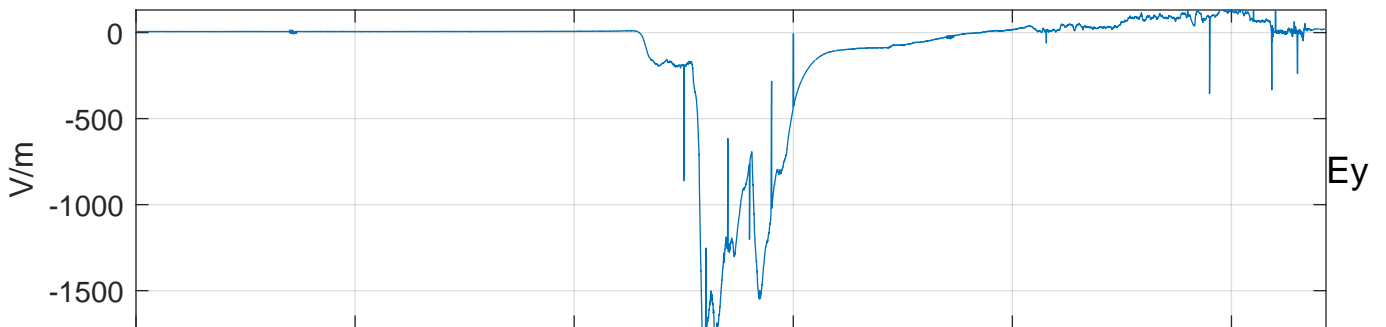

GLMCALVAL aircraft_E4_matrix Electric Field

start index:150091, end index:182679

20:00 20:10 20:20 20:30 20:40 20:50

11-Apr-2017 20:00:00