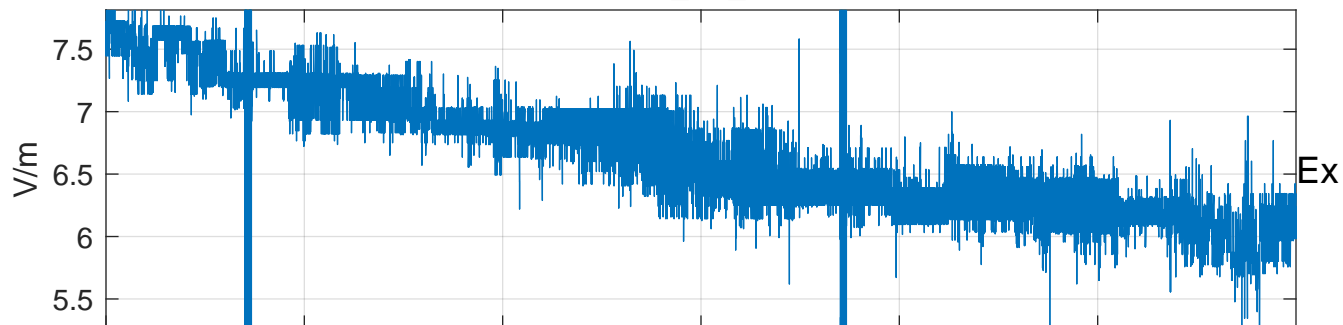

GLMCALVAL aircraft_E4_matrix Electric Field

start index:33221, end index:69220

06:00 06:10 06:20 06:30 06:40 06:50

13-Apr-2017 06:00:00