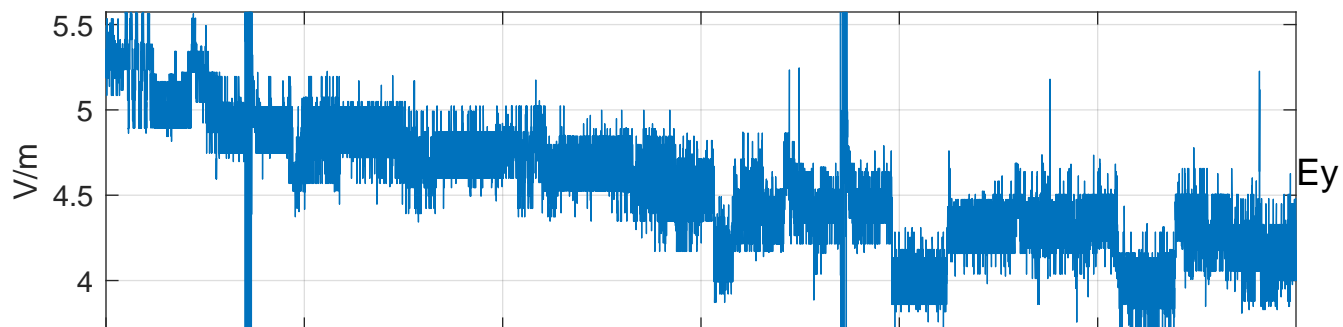

GLMCALVAL aircraft_E4_matrix Electric Field

start index:33221, end index:69220

06:00 06:10 06:20 06:30 06:40 06:50

13-Apr-2017 06:00:00