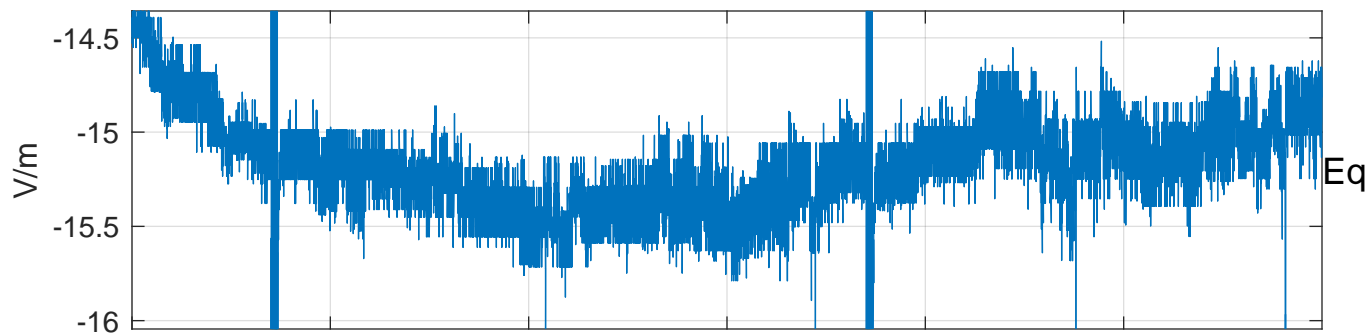

GLMCALVAL aircraft_E4_matrix Electric Field

start index:33221, end index:69220

06:00 06:10 06:20 06:30 06:40 06:50

13-Apr-2017 06:00:00