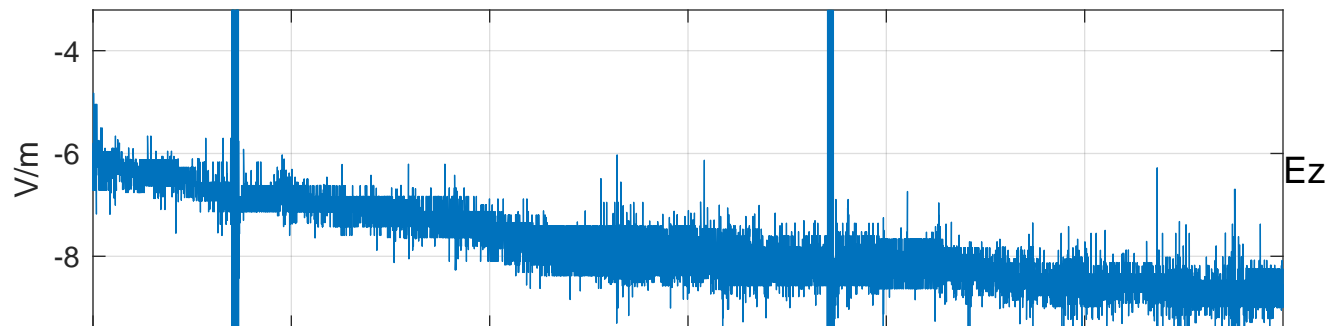

GLMCALVAL aircraft_E4_matrix Electric Field

start index:33221, end index:69220

06:00 06:10 06:20 06:30 06:40 06:50

13-Apr-2017 06:00:00