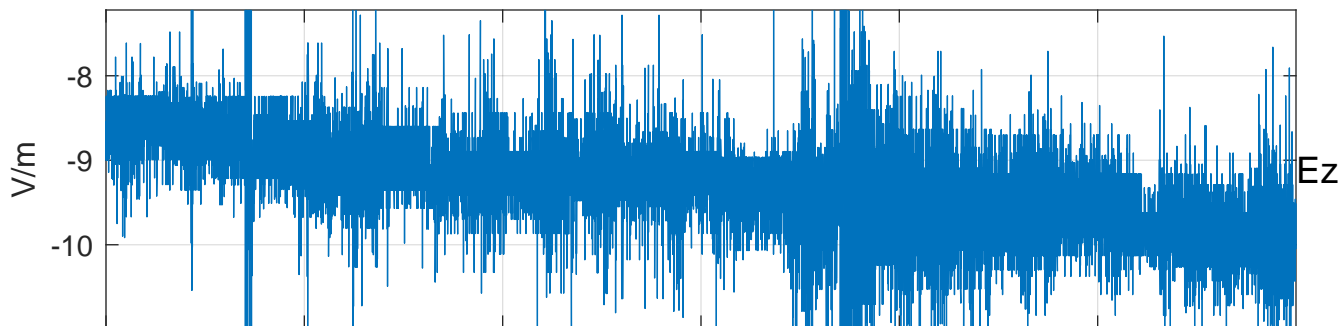

GLMCALVAL aircraft_E4_matrix Electric Field

start index:69221, end index:105220

07:00 07:10 07:20 07:30 07:40 07:50

13-Apr-2017 07:00:00