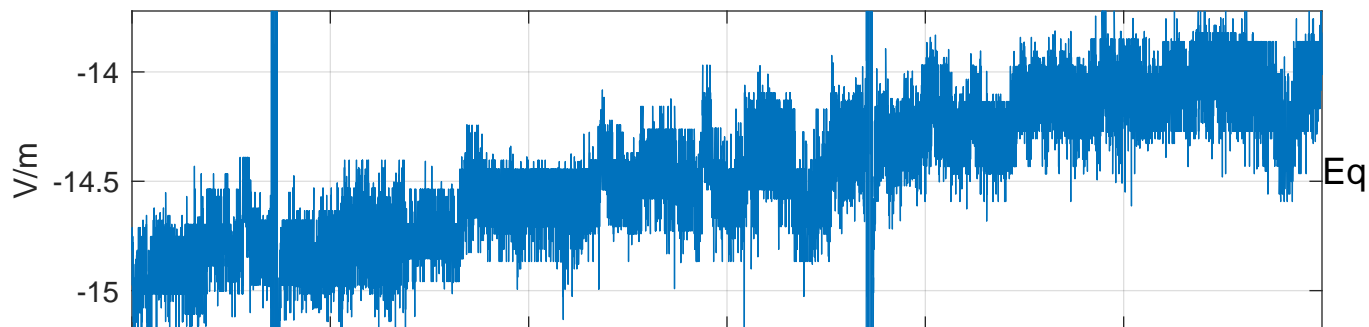

GLMCALVAL aircraft_E4_matrix Electric Field

start index:69221, end index:105220

07:00 07:10 07:20 07:30 07:40 07:50

13-Apr-2017 07:00:00