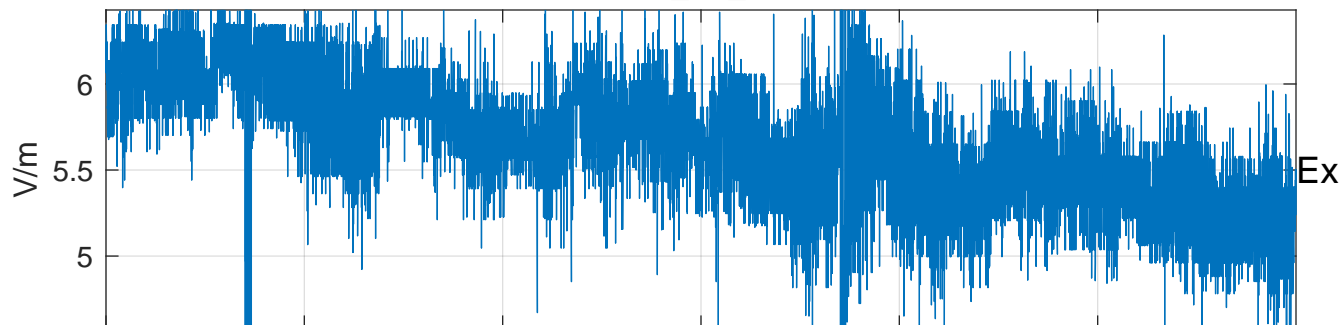

GLMCALVAL aircraft_E4_matrix Electric Field

start index:69221, end index:105220

07:00 07:10 07:20 07:30 07:40 07:50

13-Apr-2017 07:00:00