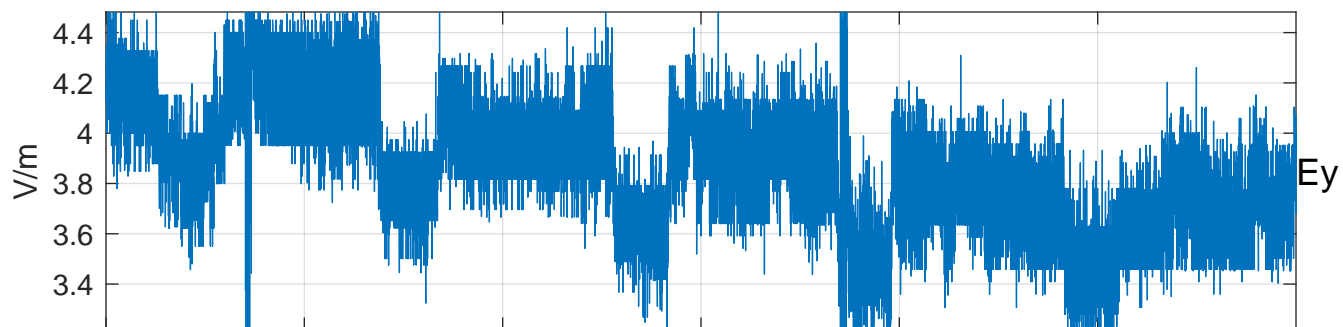

GLMCALVAL aircraft_E4_matrix Electric Field

start index:69221, end index:105220

07:00 07:10 07:20 07:30 07:40 07:50

13-Apr-2017 07:00:00