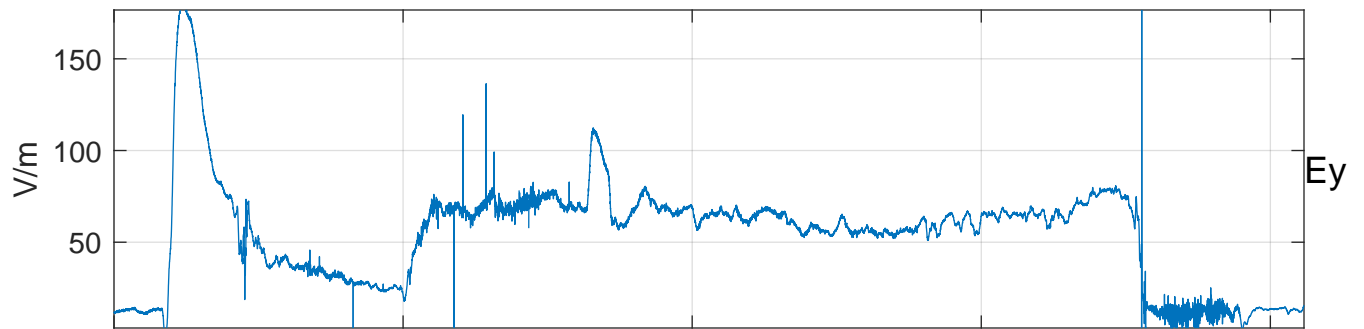

GLMCALVAL aircraft_E4_matrix Electric Field

start index:141221, end index:153569

09:00 09:05 09:10 09:15 09:20

13-Apr-2017 09:00:00