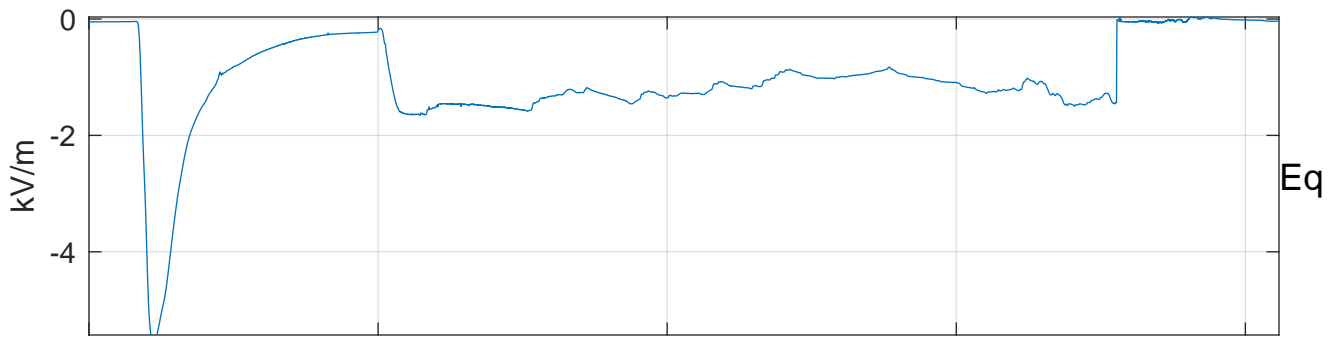

GLMCALVAL aircraft_E4_matrix Electric Field

start index:141221, end index:153569

09:00 09:05 09:10 09:15 09:20

13-Apr-2017 09:00:00