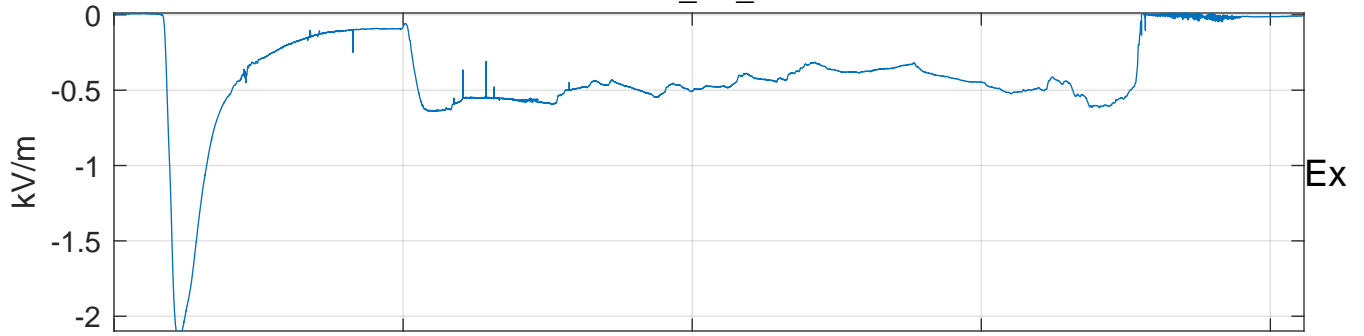

GLMCALVAL aircraft_E4_matrix Electric Field

start index:141221, end index:153569

09:00 09:05 09:10 09:15 09:20

13-Apr-2017 09:00:00