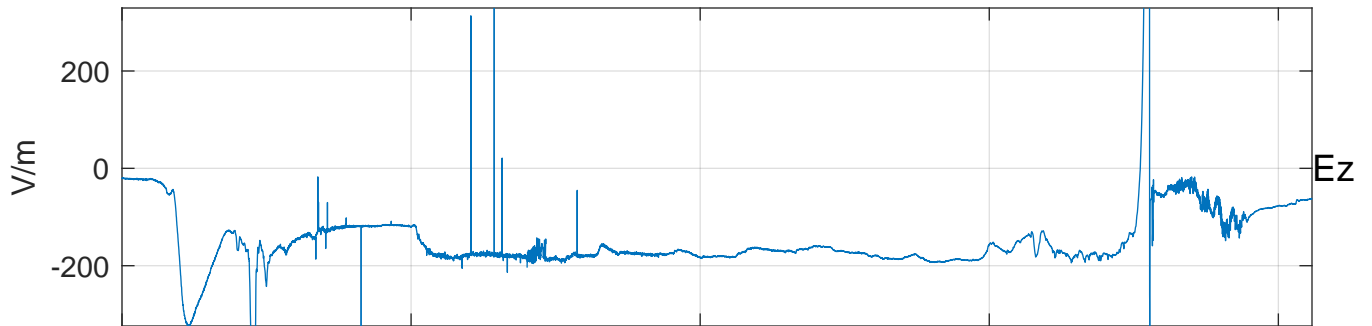

GLMCALVAL aircraft_E4_matrix Electric Field

start index:141221, end index:153569

09:00 09:05 09:10 09:15 09:20

13-Apr-2017 09:00:00