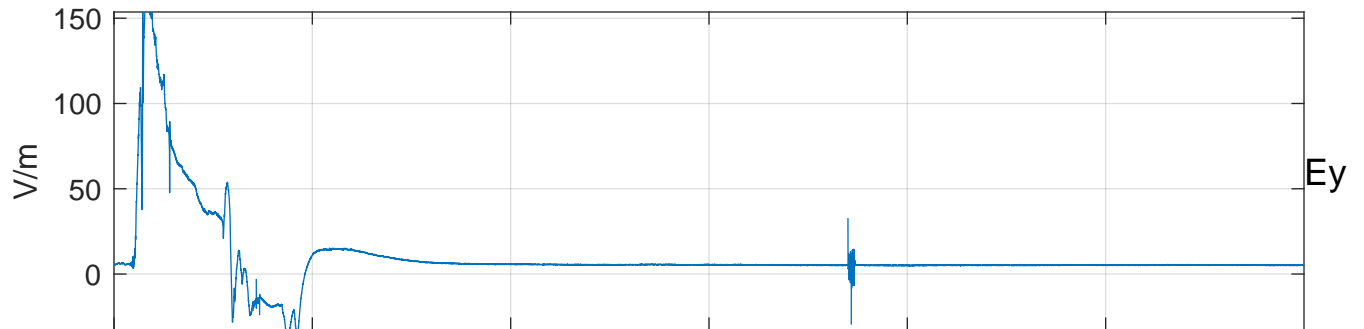

GLMCALVAL aircraft_E4_matrix Electric Field

start index:7062, end index:43060

06:30 06:40 06:50 07:00 07:10 07:20

16-Apr-2017 06:30:00