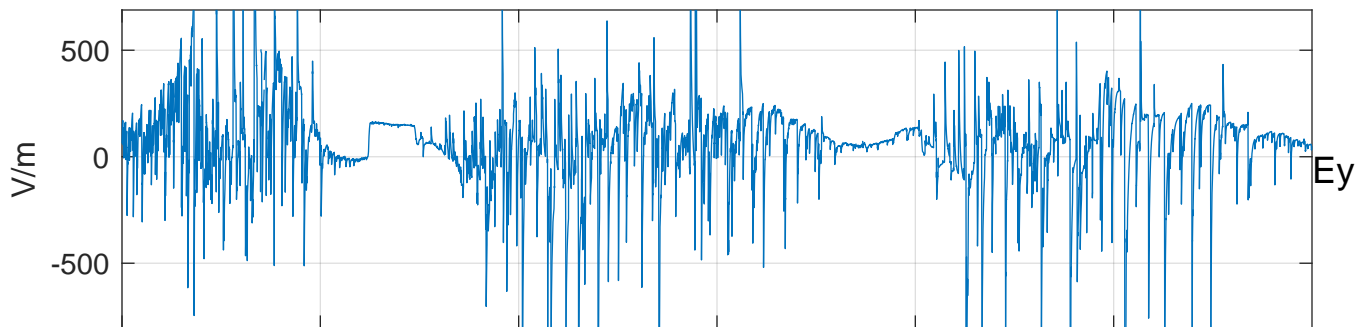

GLMCALVAL aircraft_E4_matrix Electric Field

09:30 09:40 09:50 10:00 10:10 10:20
16-Apr-2017 09:30:00