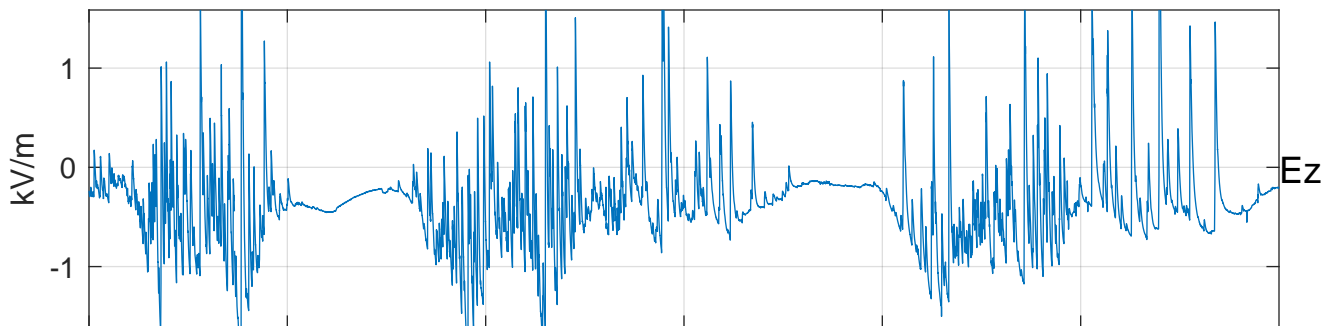

GLMCALVAL aircraft_E4_matrix Electric Field

09:30 09:40 09:50 10:00 10:10 10:20
16-Apr-2017 09:30:00