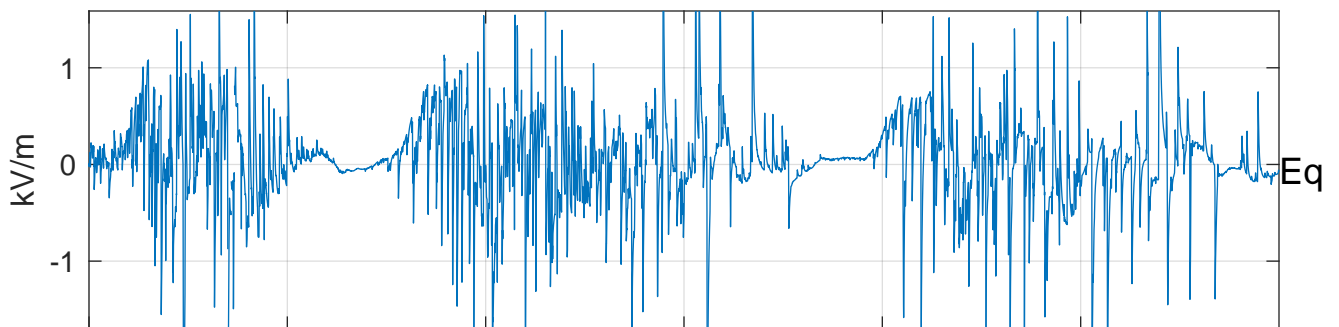

GLMCALVAL aircraft_E4_matrix Electric Field

09:30 09:40 09:50 10:00 10:10 10:20
16-Apr-2017 09:30:00