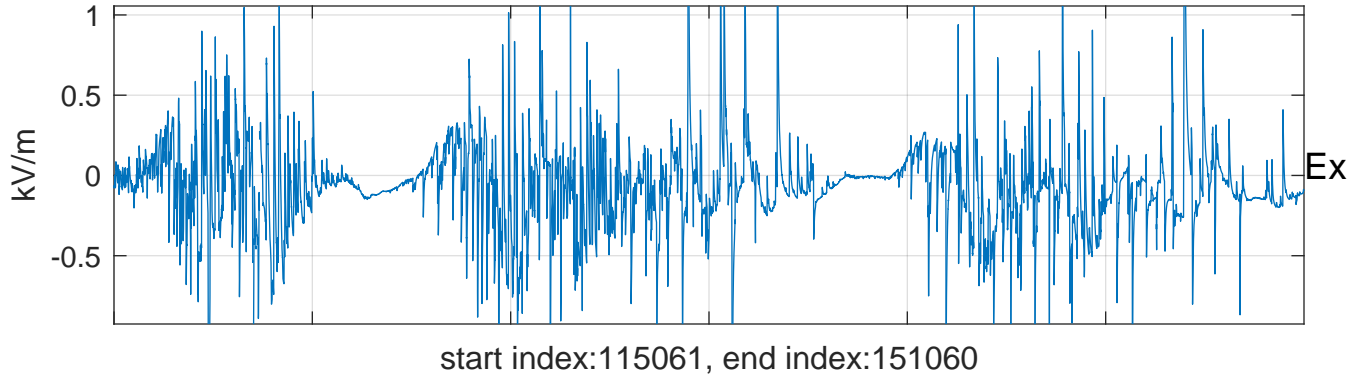

GLMCALVAL aircraft_E4_matrix Electric Field

09:30 09:40 09:50 10:00 10:10 10:20
16-Apr-2017 09:30:00