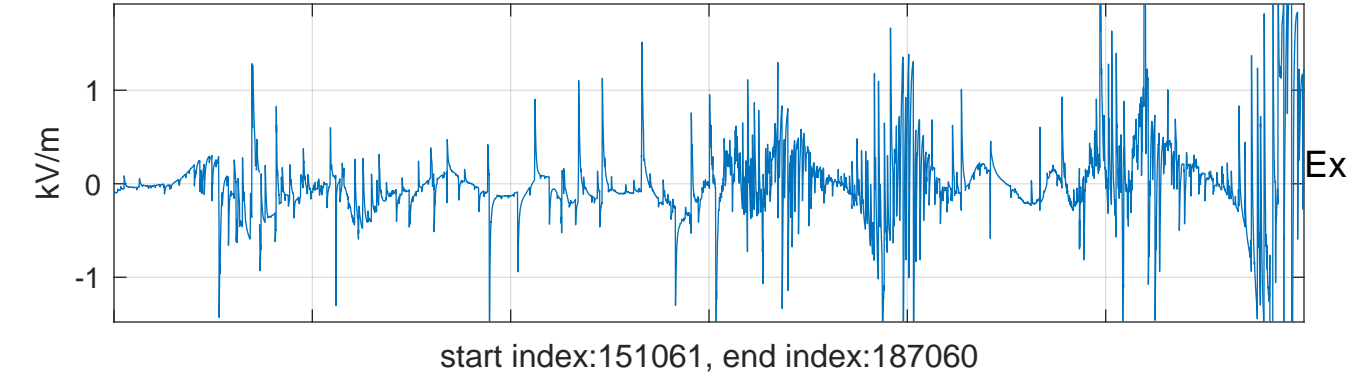

GLMCALVAL aircraft_E4_matrix Electric Field

10:30 10:40 10:50 11:00 11:10 11:20
16-Apr-2017 10:30:00