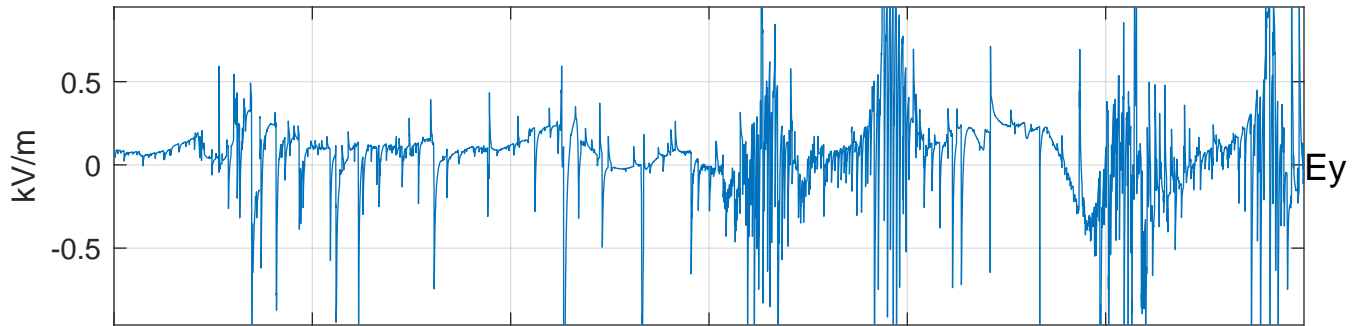

GLMCALVAL aircraft_E4_matrix Electric Field

10:30 10:40 10:50 11:00 11:10 11:20
16-Apr-2017 10:30:00