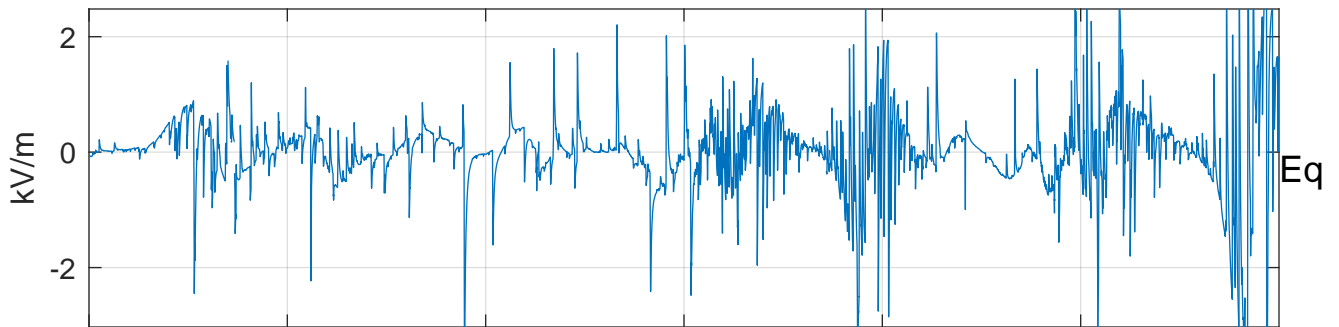

GLMCALVAL aircraft_E4_matrix Electric Field

10:30 10:40 10:50 11:00 11:10 11:20
16-Apr-2017 10:30:00