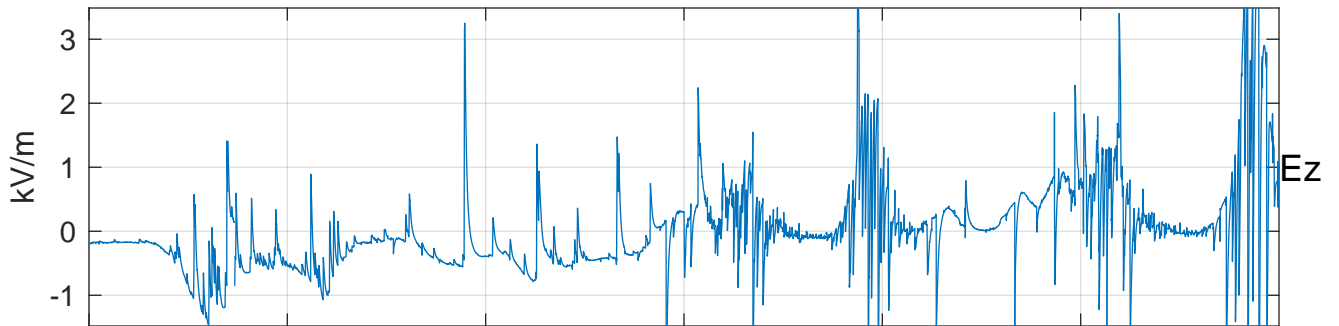

GLMCALVAL aircraft_E4_matrix Electric Field

10:30 10:40 10:50 11:00 11:10 11:20
16-Apr-2017 10:30:00