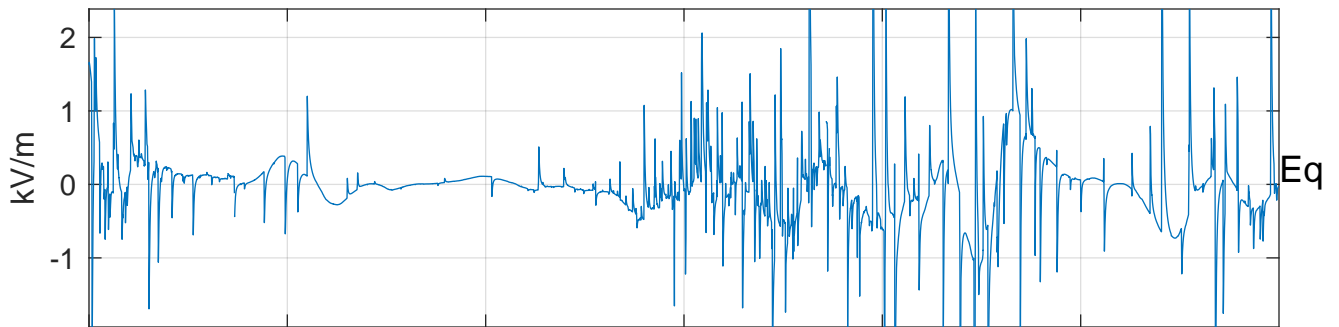

GLMCALVAL aircraft_E4_matrix Electric Field

start index:187061, end index:223060

11:30 11:40 11:50 12:00 12:10 12:20

16-Apr-2017 11:30:00