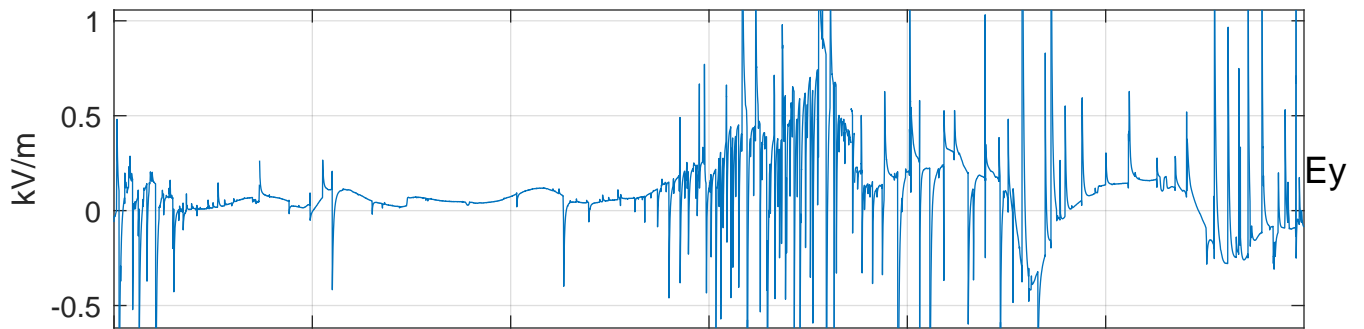

GLMCALVAL aircraft_E4_matrix Electric Field

start index:187061, end index:223060

11:30 11:40 11:50 12:00 12:10 12:20

16-Apr-2017 11:30:00