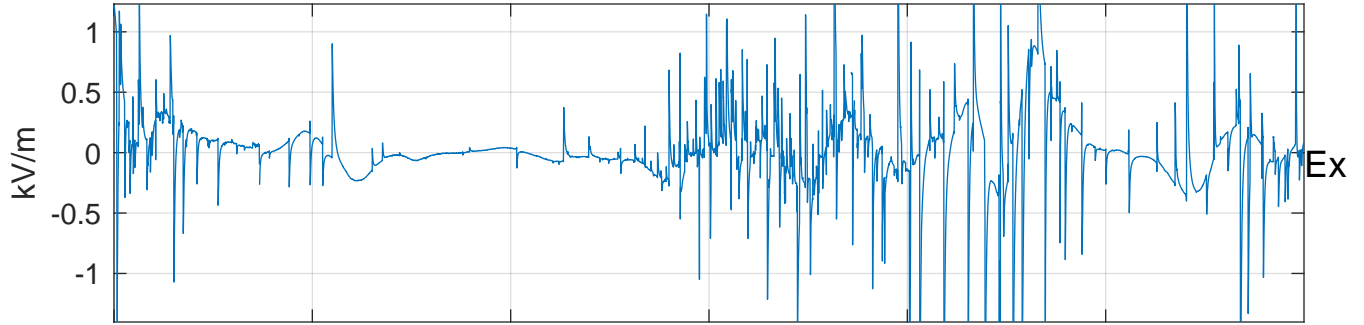

GLMCALVAL aircraft_E4_matrix Electric Field

start index:187061, end index:223060

11:30 11:40 11:50 12:00 12:10 12:20

16-Apr-2017 11:30:00