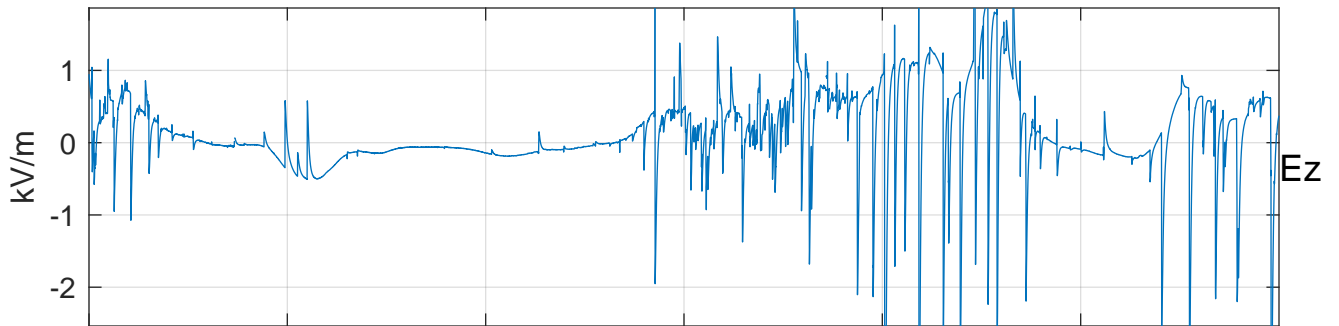

GLMCALVAL aircraft_E4_matrix Electric Field

start index:187061, end index:223060

11:30 11:40 11:50 12:00 12:10 12:20

16-Apr-2017 11:30:00