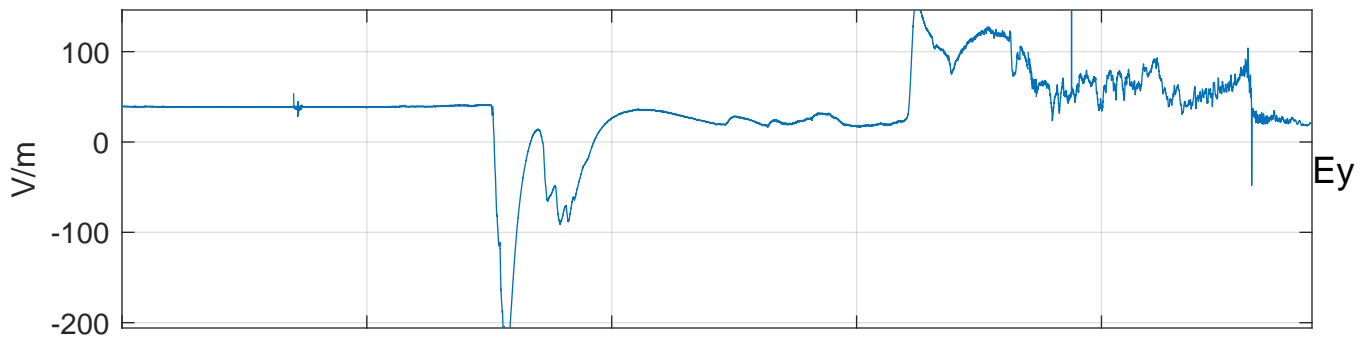

GLMCALVAL aircraft_E4_matrix Electric Field

start index:259061, end index:288219

13:30 13:40 13:50 14:00 14:10

16-Apr-2017 13:30:00