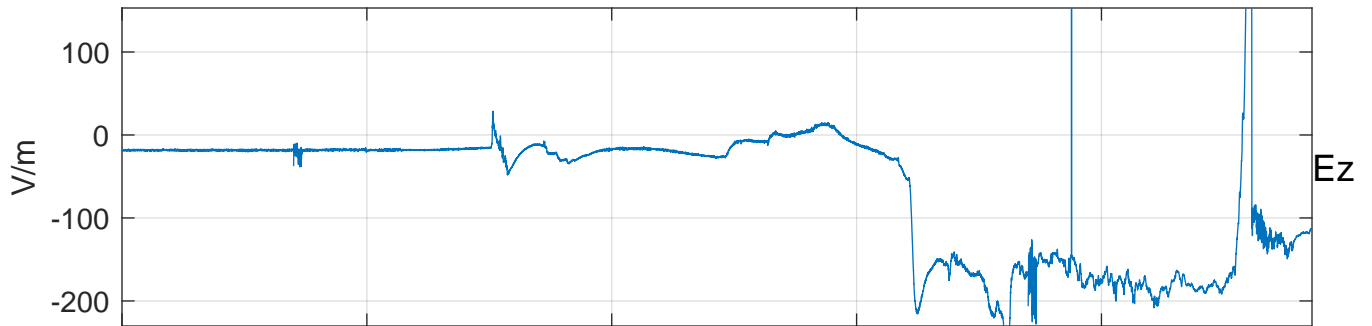

GLMCALVAL aircraft_E4_matrix Electric Field

start index:259061, end index:288219

13:30 13:40 13:50 14:00 14:10

16-Apr-2017 13:30:00