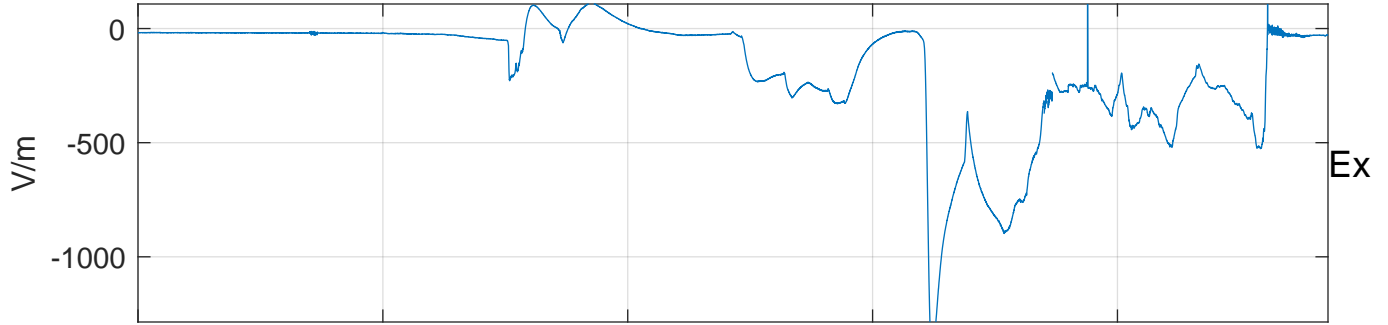

GLMCALVAL aircraft_E4_matrix Electric Field

start index:259061, end index:288219

13:30 13:40 13:50 14:00 14:10

16-Apr-2017 13:30:00