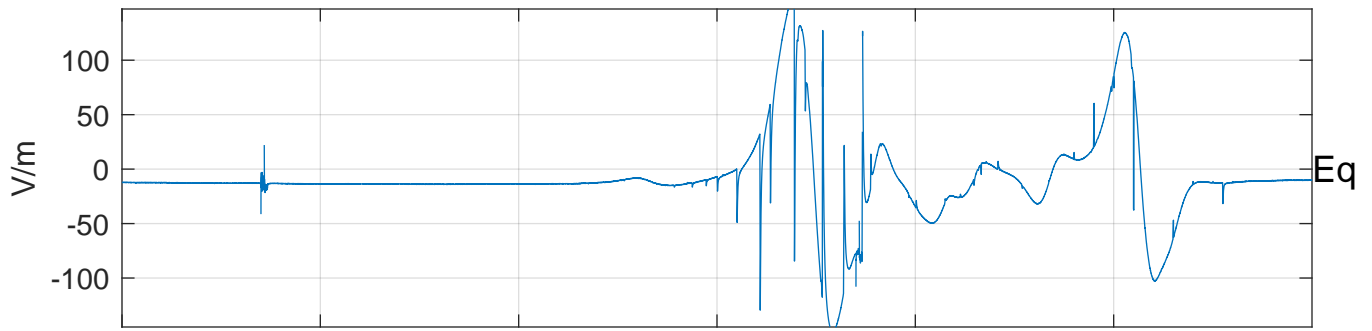

GLMCALVAL aircraft_E4_matrix Electric Field

start index:57551, end index:93550

17:30 17:40 17:50 18:00 18:10 18:20
18-Apr-2017 17:30:00