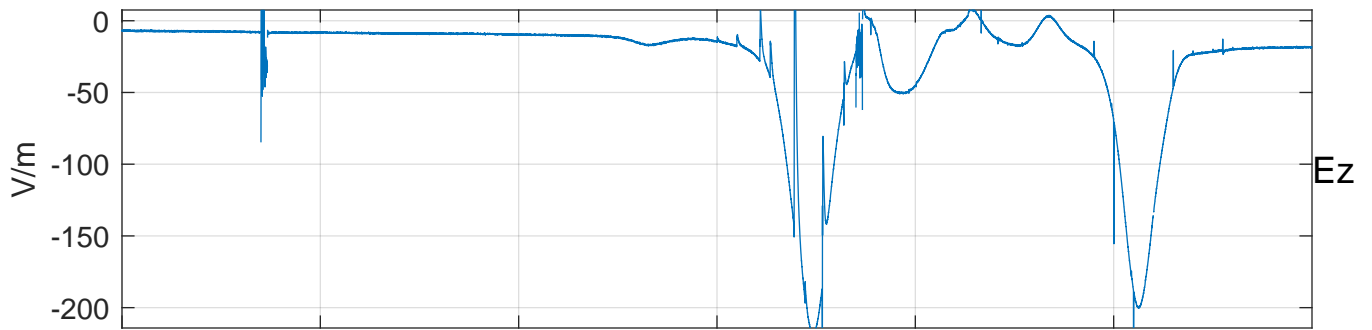

GLMCALVAL aircraft_E4_matrix Electric Field

start index:57551, end index:93550

17:30 17:40 17:50 18:00 18:10 18:20
18-Apr-2017 17:30:00