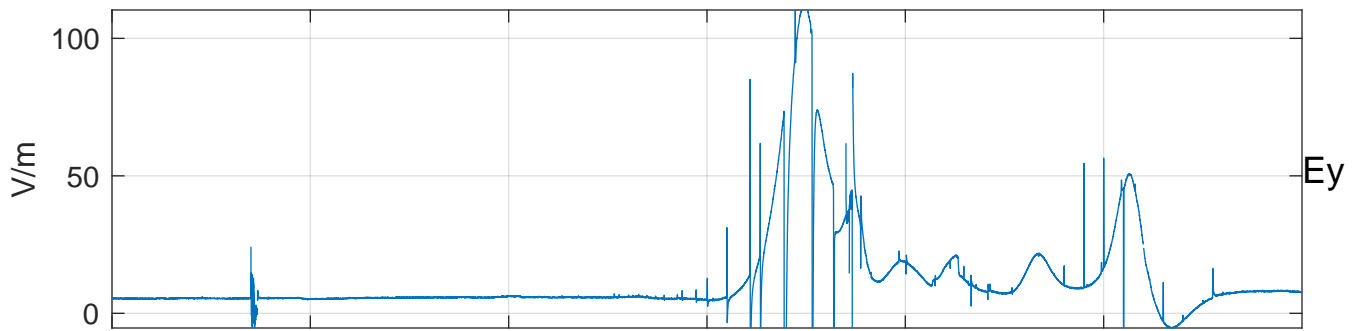

GLMCALVAL aircraft_E4_matrix Electric Field

start index:57551, end index:93550

17:30 17:40 17:50 18:00 18:10 18:20
18-Apr-2017 17:30:00