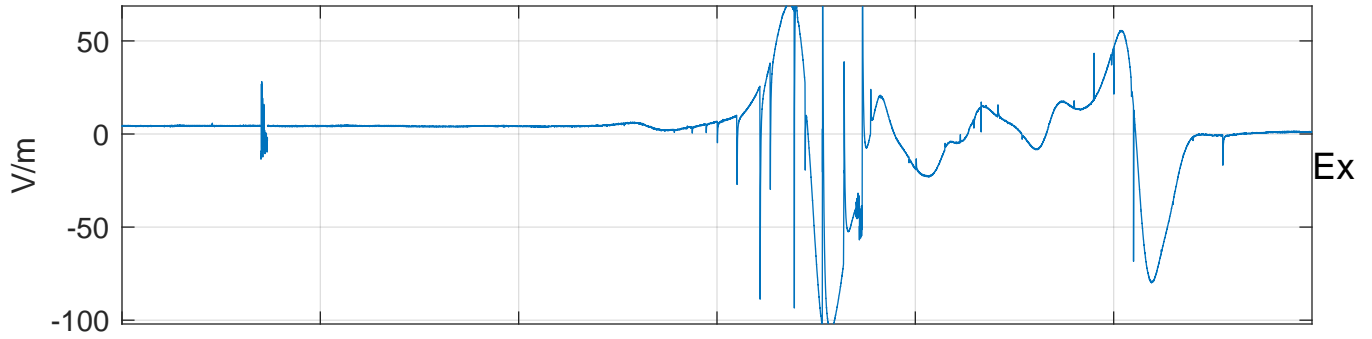

GLMCALVAL aircraft_E4_matrix Electric Field

start index:57551, end index:93550

17:30 17:40 17:50 18:00 18:10 18:20
18-Apr-2017 17:30:00