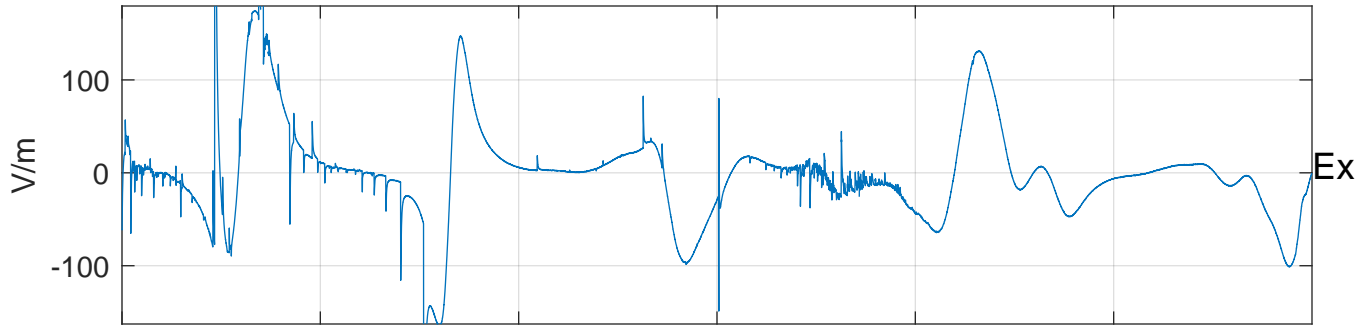

GLMCALVAL aircraft_E4_matrix Electric Field

start index:16551, end index:201550

20:30 20:40 20:50 21:00 21:10 21:20

18-Apr-2017 20:30:00