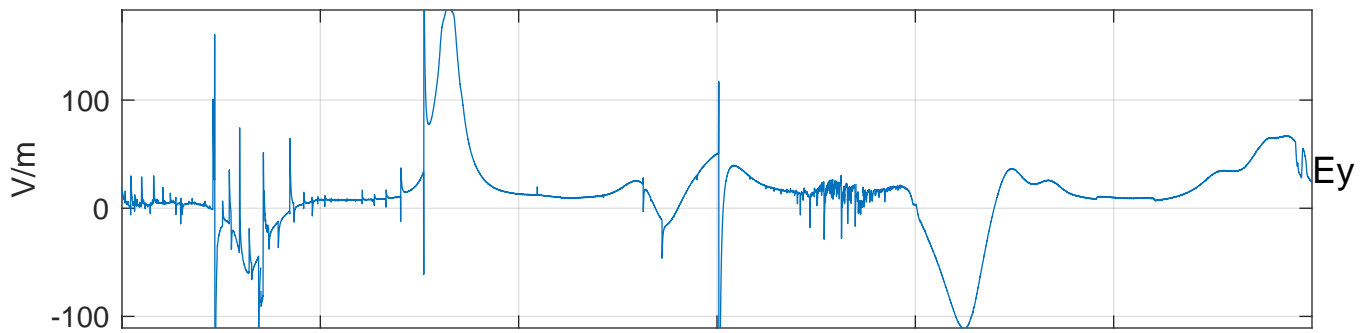

GLMCALVAL aircraft_E4_matrix Electric Field

start index:16551, end index:201550

20:30 20:40 20:50 21:00 21:10 21:20

18-Apr-2017 20:30:00