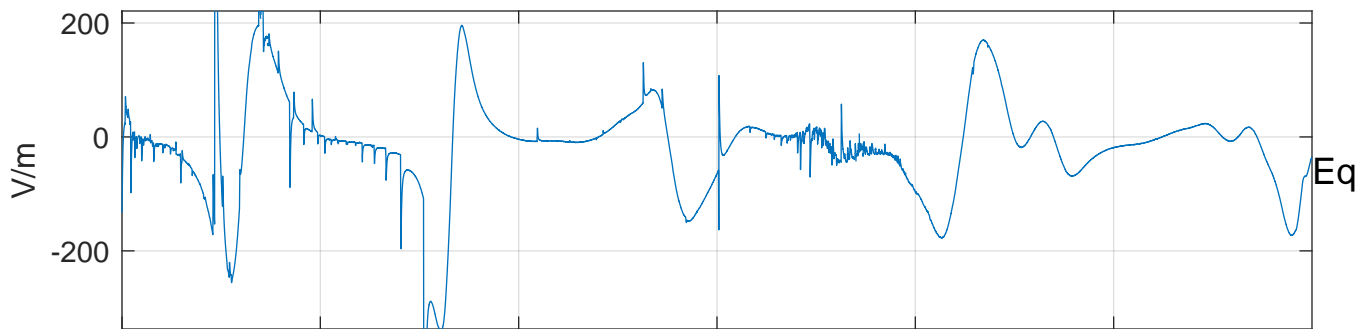

GLMCALVAL aircraft_E4_matrix Electric Field

start index:16551, end index:201550

20:30 20:40 20:50 21:00 21:10 21:20

18-Apr-2017 20:30:00