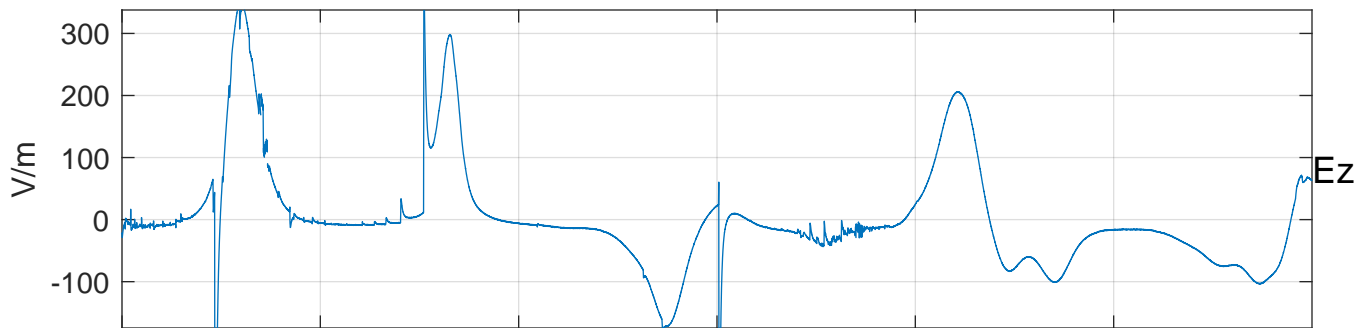

GLMCALVAL aircraft_E4_matrix Electric Field

start index:16551, end index:201550

20:30 20:40 20:50 21:00 21:10 21:20

18-Apr-2017 20:30:00