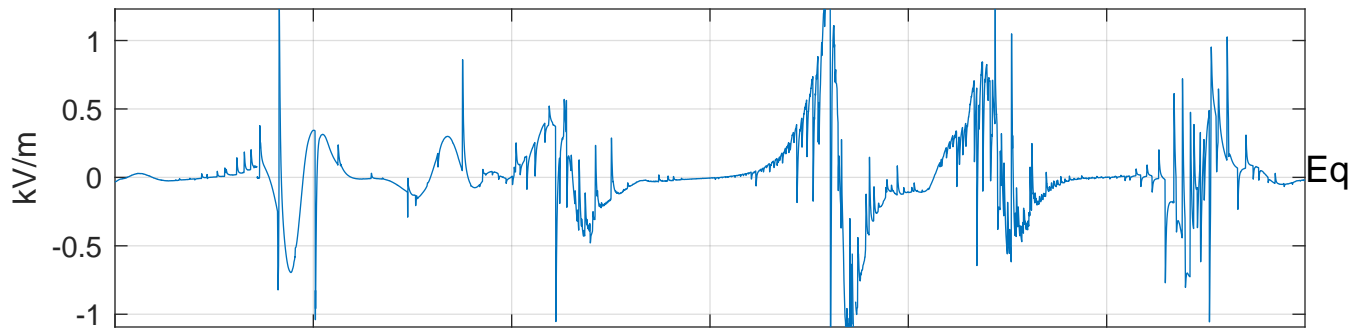

### GLMCALVAL aircraft\_E4\_matrix Electric Field

start index:201551, end index:237550

21:30 21:40 21:50 22:00 22:10 22:20

18-Apr-2017 21:30:00