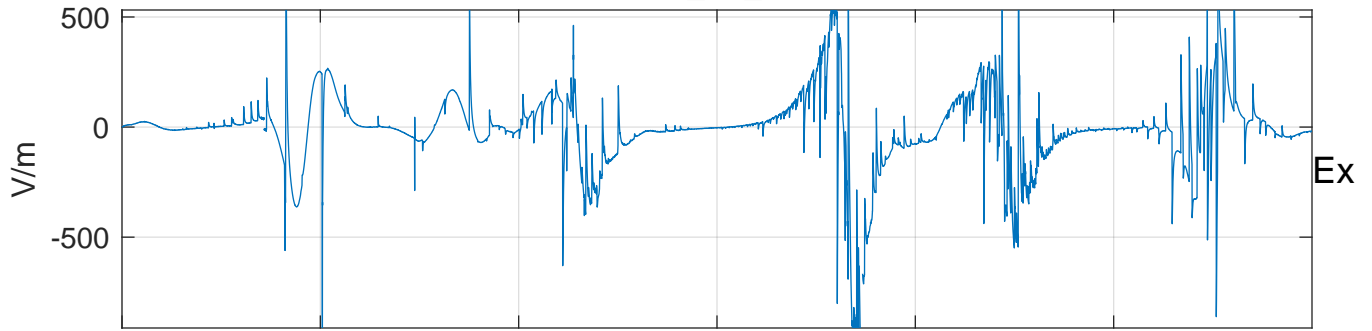

### GLMCALVAL aircraft\_E4\_matrix Electric Field

start index:201551, end index:237550

21:30 21:40 21:50 22:00 22:10 22:20

18-Apr-2017 21:30:00