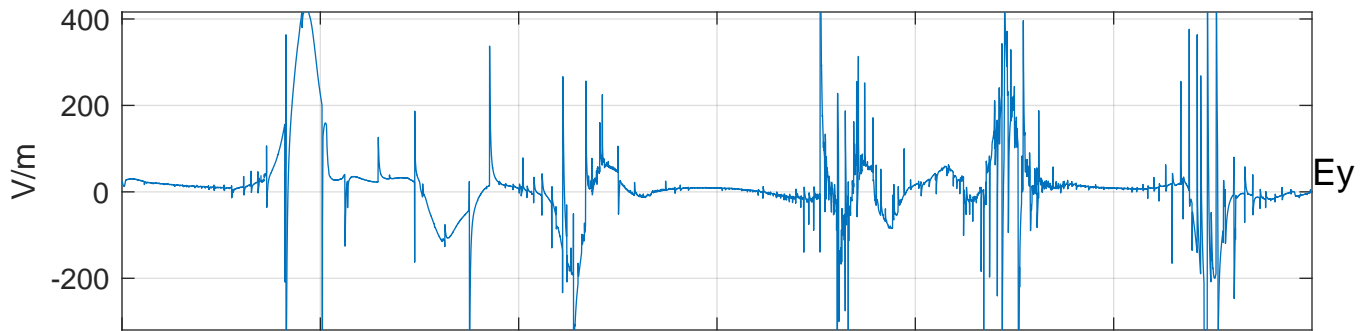

### GLMCALVAL aircraft\_E4\_matrix Electric Field

start index:201551, end index:237550

21:30 21:40 21:50 22:00 22:10 22:20

18-Apr-2017 21:30:00