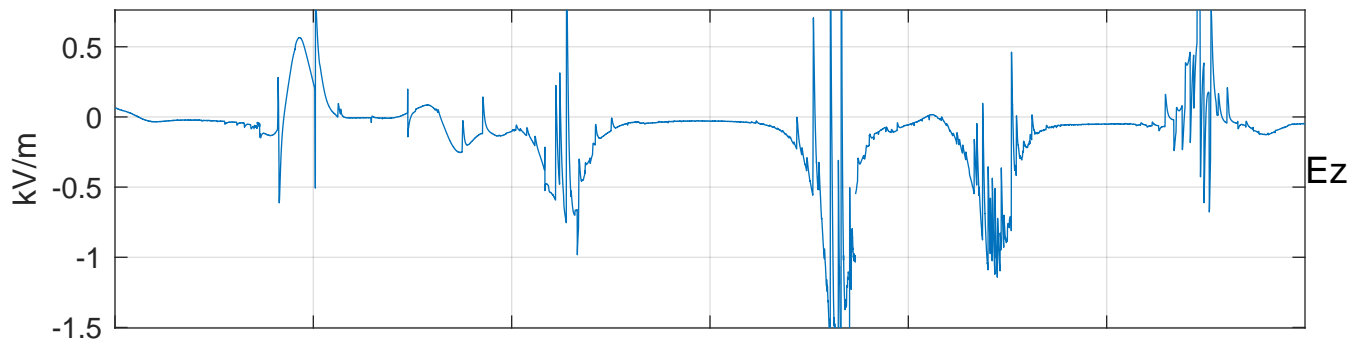

### GLMCALVAL aircraft\_E4\_matrix Electric Field

start index:201551, end index:237550

21:30 21:40 21:50 22:00 22:10 22:20

18-Apr-2017 21:30:00