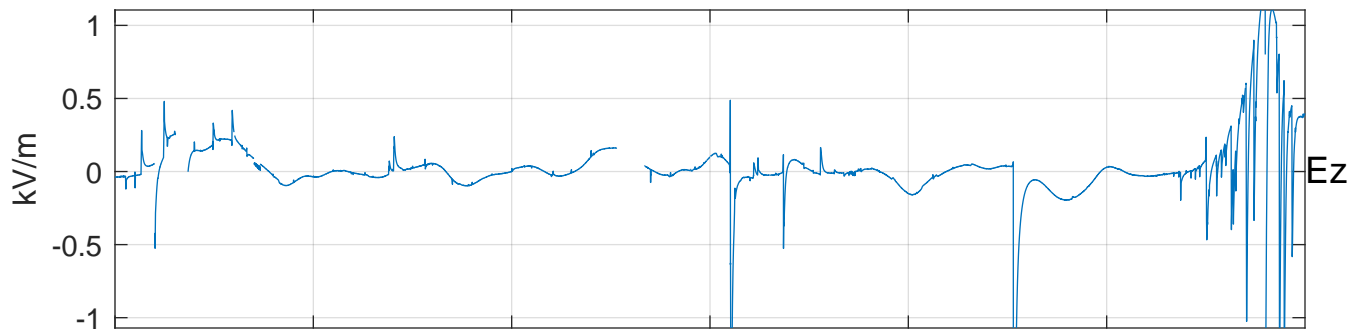

GLMCALVAL aircraft_E4_matrix Electric Field

start index:79041, end index:114440

23:30 23:40 23:50 00:00 00:10 00:20

20-Apr-2017 23:30:00