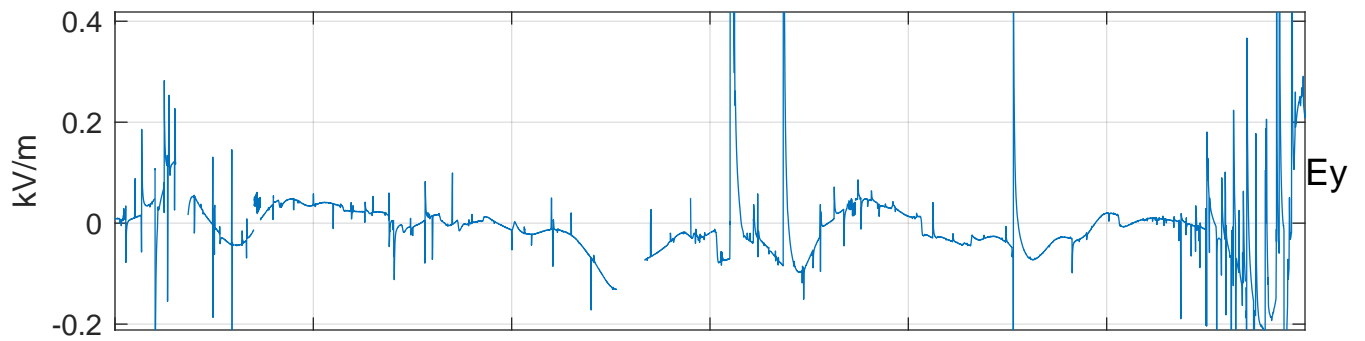

GLMCALVAL aircraft_E4_matrix Electric Field

start index:79041, end index:114440

23:30 23:40 23:50 00:00 00:10 00:20

20-Apr-2017 23:30:00