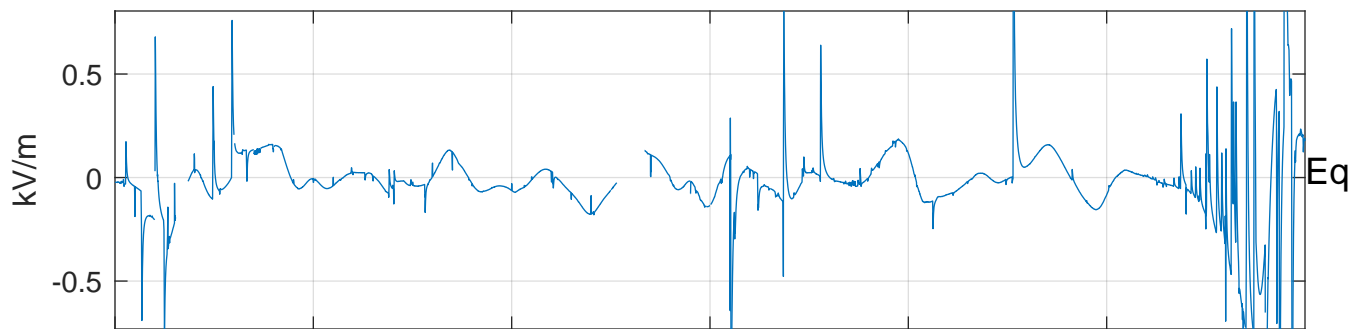

GLMCALVAL aircraft_E4_matrix Electric Field

start index:79041, end index:114440

23:30 23:40 23:50 00:00 00:10 00:20

20-Apr-2017 23:30:00