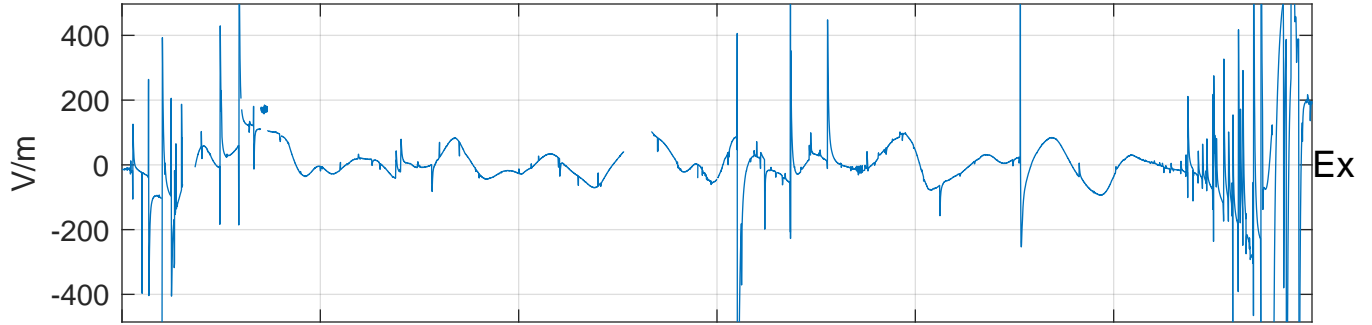

GLMCALVAL aircraft_E4_matrix Electric Field

start index:79041, end index:114440

23:30 23:40 23:50 00:00 00:10 00:20

20-Apr-2017 23:30:00