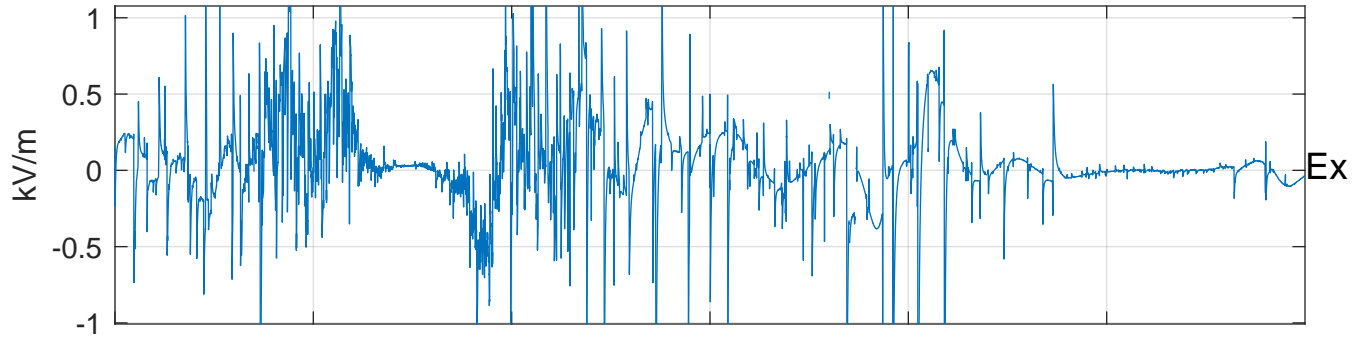

### GLMCALVAL aircraft\_E4\_matrix Electric Field

start index:114441, end index:150440

00:30 00:40 00:50 01:00 01:10 01:20

21-Apr-2017 00:30:00