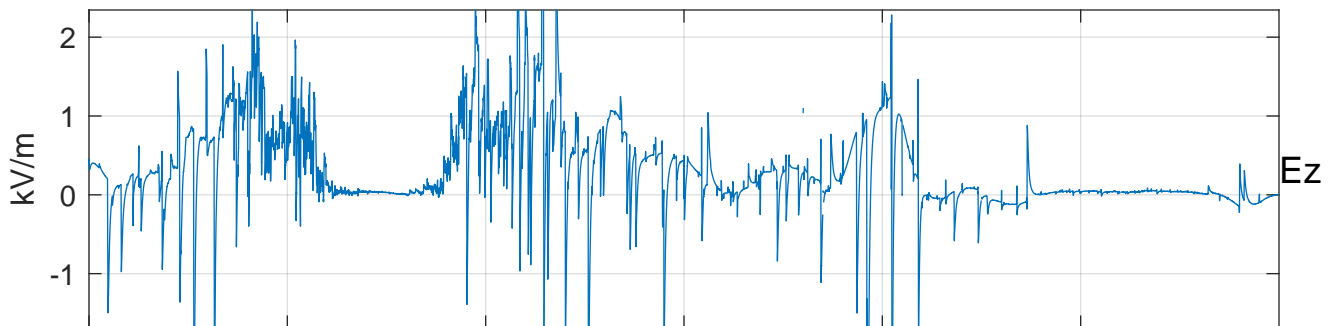

### GLMCALVAL aircraft\_E4\_matrix Electric Field

start index:114441, end index:150440

00:30 00:40 00:50 01:00 01:10 01:20

21-Apr-2017 00:30:00