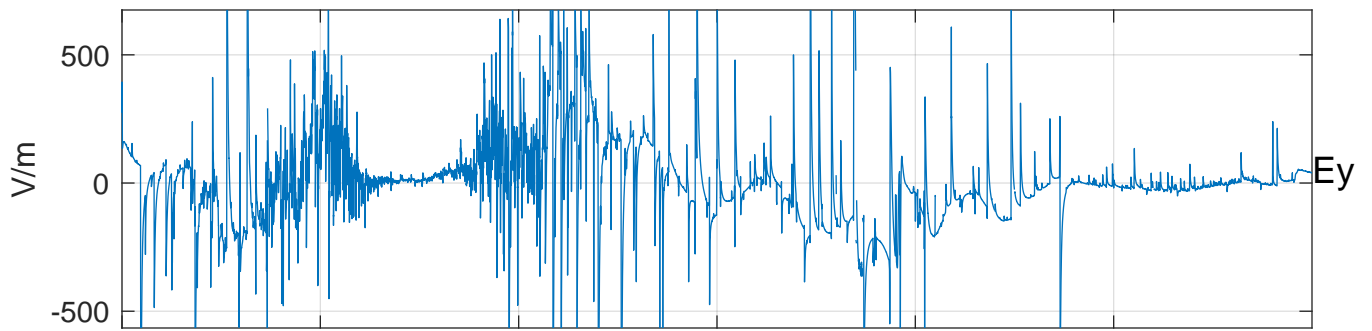

### GLMCALVAL aircraft\_E4\_matrix Electric Field

start index:114441, end index:150440

00:30 00:40 00:50 01:00 01:10 01:20

21-Apr-2017 00:30:00