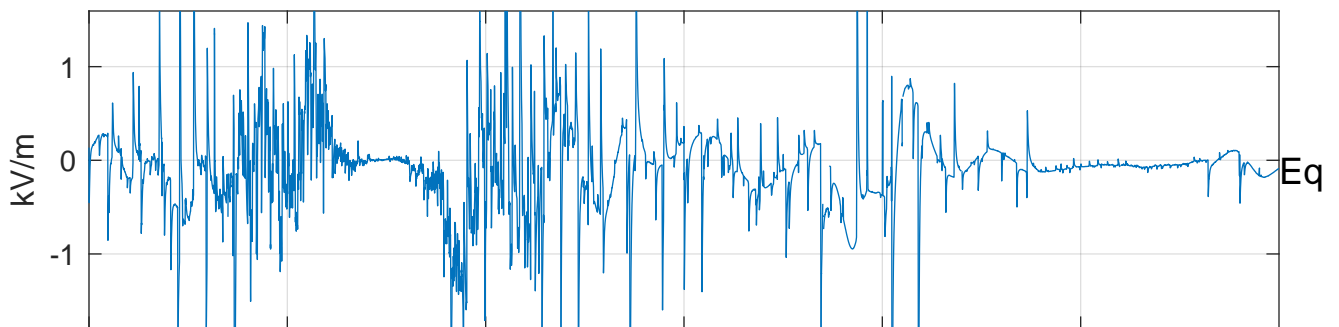

### GLMCALVAL aircraft\_E4\_matrix Electric Field

start index:114441, end index:150440

00:30 00:40 00:50 01:00 01:10 01:20

21-Apr-2017 00:30:00