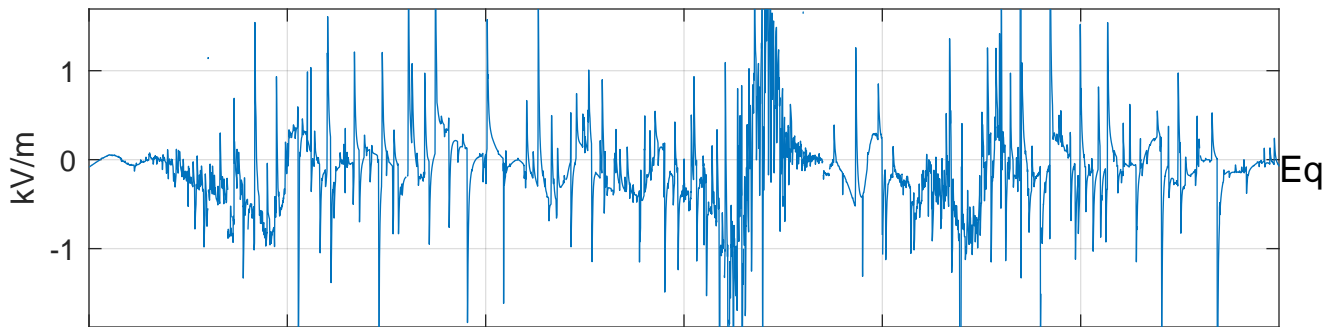

GLMCALVAL aircraft_E4_matrix Electric Field

start index:150441, end index:186440

01:30 01:40 01:50 02:00 02:10 02:20
21-Apr-2017 01:30:00