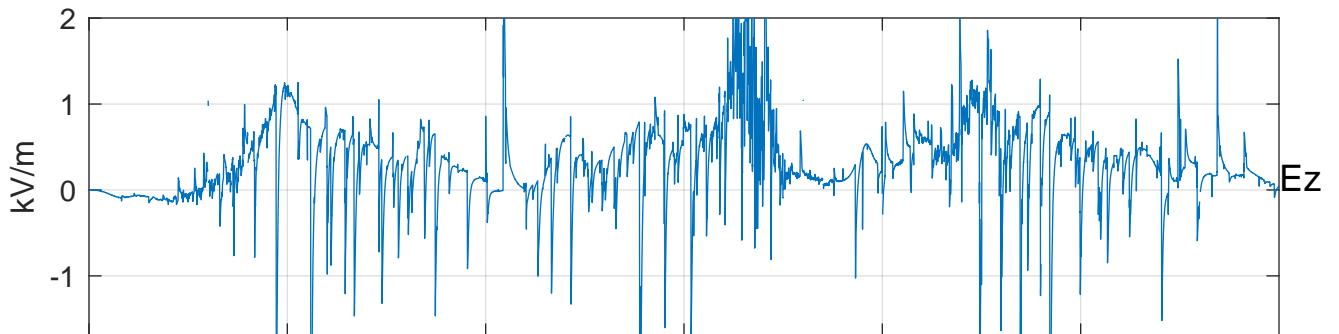

GLMCALVAL aircraft_E4_matrix Electric Field

start index:150441, end index:186440

01:30 01:40 01:50 02:00 02:10 02:20
21-Apr-2017 01:30:00