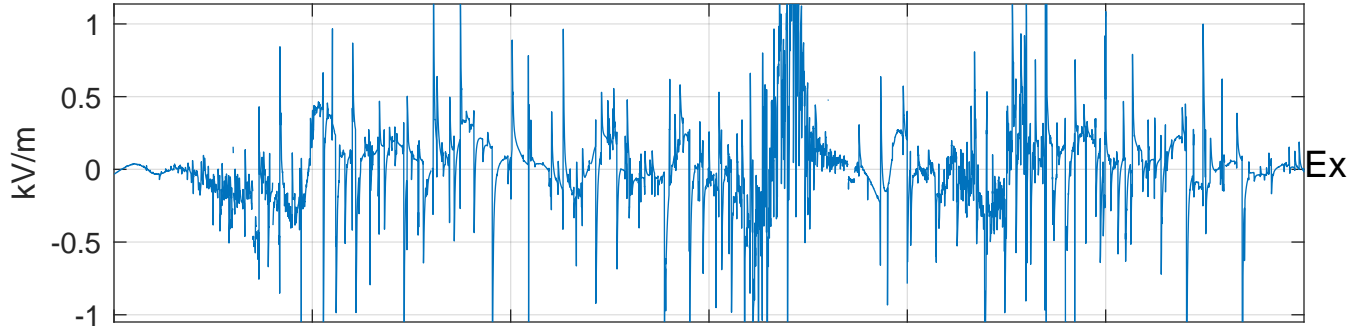

GLMCALVAL aircraft_E4_matrix Electric Field

start index:150441, end index:186440

01:30 01:40 01:50 02:00 02:10 02:20
21-Apr-2017 01:30:00