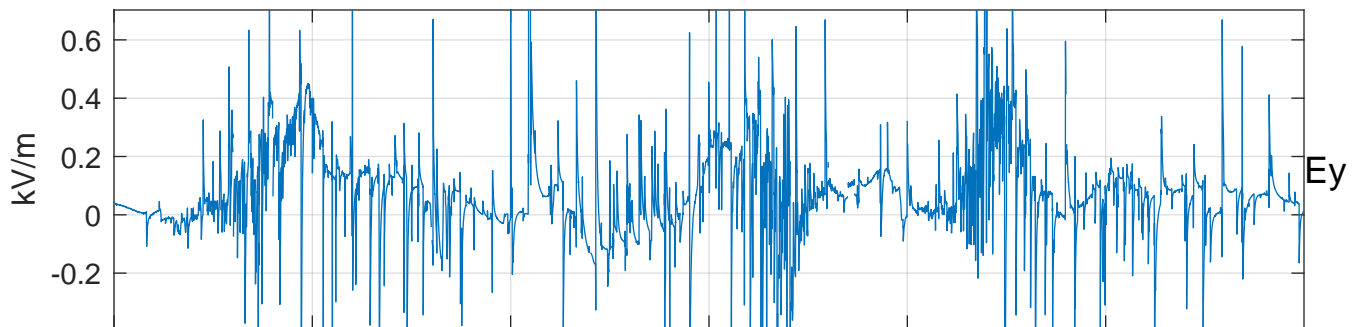

GLMCALVAL aircraft_E4_matrix Electric Field

start index:150441, end index:186440

01:30 01:40 01:50 02:00 02:10 02:20
21-Apr-2017 01:30:00