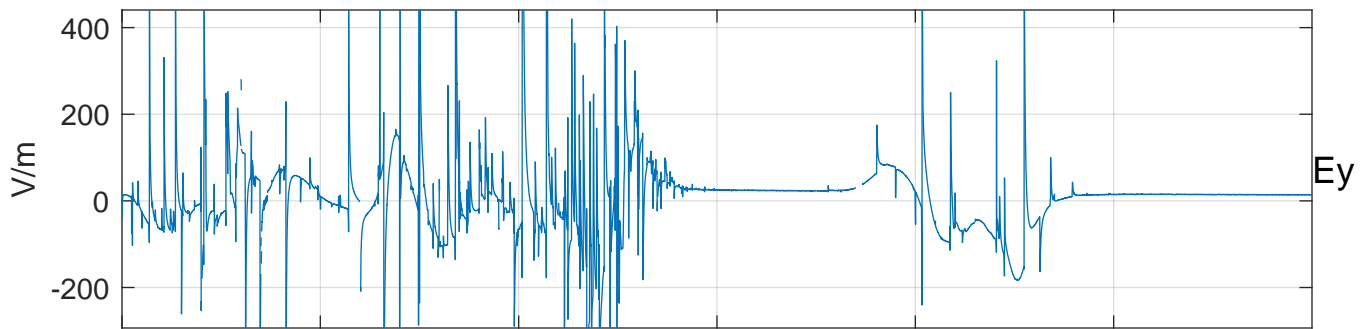

GLMCALVAL aircraft_E4_matrix Electric Field

start index:186441, end index:222440

02:30 02:40 02:50 03:00 03:10 03:20

21-Apr-2017 02:30:00