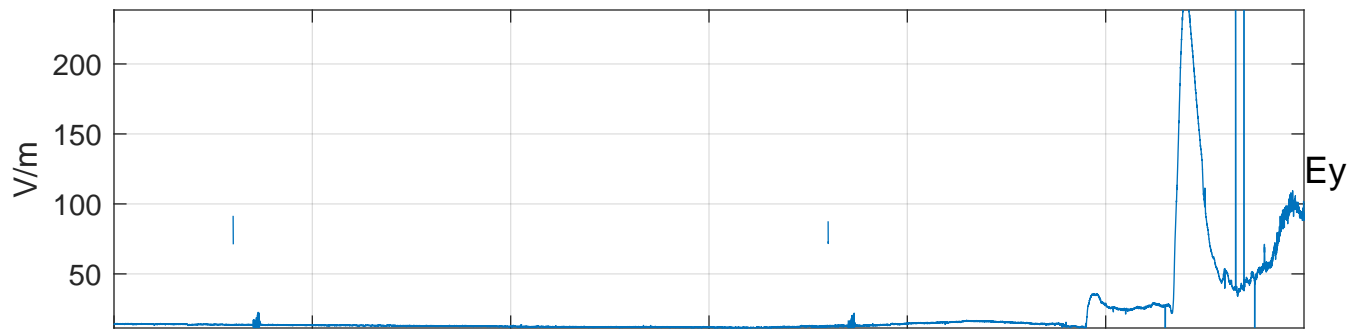

### GLMCALVAL aircraft\_E4\_matrix Electric Field

start index:222441, end index:258440

03:30 03:40 03:50 04:00 04:10 04:20  
21-Apr-2017 03:30:00