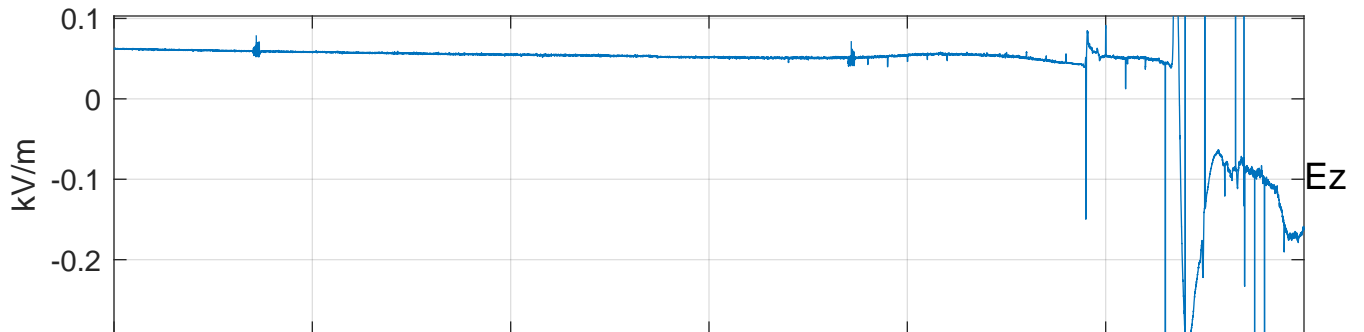

### GLMCALVAL aircraft\_E4\_matrix Electric Field

start index:222441, end index:258440

03:30 03:40 03:50 04:00 04:10 04:20  
21-Apr-2017 03:30:00