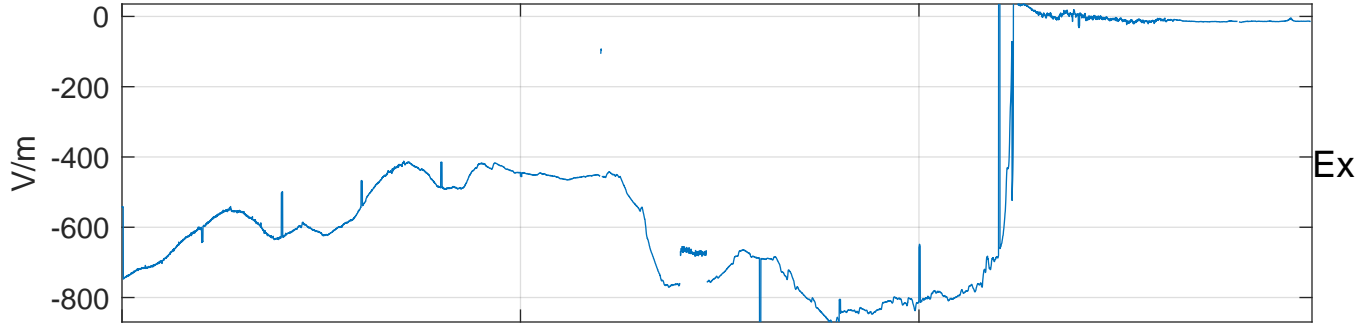

GLMCALVAL aircraft_E4_matrix Electric Field

start index:258441, end index:267399

04:30

04:35

04:40

21-Apr-2017 04:30:00