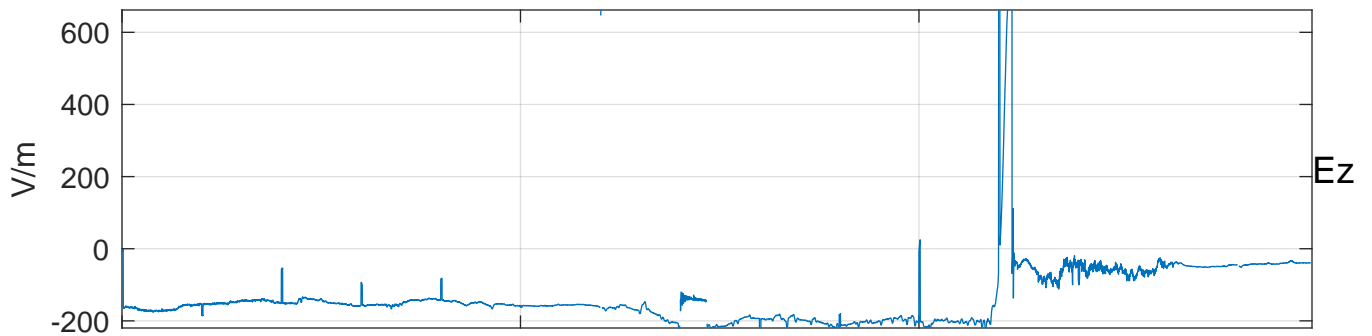

GLMCALVAL aircraft_E4_matrix Electric Field

start index:258441, end index:267399

04:30

04:35

04:40

21-Apr-2017 04:30:00