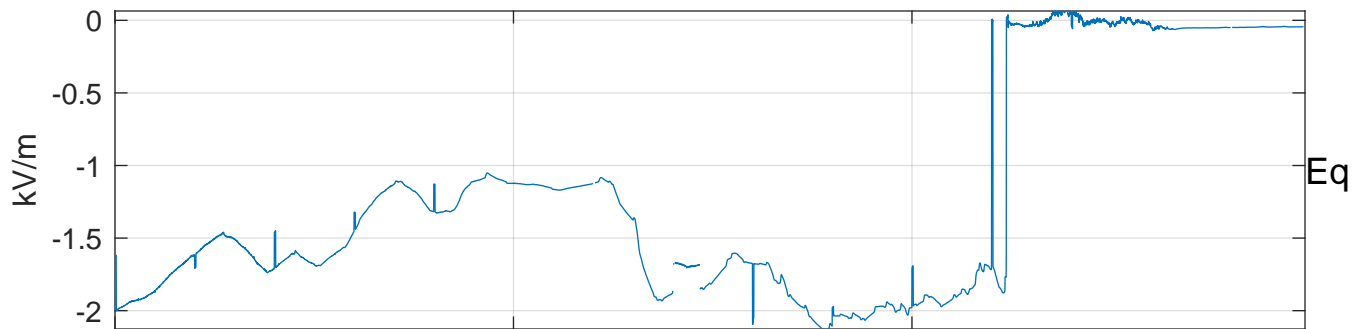

GLMCALVAL aircraft_E4_matrix Electric Field

start index:258441, end index:267399

04:30

04:35

04:40

21-Apr-2017 04:30:00