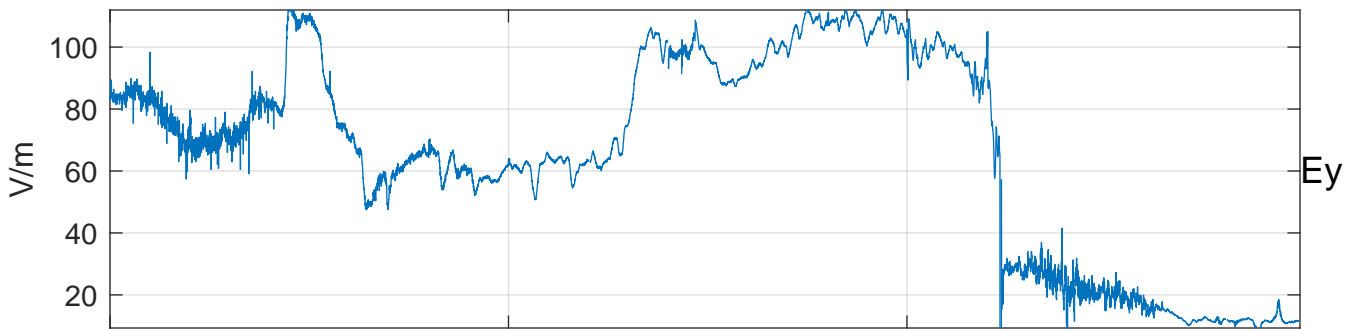

GLMCALVAL aircraft_E4_matrix Electric Field

start index:258441, end index:267399

04:30

04:35

04:40

21-Apr-2017 04:30:00