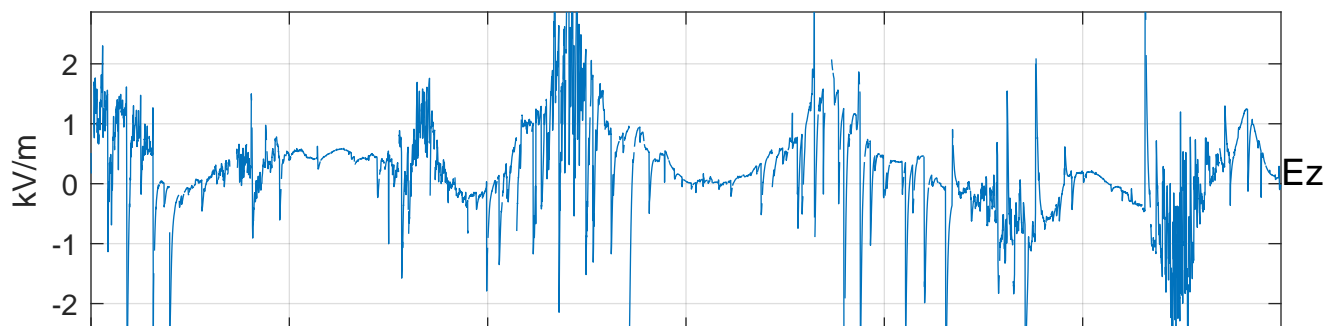

GLMCALVAL aircraft_E4_matrix Electric Field

start index:73401, end index:109400

21:00 21:10 21:20 21:30 21:40 21:50

22-Apr-2017 21:00:00