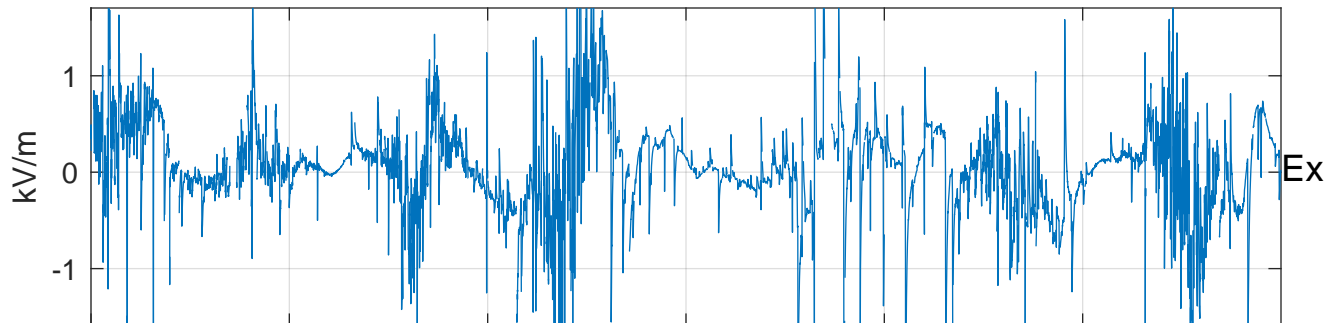

GLMCALVAL aircraft_E4_matrix Electric Field

start index:73401, end index:109400

21:00 21:10 21:20 21:30 21:40 21:50

22-Apr-2017 21:00:00