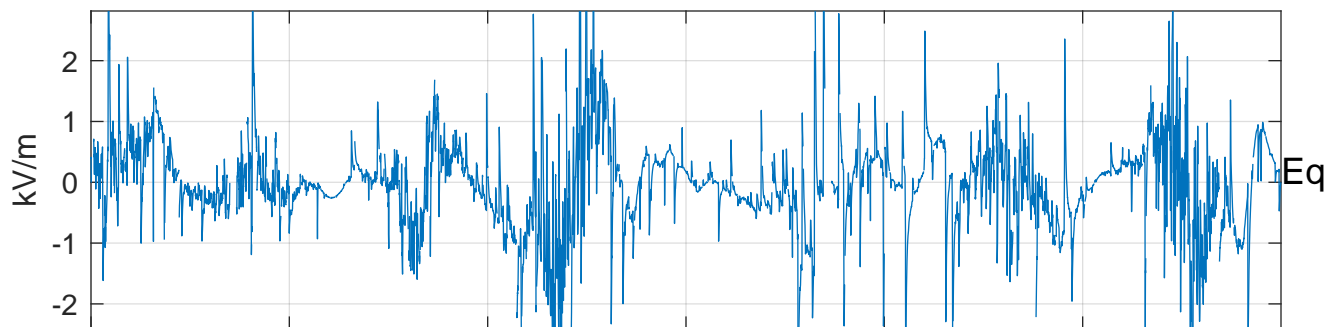

GLMCALVAL aircraft_E4_matrix Electric Field

start index:73401, end index:109400

21:00 21:10 21:20 21:30 21:40 21:50

22-Apr-2017 21:00:00