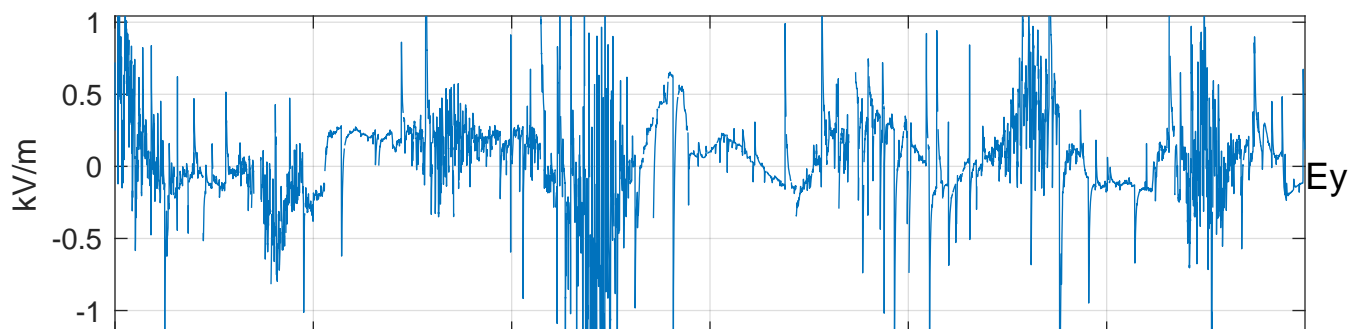

GLMCALVAL aircraft_E4_matrix Electric Field

start index:73401, end index:109400

21:00 21:10 21:20 21:30 21:40 21:50

22-Apr-2017 21:00:00