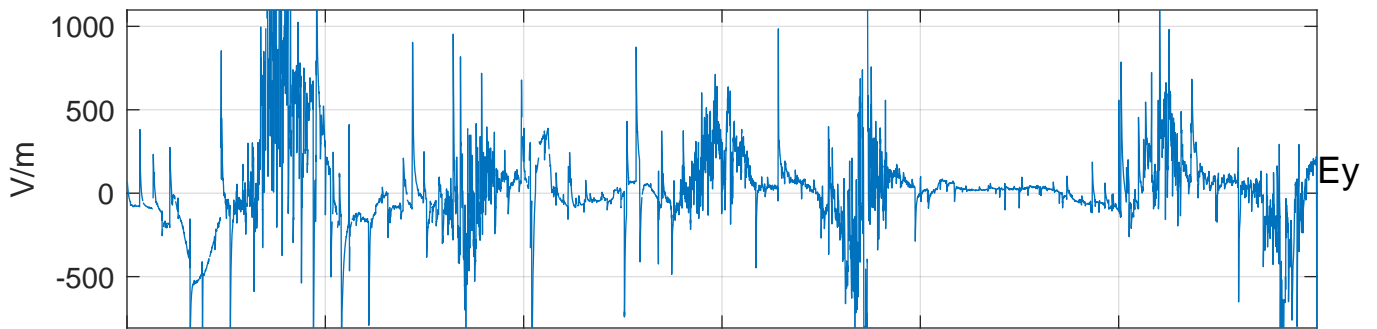

GLMCALVAL aircraft_E4_matrix Electric Field

start index:109401, end index:145400

22:00 22:10 22:20 22:30 22:40 22:50

22-Apr-2017 22:00:00