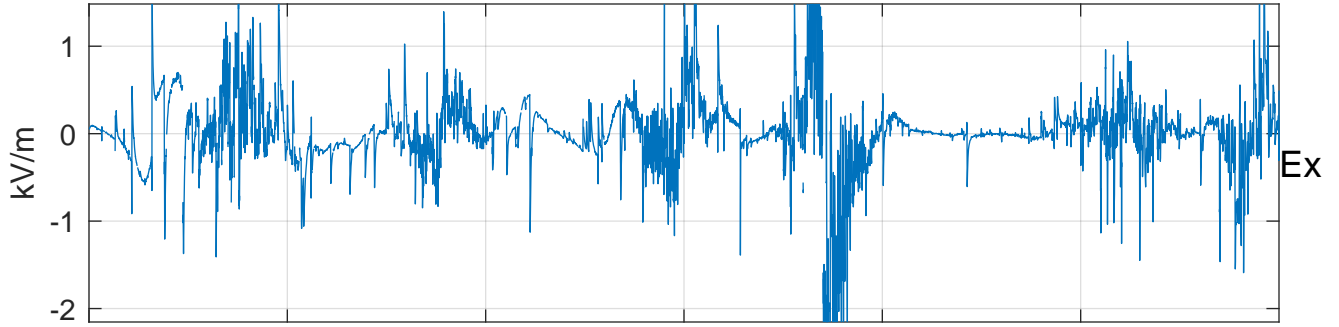

GLMCALVAL aircraft_E4_matrix Electric Field

start index:109401, end index:145400

22:00 22:10 22:20 22:30 22:40 22:50

22-Apr-2017 22:00:00