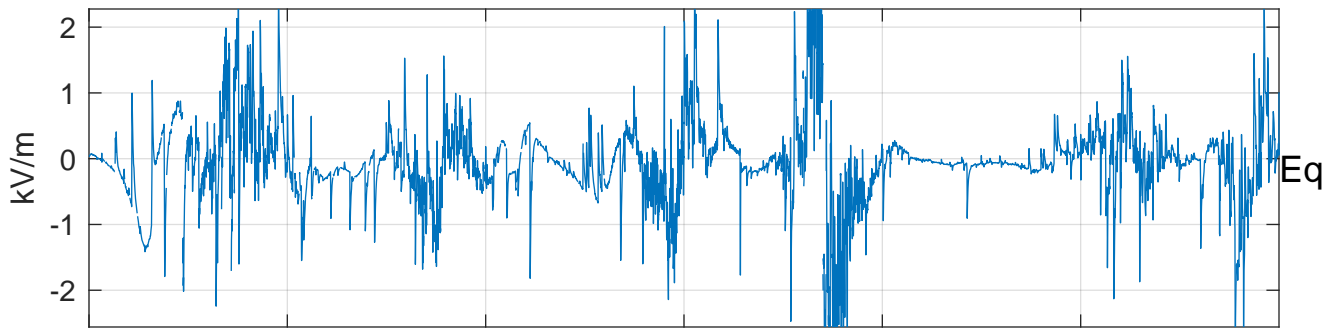

GLMCALVAL aircraft_E4_matrix Electric Field

start index:109401, end index:145400

22:00 22:10 22:20 22:30 22:40 22:50

22-Apr-2017 22:00:00