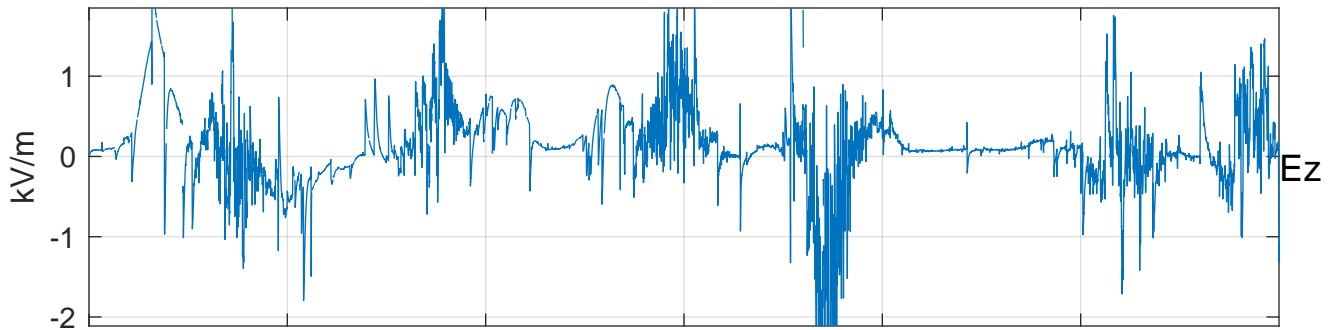

GLMCALVAL aircraft_E4_matrix Electric Field

start index:109401, end index:145400

22:00 22:10 22:20 22:30 22:40 22:50

22-Apr-2017 22:00:00