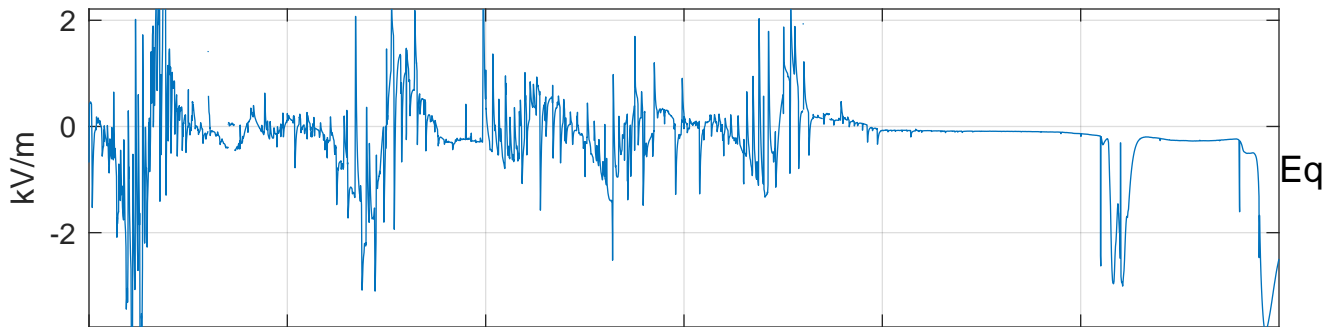

GLMCALVAL aircraft_E4_matrix Electric Field

start index:181401, end index:217400

00:00 00:10 00:20 00:30 00:40 00:50
23-Apr-2017 00:00:00