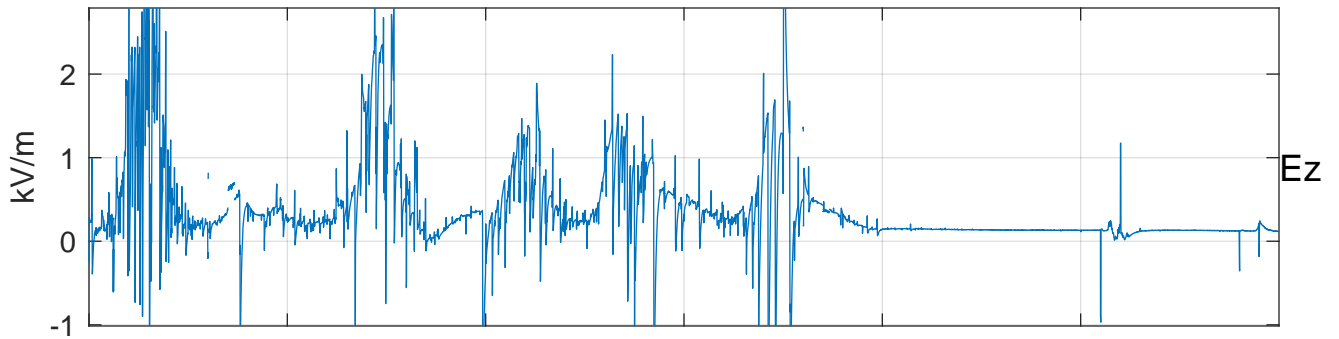

GLMCALVAL aircraft_E4_matrix Electric Field

start index:181401, end index:217400

00:00 00:10 00:20 00:30 00:40 00:50
23-Apr-2017 00:00:00