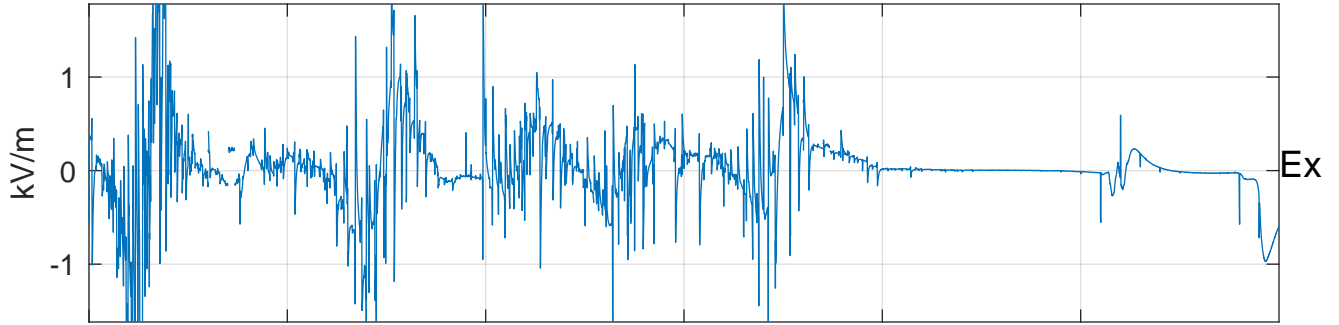

GLMCALVAL aircraft_E4_matrix Electric Field

start index:181401, end index:217400

00:00 00:10 00:20 00:30 00:40 00:50
23-Apr-2017 00:00:00