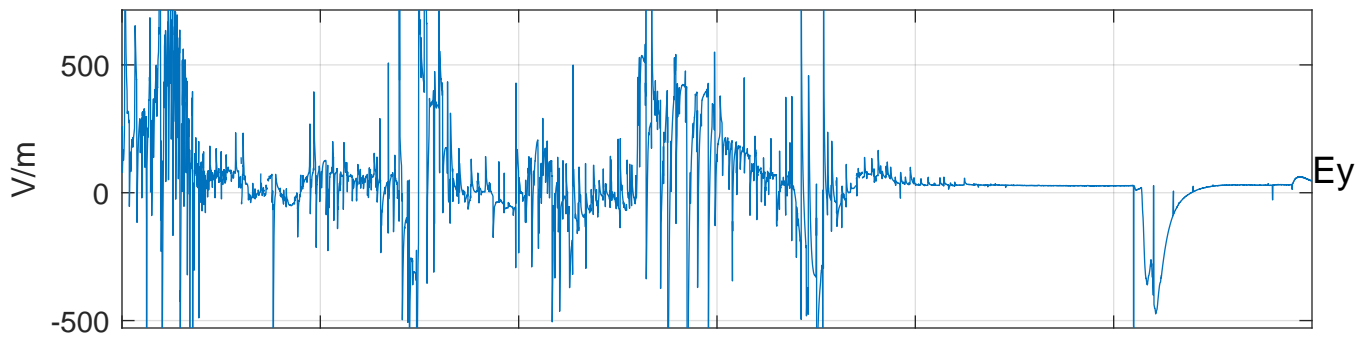

GLMCALVAL aircraft_E4_matrix Electric Field

start index:181401, end index:217400

00:00 00:10 00:20 00:30 00:40 00:50
23-Apr-2017 00:00:00