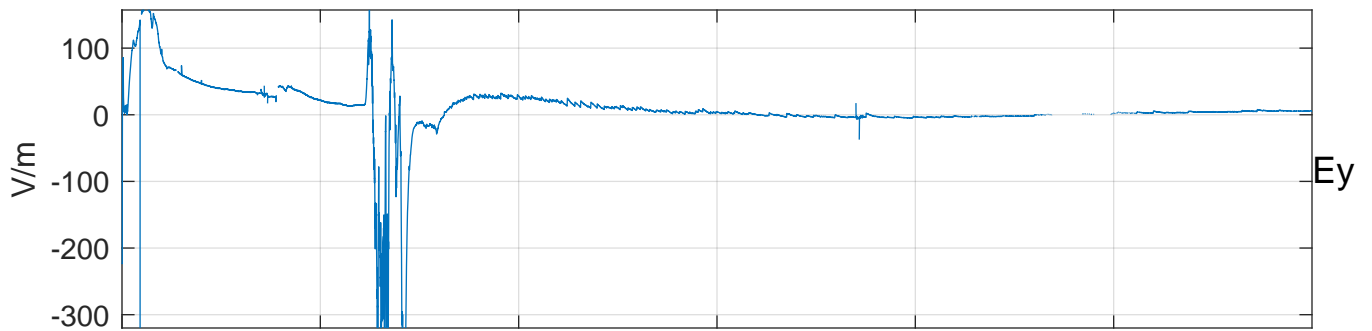

GLMCALVAL aircraft_E4_matrix Electric Field

start index:8091, end index:43500

03:00 03:10 03:20 03:30 03:40 03:50

29-Apr-2017 03:00:00