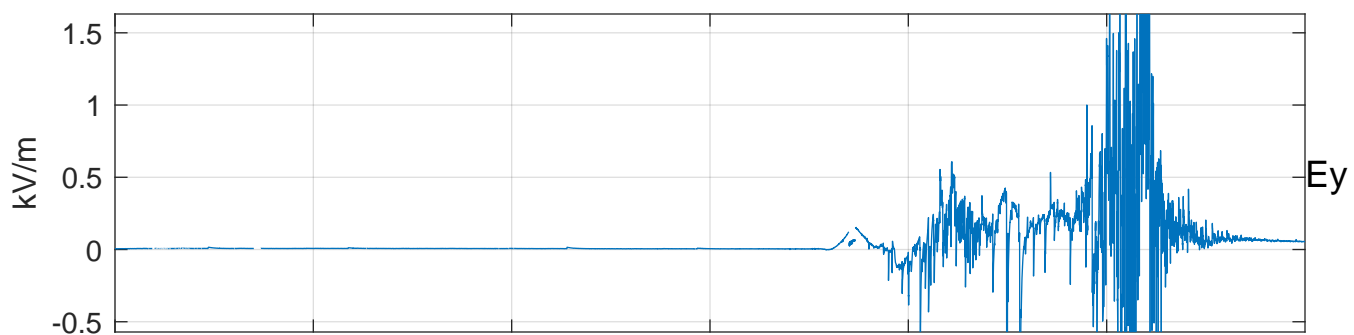

GLMCALVAL aircraft_E4_matrix Electric Field

start index:43501, end index:79500

04:00 04:10 04:20 04:30 04:40 04:50
29-Apr-2017 04:00:00