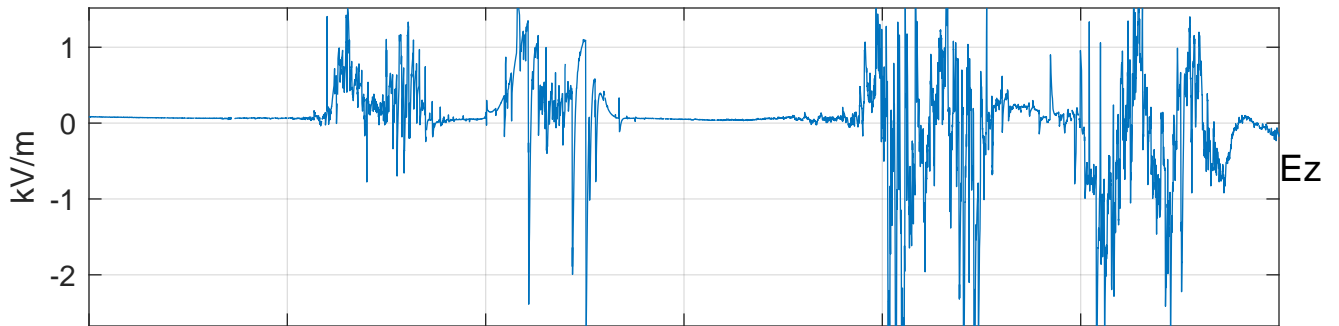

GLMCALVAL aircraft_E4_matrix Electric Field

05:00

05:10

05:20

05:30

05:40

05:50

29-Apr-2017 05:00:00