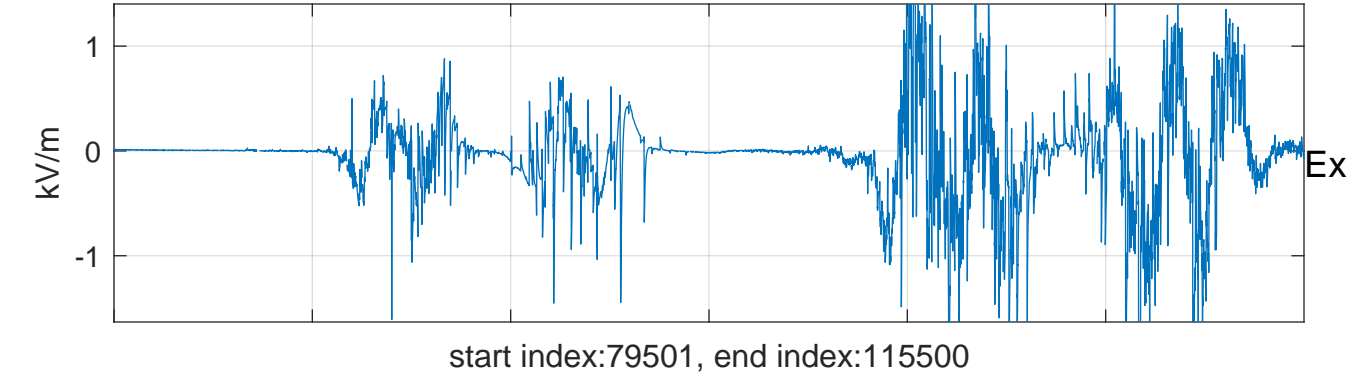

GLMCALVAL aircraft_E4_matrix Electric Field

05:00

05:10

05:20

05:30

05:40

05:50

29-Apr-2017 05:00:00