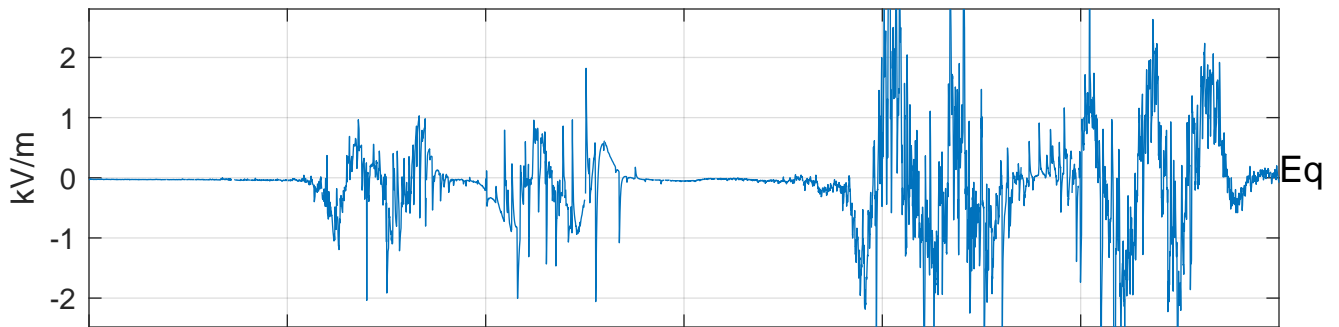

GLMCALVAL aircraft_E4_matrix Electric Field

05:00

05:10

05:20

05:30

05:40

05:50

29-Apr-2017 05:00:00