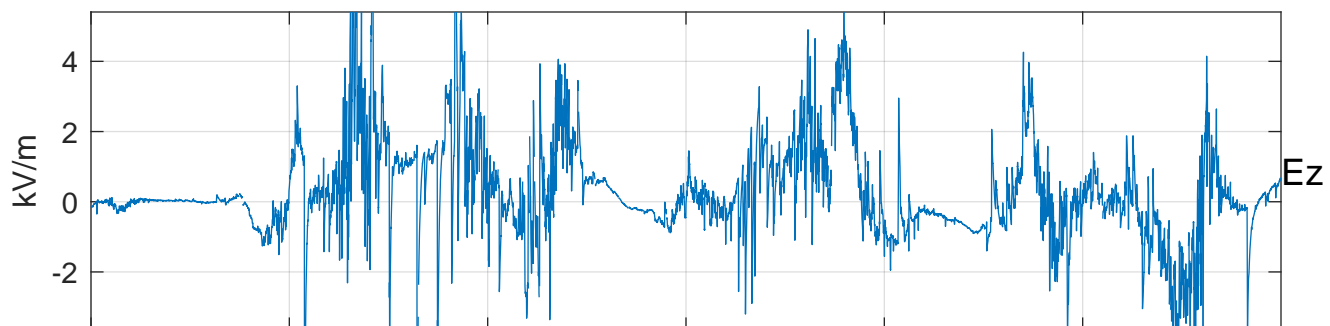

GLMCALVAL aircraft_E4_matrix Electric Field

start index:115501, end index:151500

06:00 06:10 06:20 06:30 06:40 06:50

29-Apr-2017 06:00:00