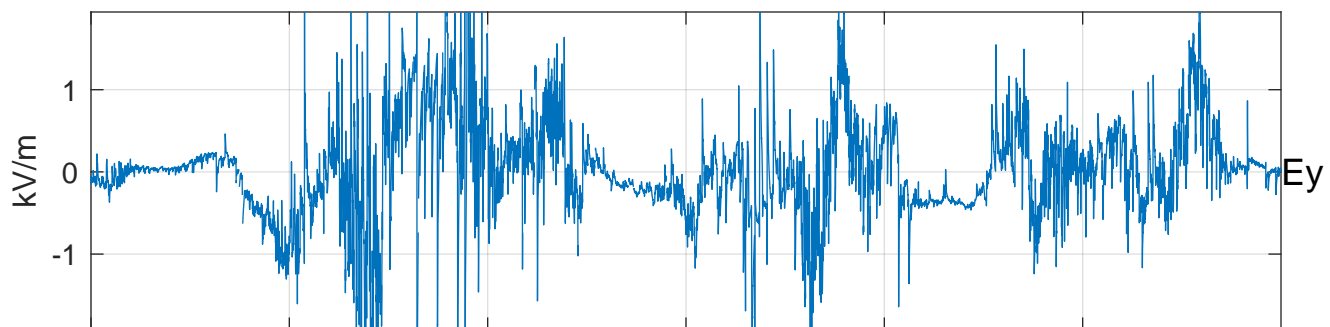

GLMCALVAL aircraft_E4_matrix Electric Field

start index:115501, end index:151500

06:00 06:10 06:20 06:30 06:40 06:50

29-Apr-2017 06:00:00