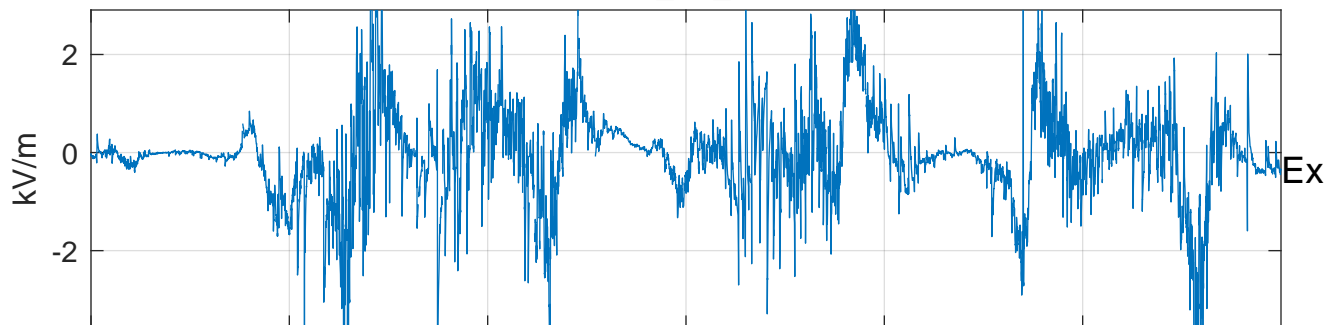

GLMCALVAL aircraft_E4_matrix Electric Field

start index:115501, end index:151500

06:00 06:10 06:20 06:30 06:40 06:50

29-Apr-2017 06:00:00