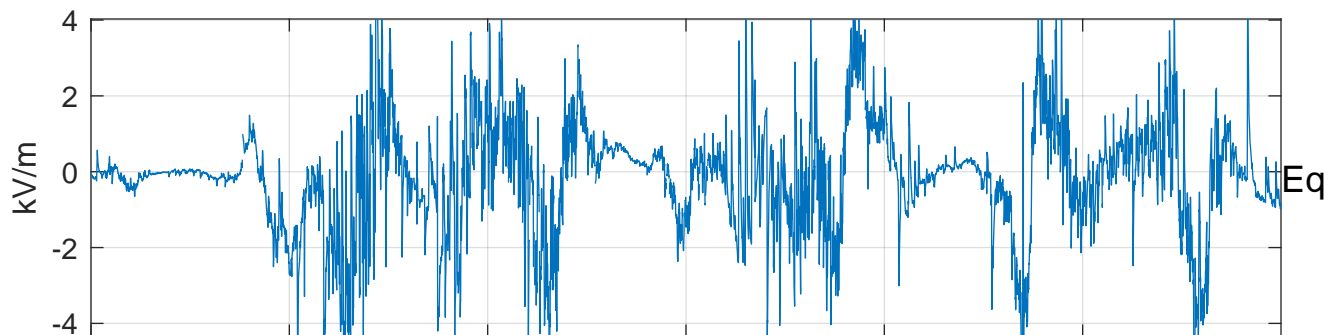

GLMCALVAL aircraft_E4_matrix Electric Field

start index:115501, end index:151500

06:00 06:10 06:20 06:30 06:40 06:50

29-Apr-2017 06:00:00