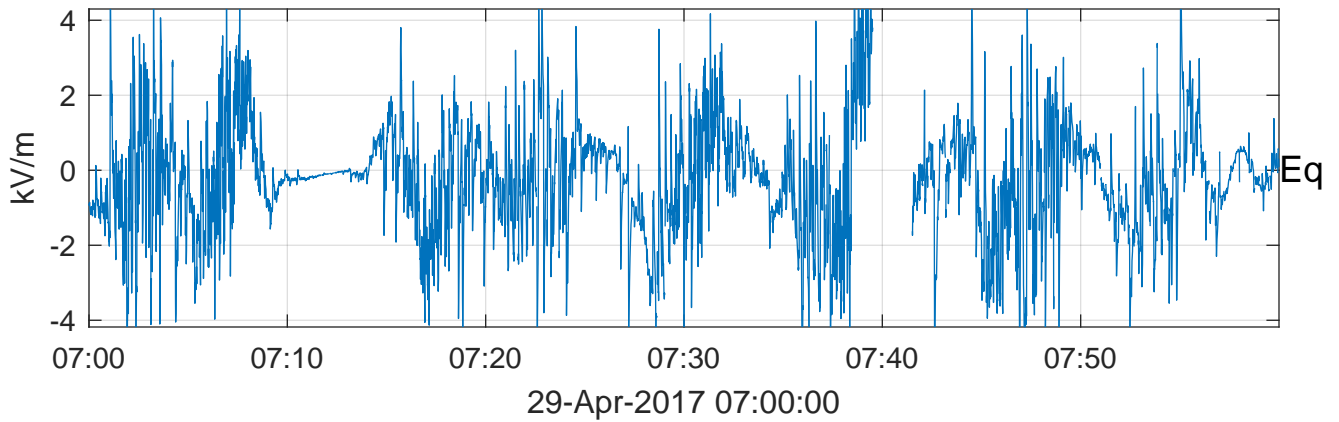

GLMCALVAL aircraft_E4_matrix Electric Field

start index:151501, end index:186510

29-Apr-2017 07:00:00