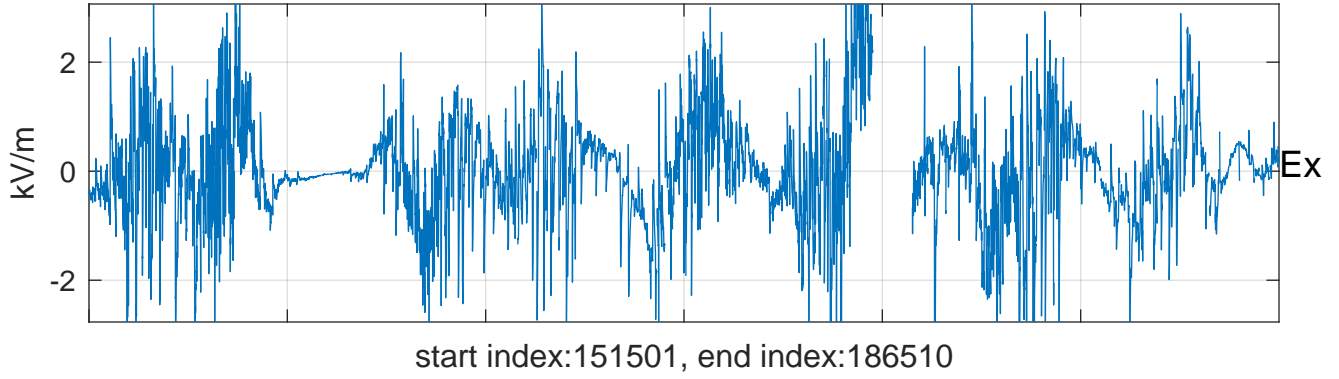

GLMCALVAL aircraft_E4_matrix Electric Field

start index:151501, end index:186510

29-Apr-2017 07:00:00