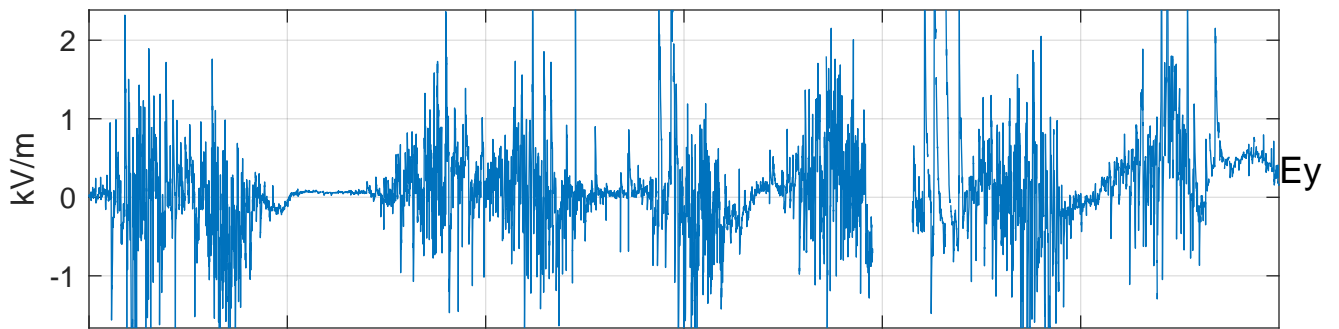

GLMCALVAL aircraft_E4_matrix Electric Field

start index:151501, end index:186510

29-Apr-2017 07:00:00