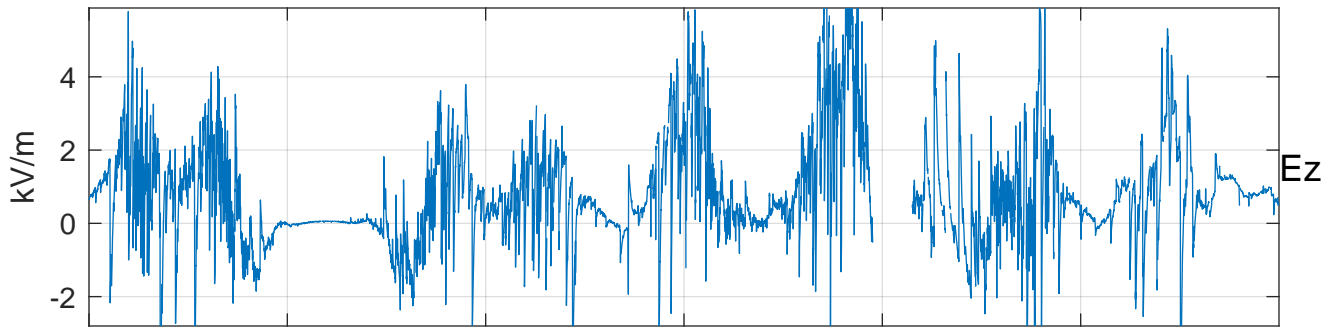

GLMCALVAL aircraft_E4_matrix Electric Field

start index:151501, end index:186510

29-Apr-2017 07:00:00