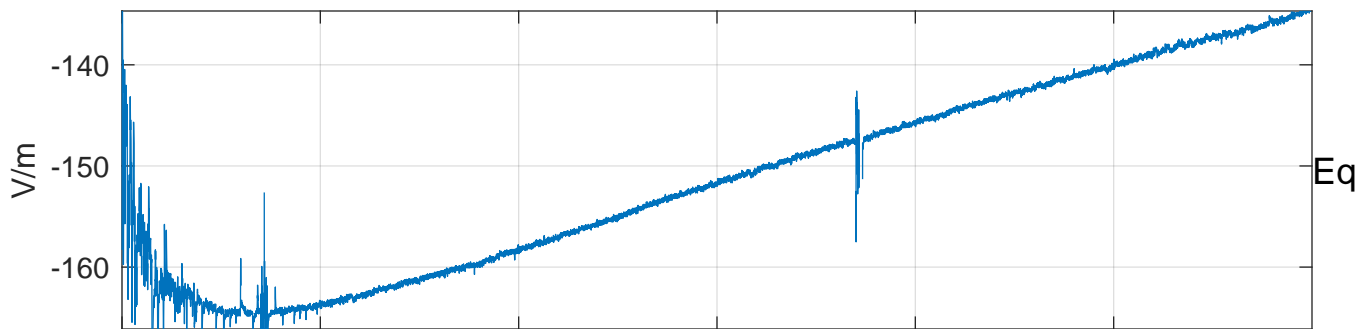

GLMCALVAL aircraft_E4_matrix Electric Field

start index:221431, end index:257430

09:00 09:10 09:20 09:30 09:40 09:50

29-Apr-2017 09:00:00