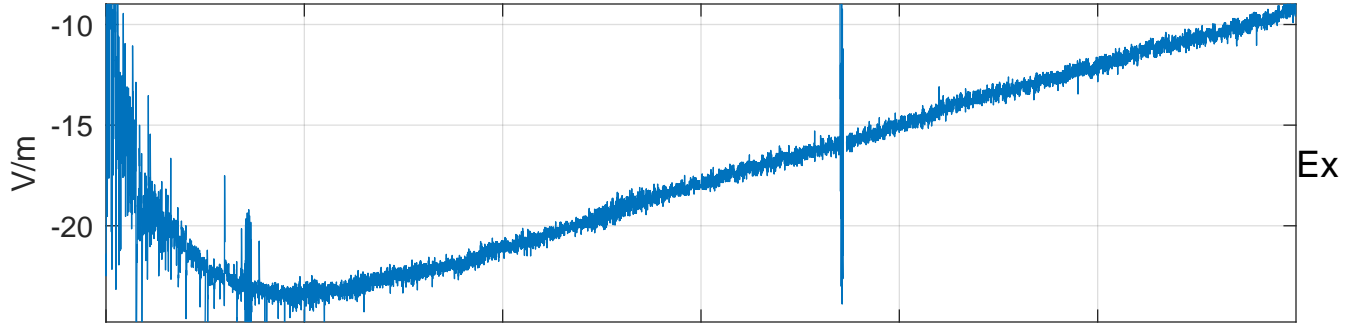

GLMCALVAL aircraft_E4_matrix Electric Field

start index:221431, end index:257430

09:00 09:10 09:20 09:30 09:40 09:50

29-Apr-2017 09:00:00