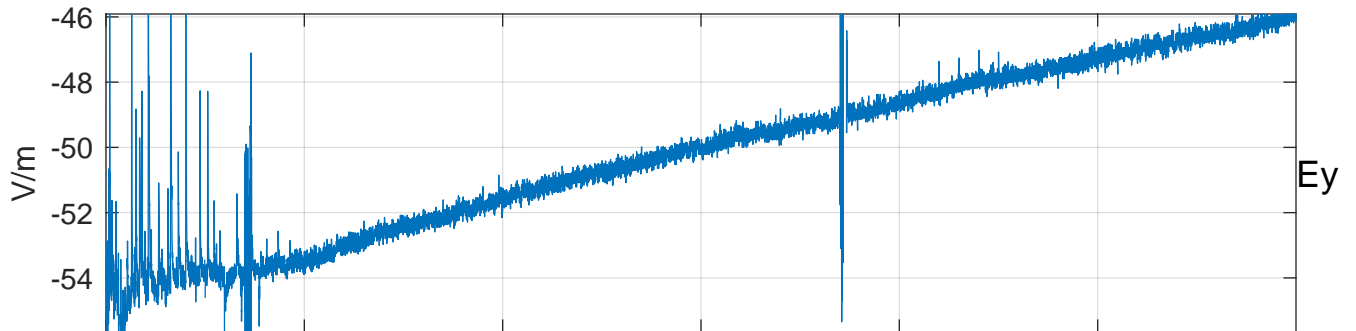

GLMCALVAL aircraft_E4_matrix Electric Field

start index:221431, end index:257430

09:00 09:10 09:20 09:30 09:40 09:50

29-Apr-2017 09:00:00