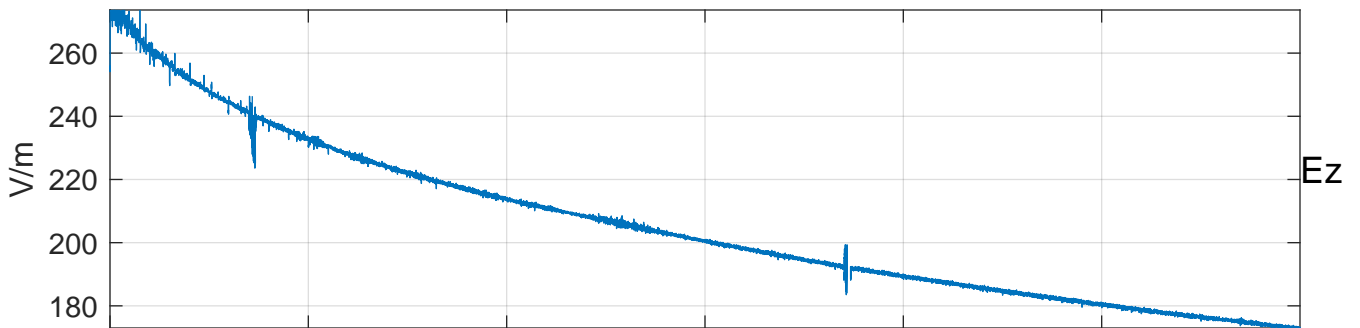

GLMCALVAL aircraft_E4_matrix Electric Field

start index:221431, end index:257430

09:00 09:10 09:20 09:30 09:40 09:50

29-Apr-2017 09:00:00