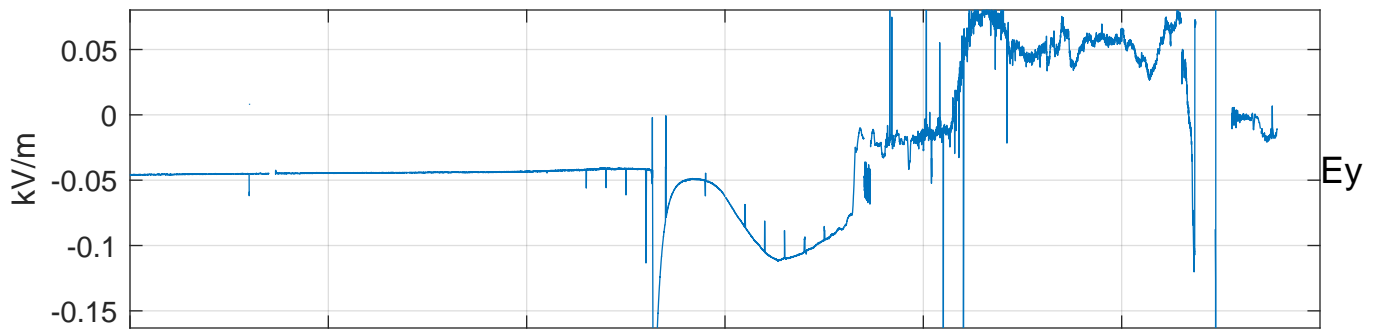

GLMCALVAL aircraft_E4_matrix Electric Field

start index:257431, end index:292160

10:00 10:10 10:20 10:30 10:40 10:50
29-Apr-2017 10:00:00