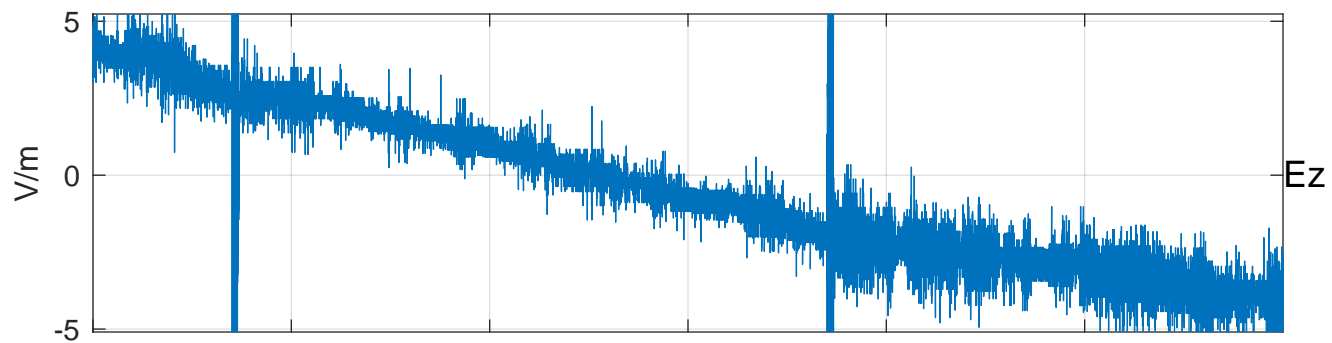

### GLMCALVAL aircraft\_E4\_matrix Electric Field

start index:35951, end index:71950

07-May-2017 15:00:00