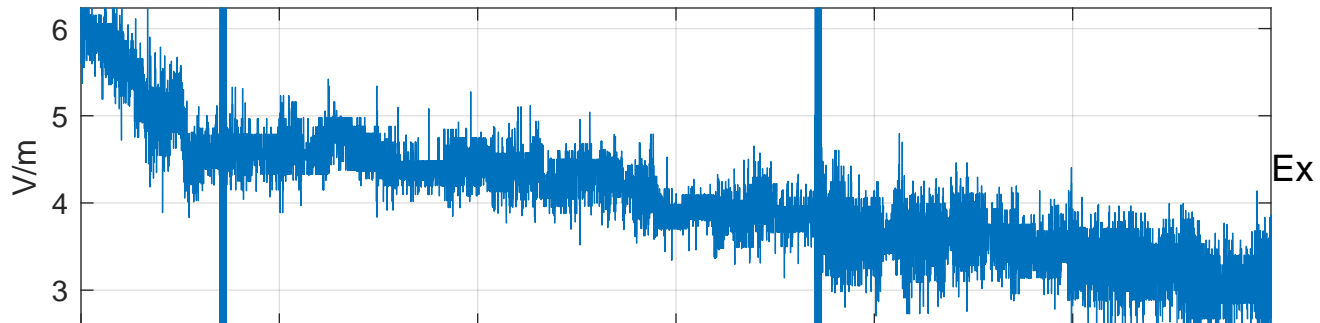

### GLMCALVAL aircraft\_E4\_matrix Electric Field

start index:35951, end index:71950

07-May-2017 15:00:00