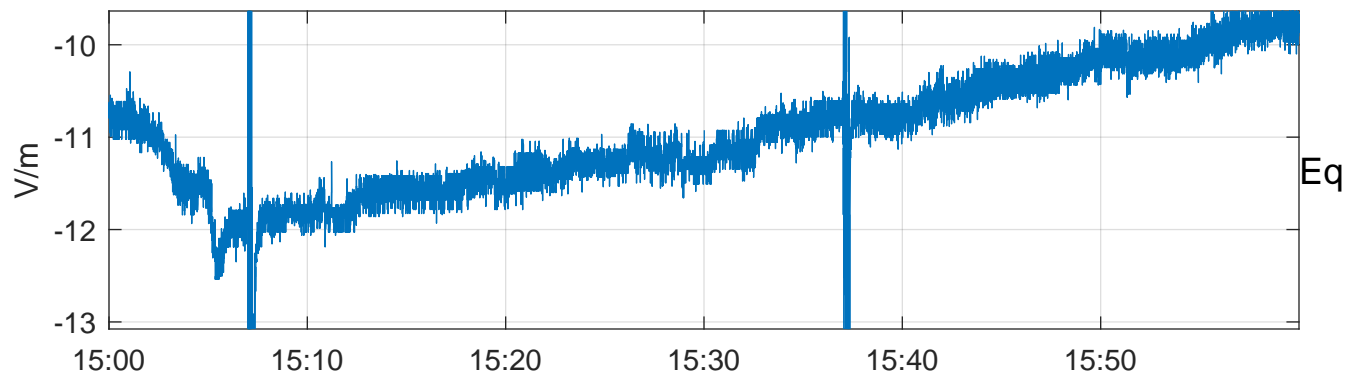

### GLMCALVAL aircraft\_E4\_matrix Electric Field

start index:35951, end index:71950

07-May-2017 15:00:00