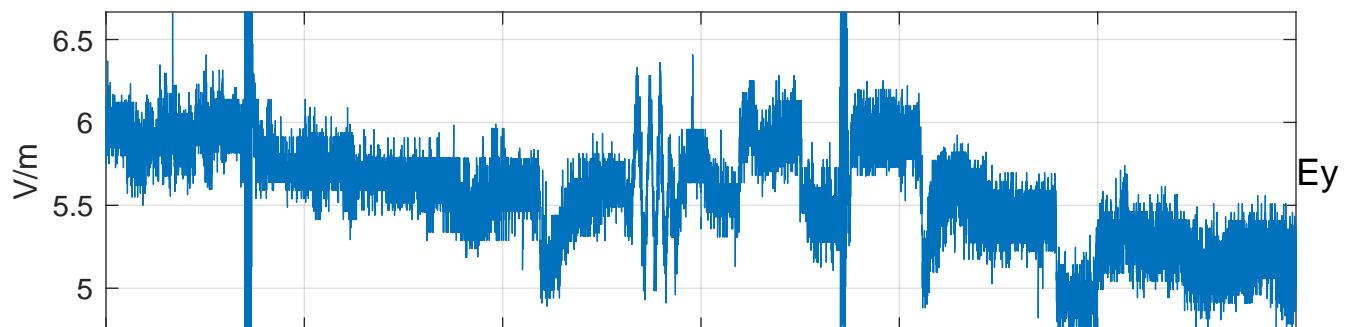

### GLMCALVAL aircraft\_E4\_matrix Electric Field

start index:35951, end index:71950

07-May-2017 15:00:00